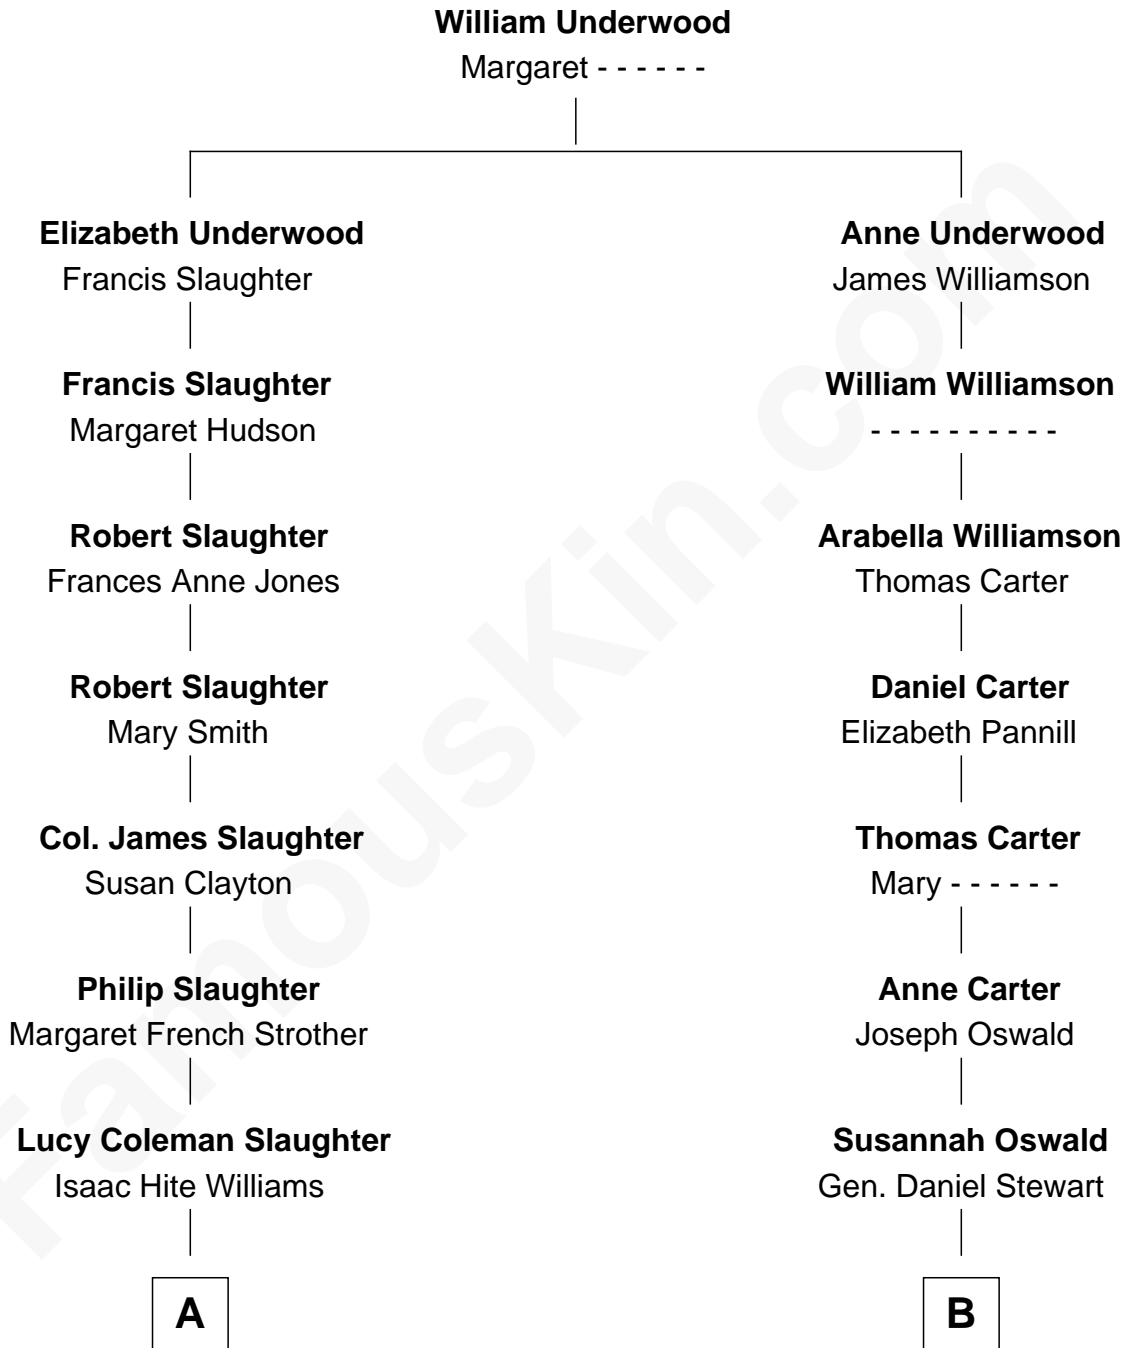

FamousKin.com
Relationship Chart of
General George S. Patton
U.S. Army - World War II

9th cousin 1 time removed of
Theodore Roosevelt
26th U.S. President

FamousKin.com