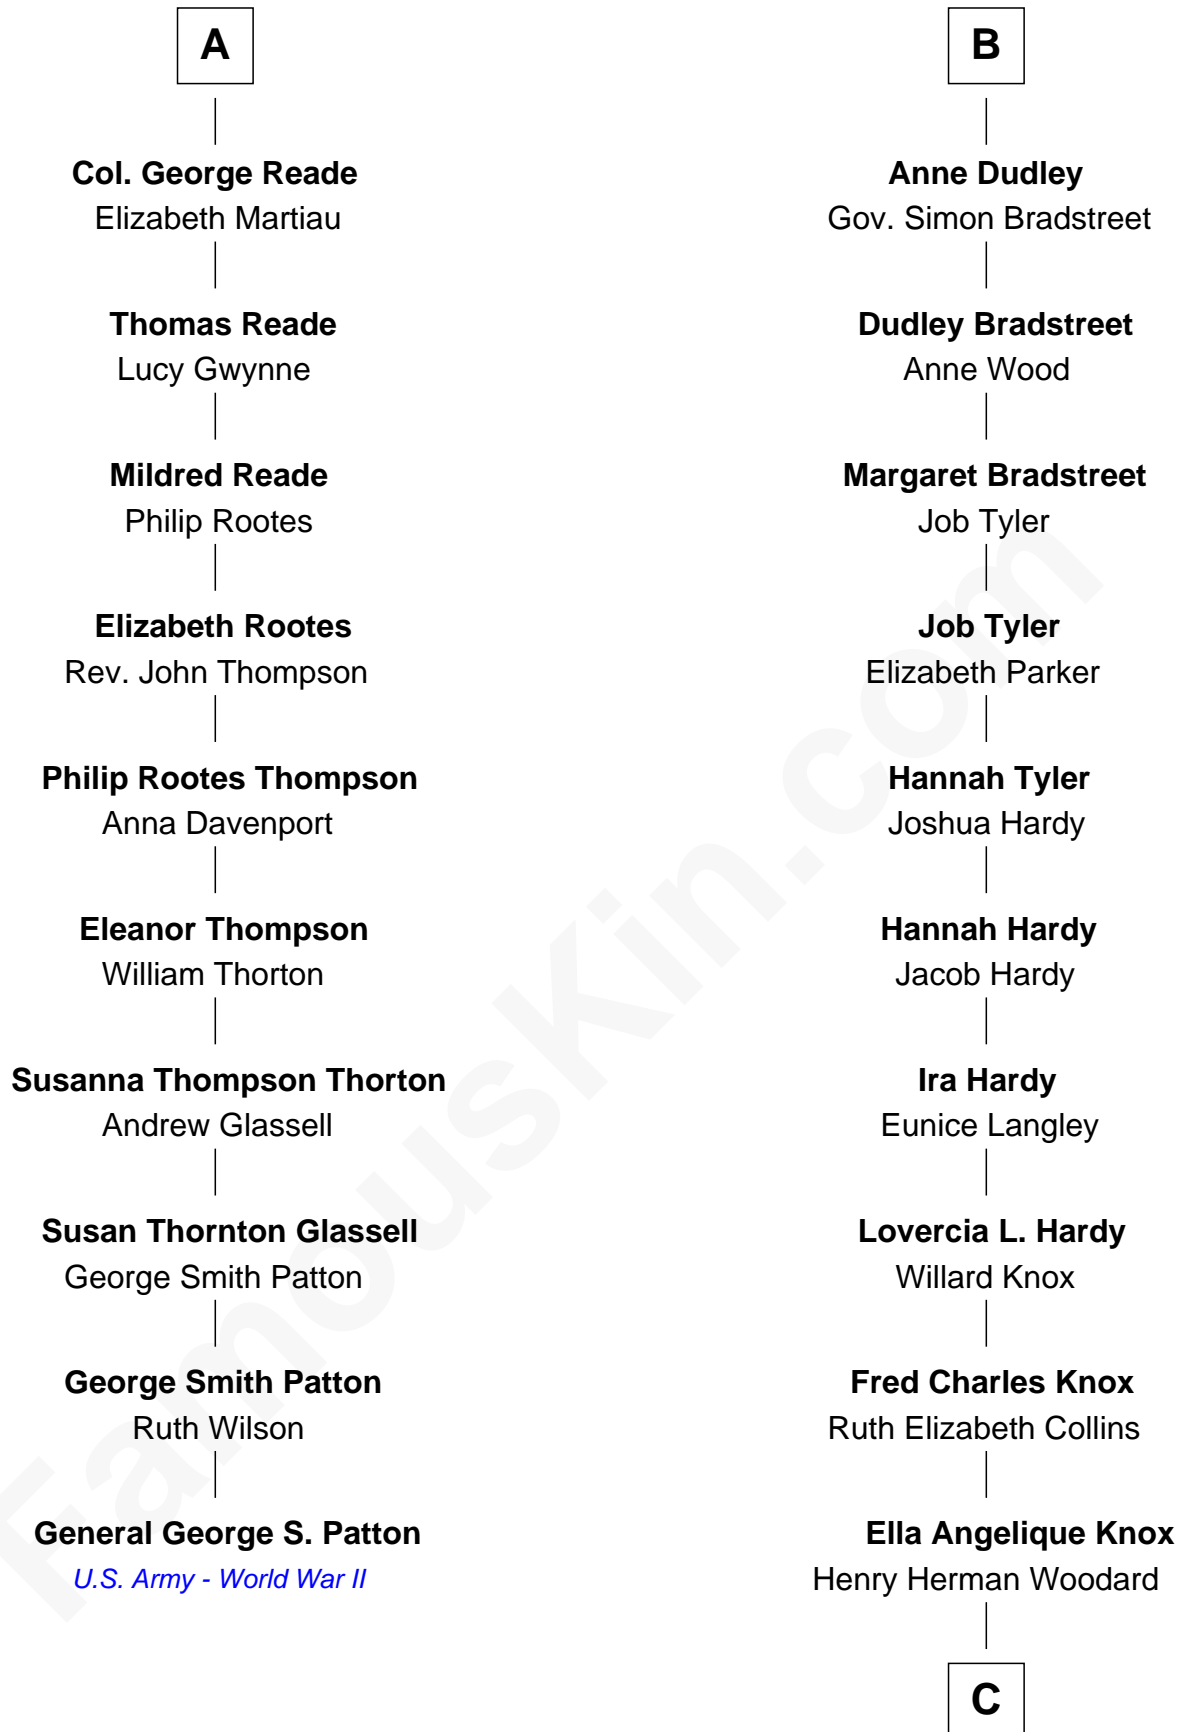

FamousKin.com
Relationship Chart of
General George S. Patton
U.S. Army - World War II

16th cousin 2 times removed of

James Taylor
Singer-Songwriter

Sir Ralph Neville
 Joan Beaufort

C

Gertrude Arline Woodard

Dr. Isaac Montrose Taylor

James Taylor

Singer-Songwriter

FamousKin.com