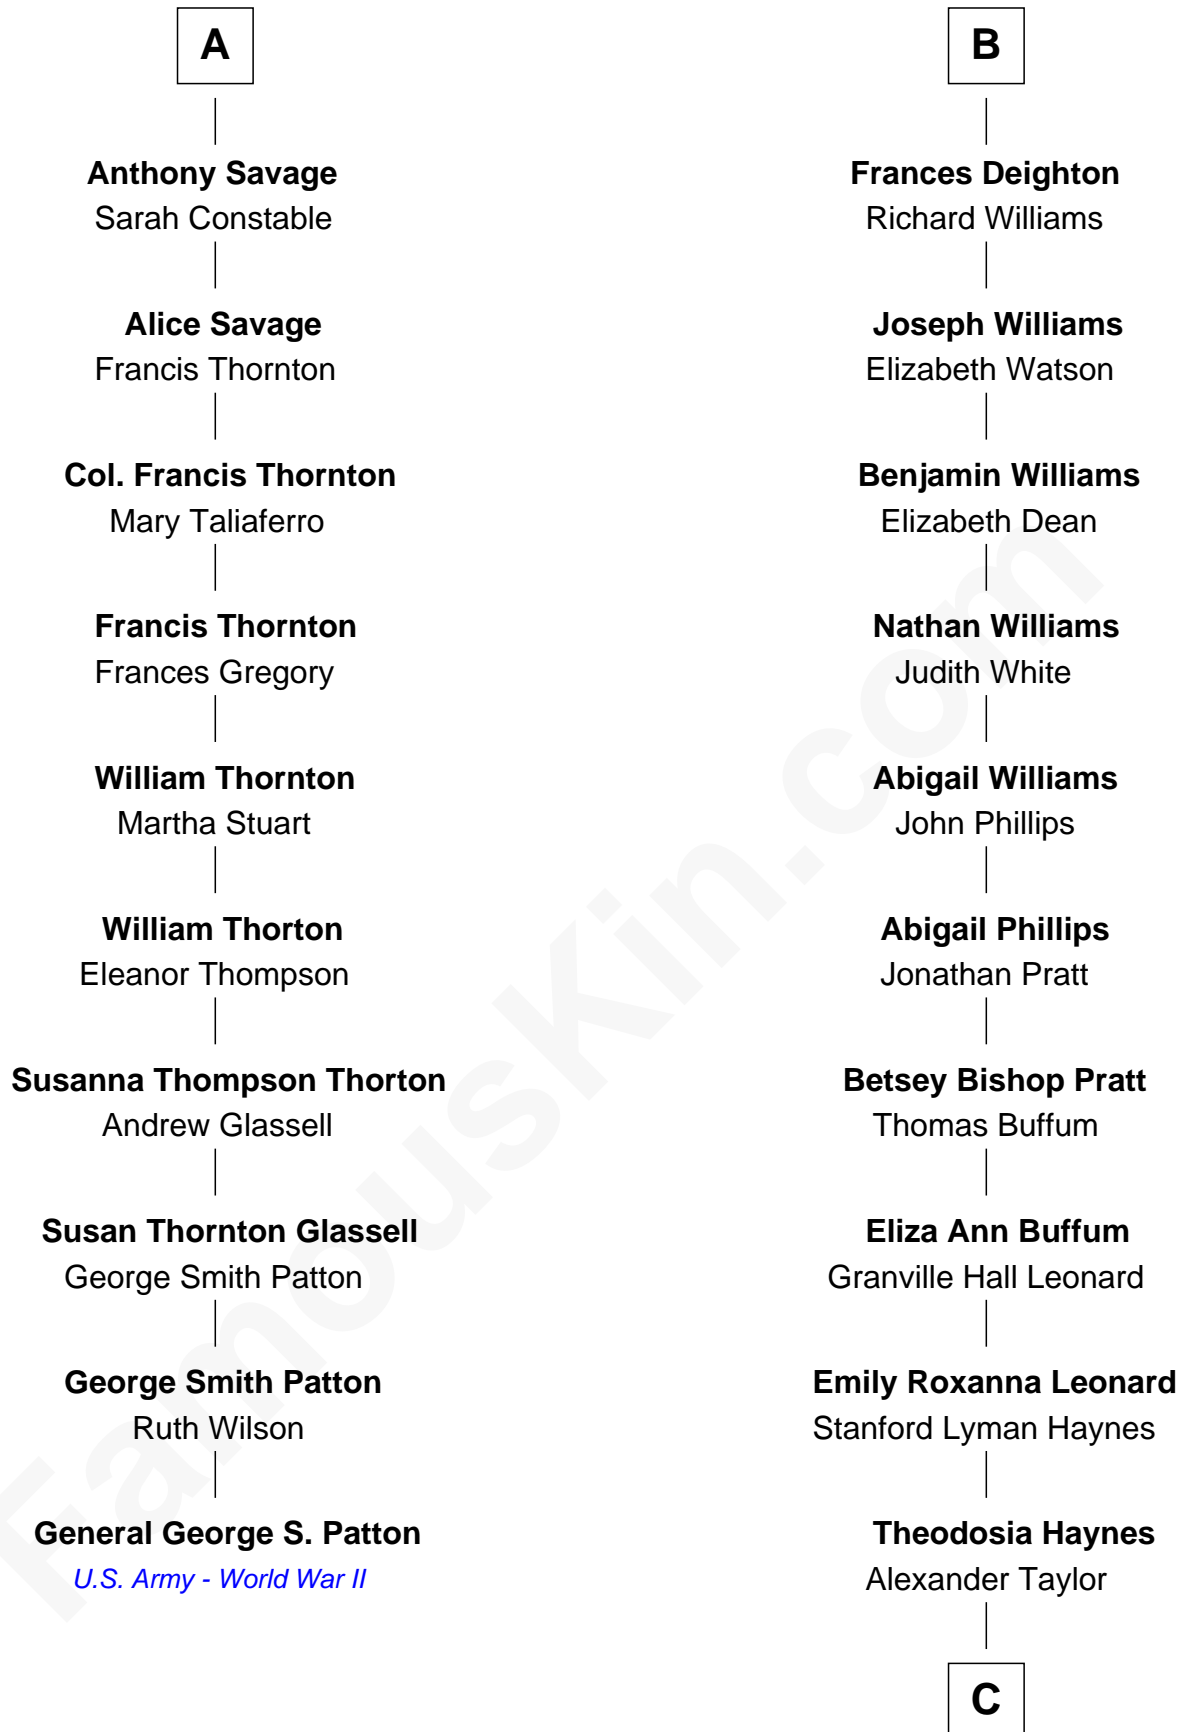

FamousKin.com
Relationship Chart of
General George S. Patton
U.S. Army - World War II

16th cousin 2 times removed of

James Taylor
Singer-Songwriter

C

Dr. Isaac Montrose Taylor

Gertrude Arline Woodard

James Taylor

Singer-Songwriter

FamousKin.com