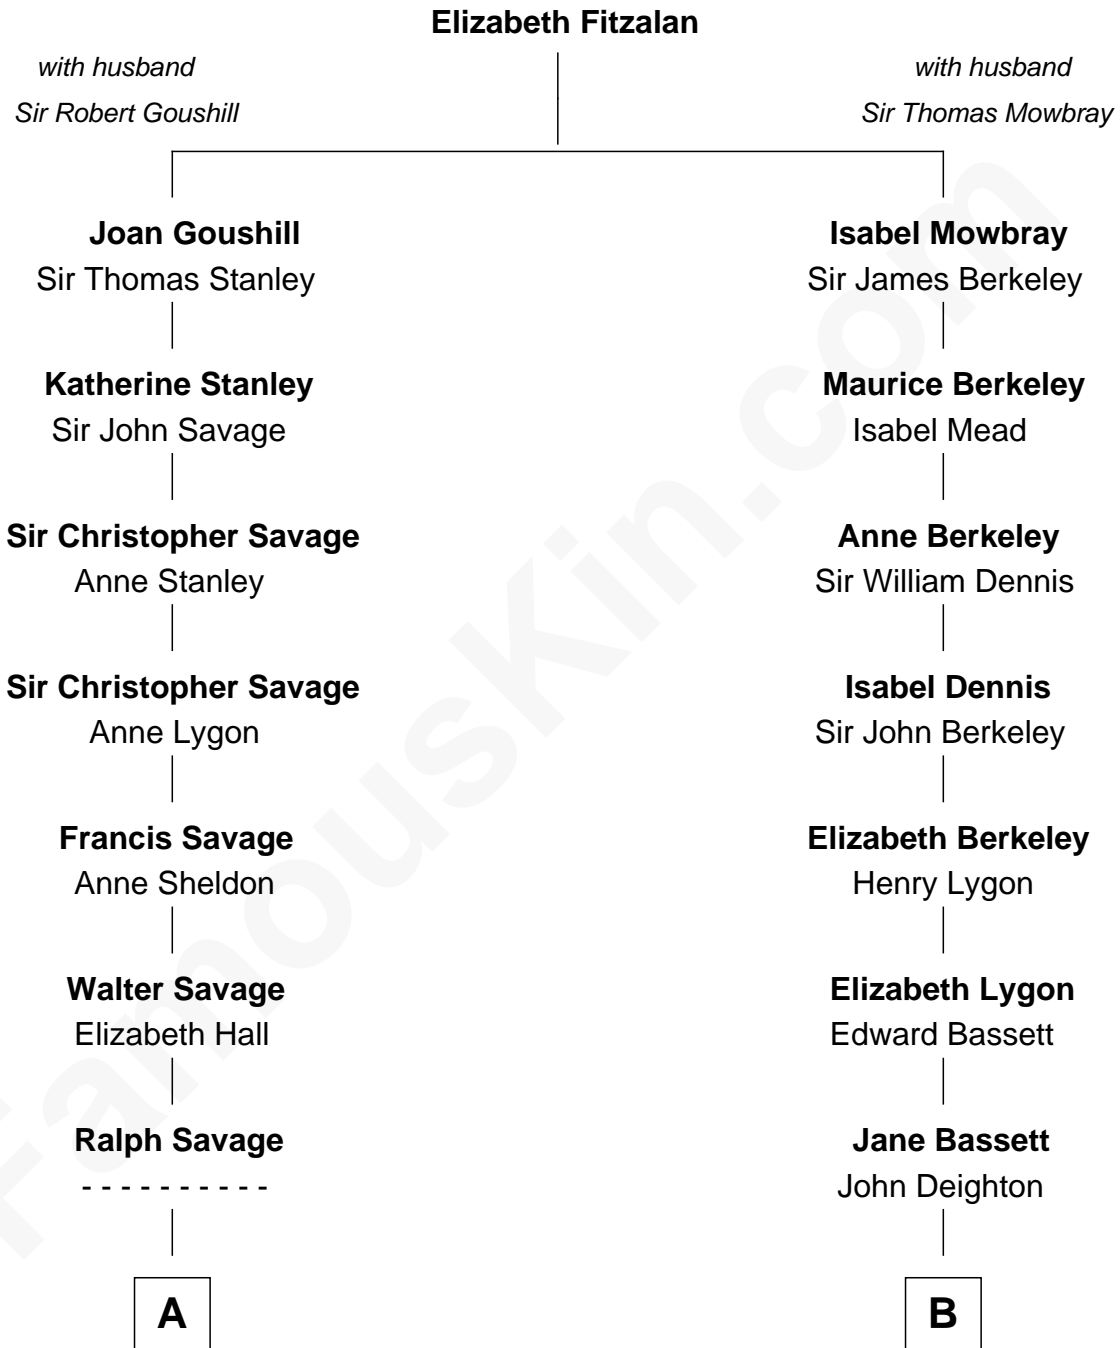

FamousKin.com
Relationship Chart of
General George S. Patton
U.S. Army - World War II

16th cousin 2 times removed of

James Taylor
Singer-Songwriter

C

Dr. Isaac Montrose Taylor

Gertrude Arline Woodard

James Taylor

Singer-Songwriter

FamousKin.com