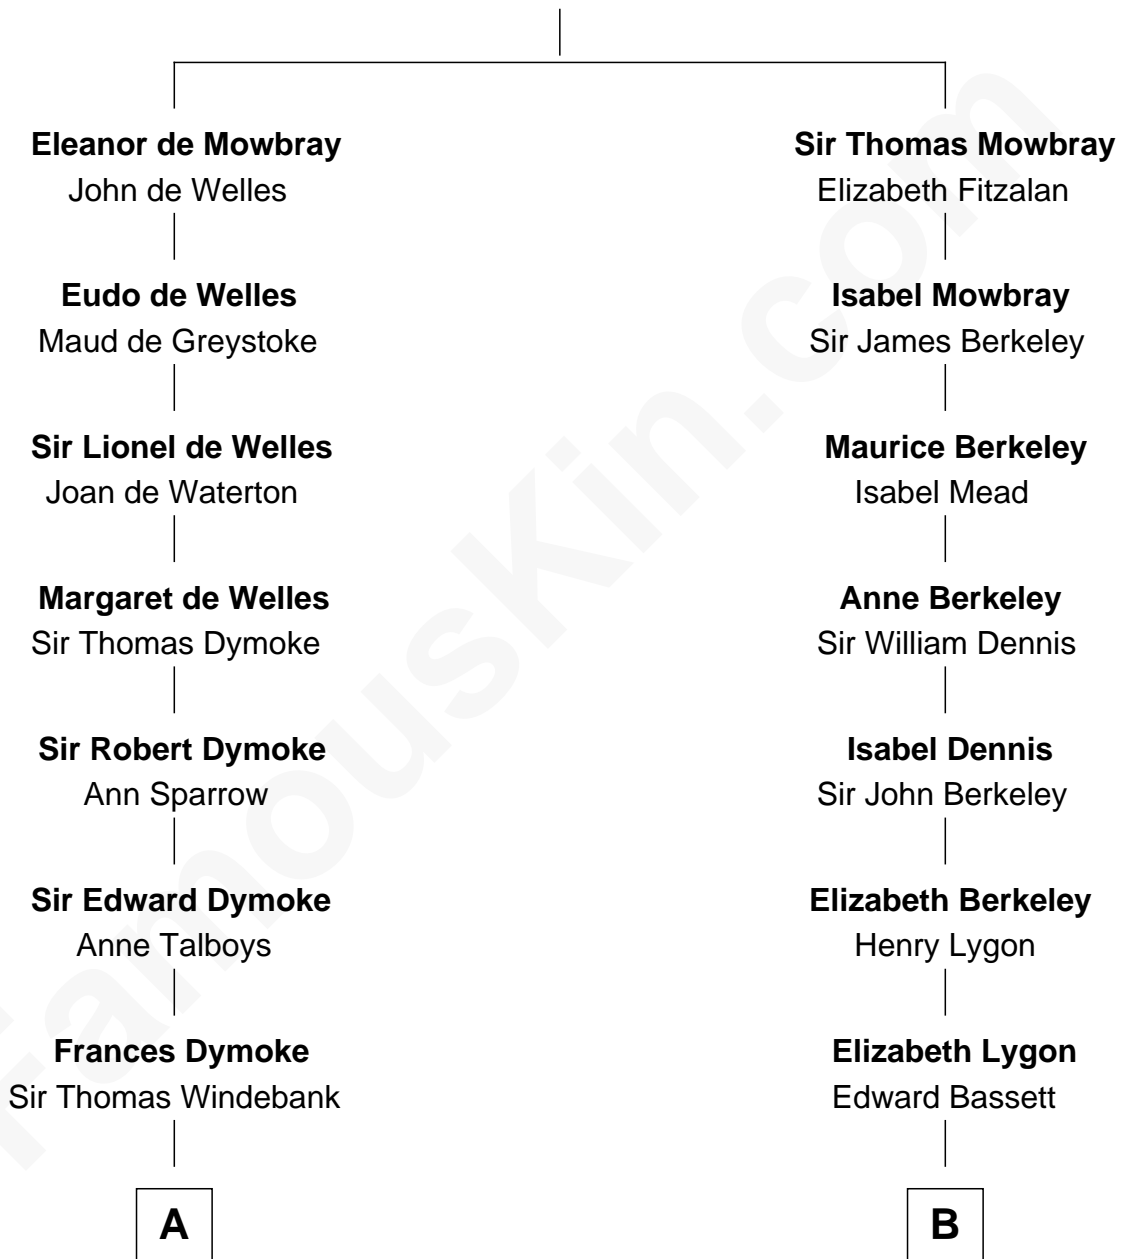

FamousKin.com
Relationship Chart of
General George S. Patton
U.S. Army - World War II

17th cousin 2 times removed of

James Taylor
Singer-Songwriter

John de Mowbray
 Elizabeth de Segrave

C

Theodosia Haynes

Alexander Taylor

Dr. Isaac Montrose Taylor

Gertrude Arline Woodard

James Taylor

Singer-Songwriter

FamousKin.com