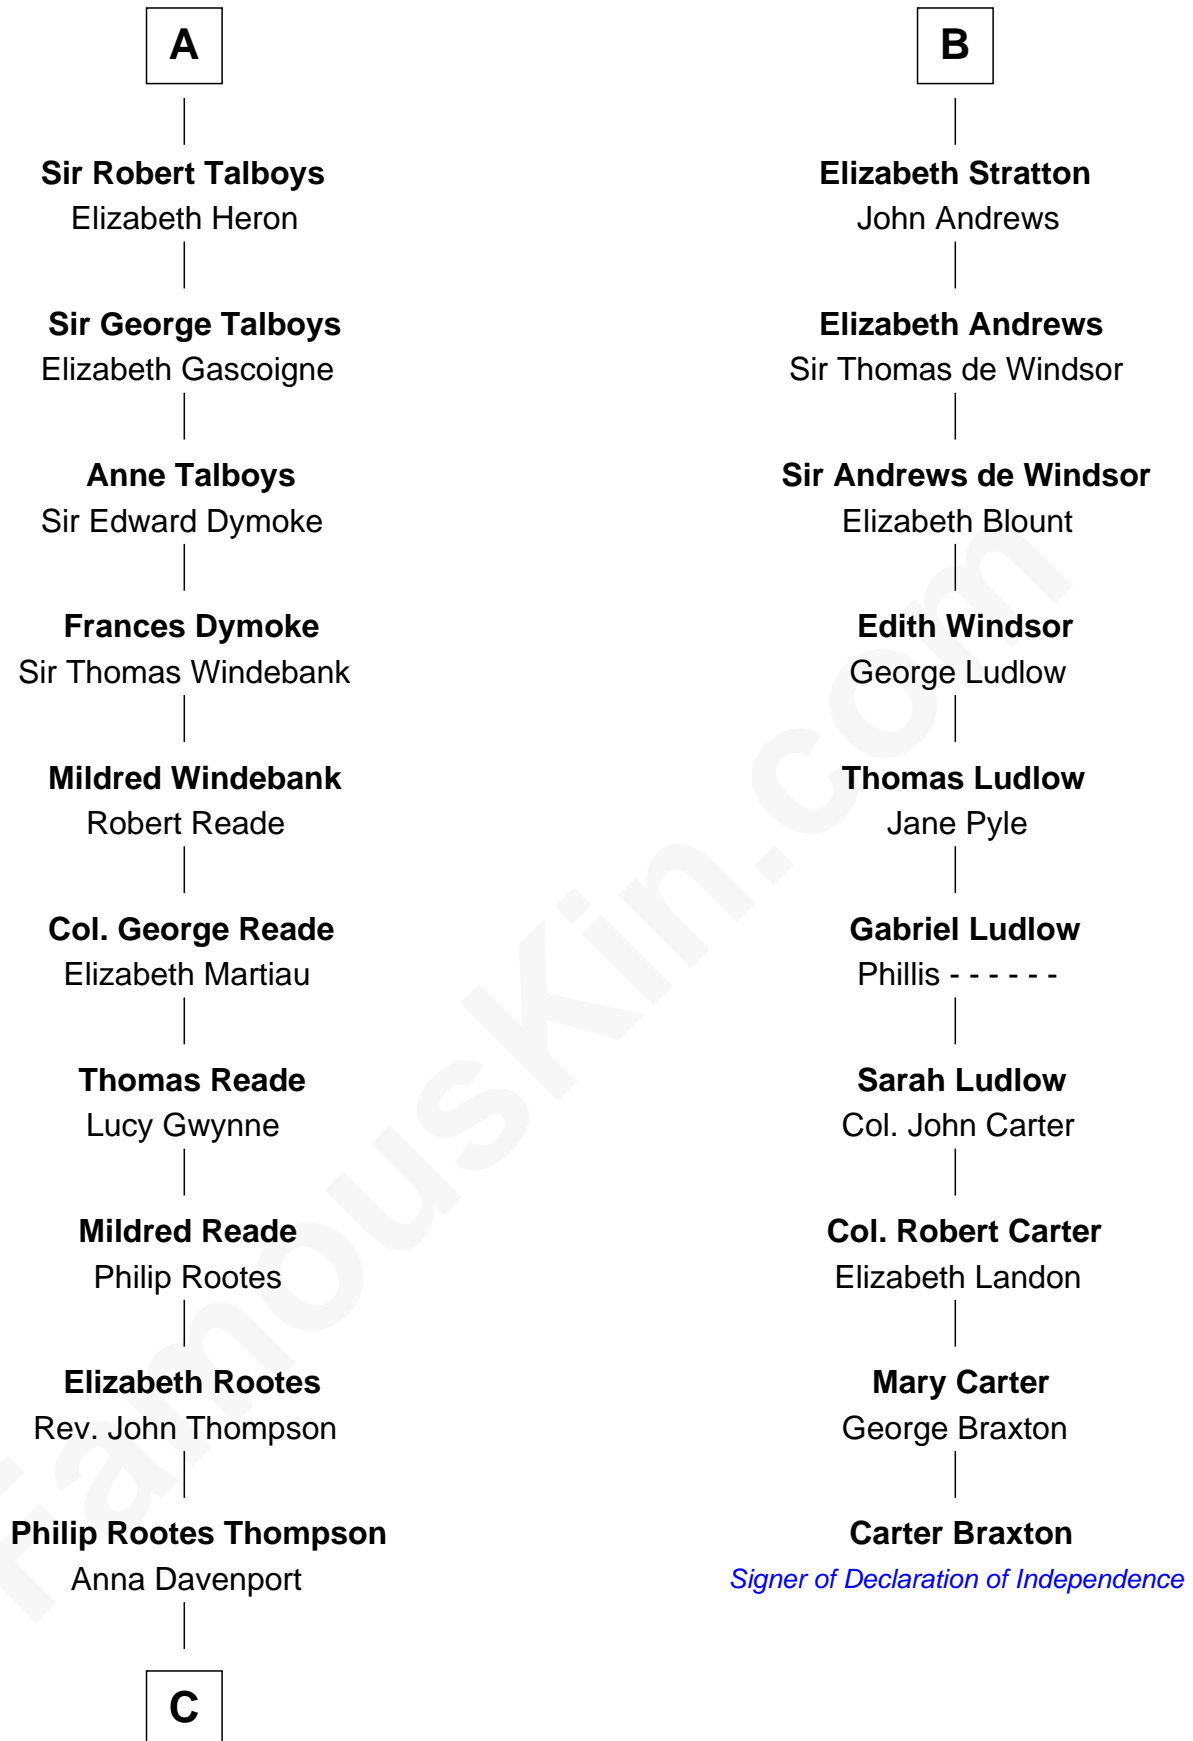

**FamousKin.com**  
**Relationship Chart of**  
**General George S. Patton**  
*U.S. Army - World War II*

**16th cousin 5 times removed of**

**Carter Braxton**

*Signer of the Declaration of Independence*

**C**

—  
**Eleanor Thompson**

William Thorton

—  
**Susanna Thompson Thorton**

Andrew Glassell

—  
**Susan Thornton Glassell**

George Smith Patton

—  
**George Smith Patton**