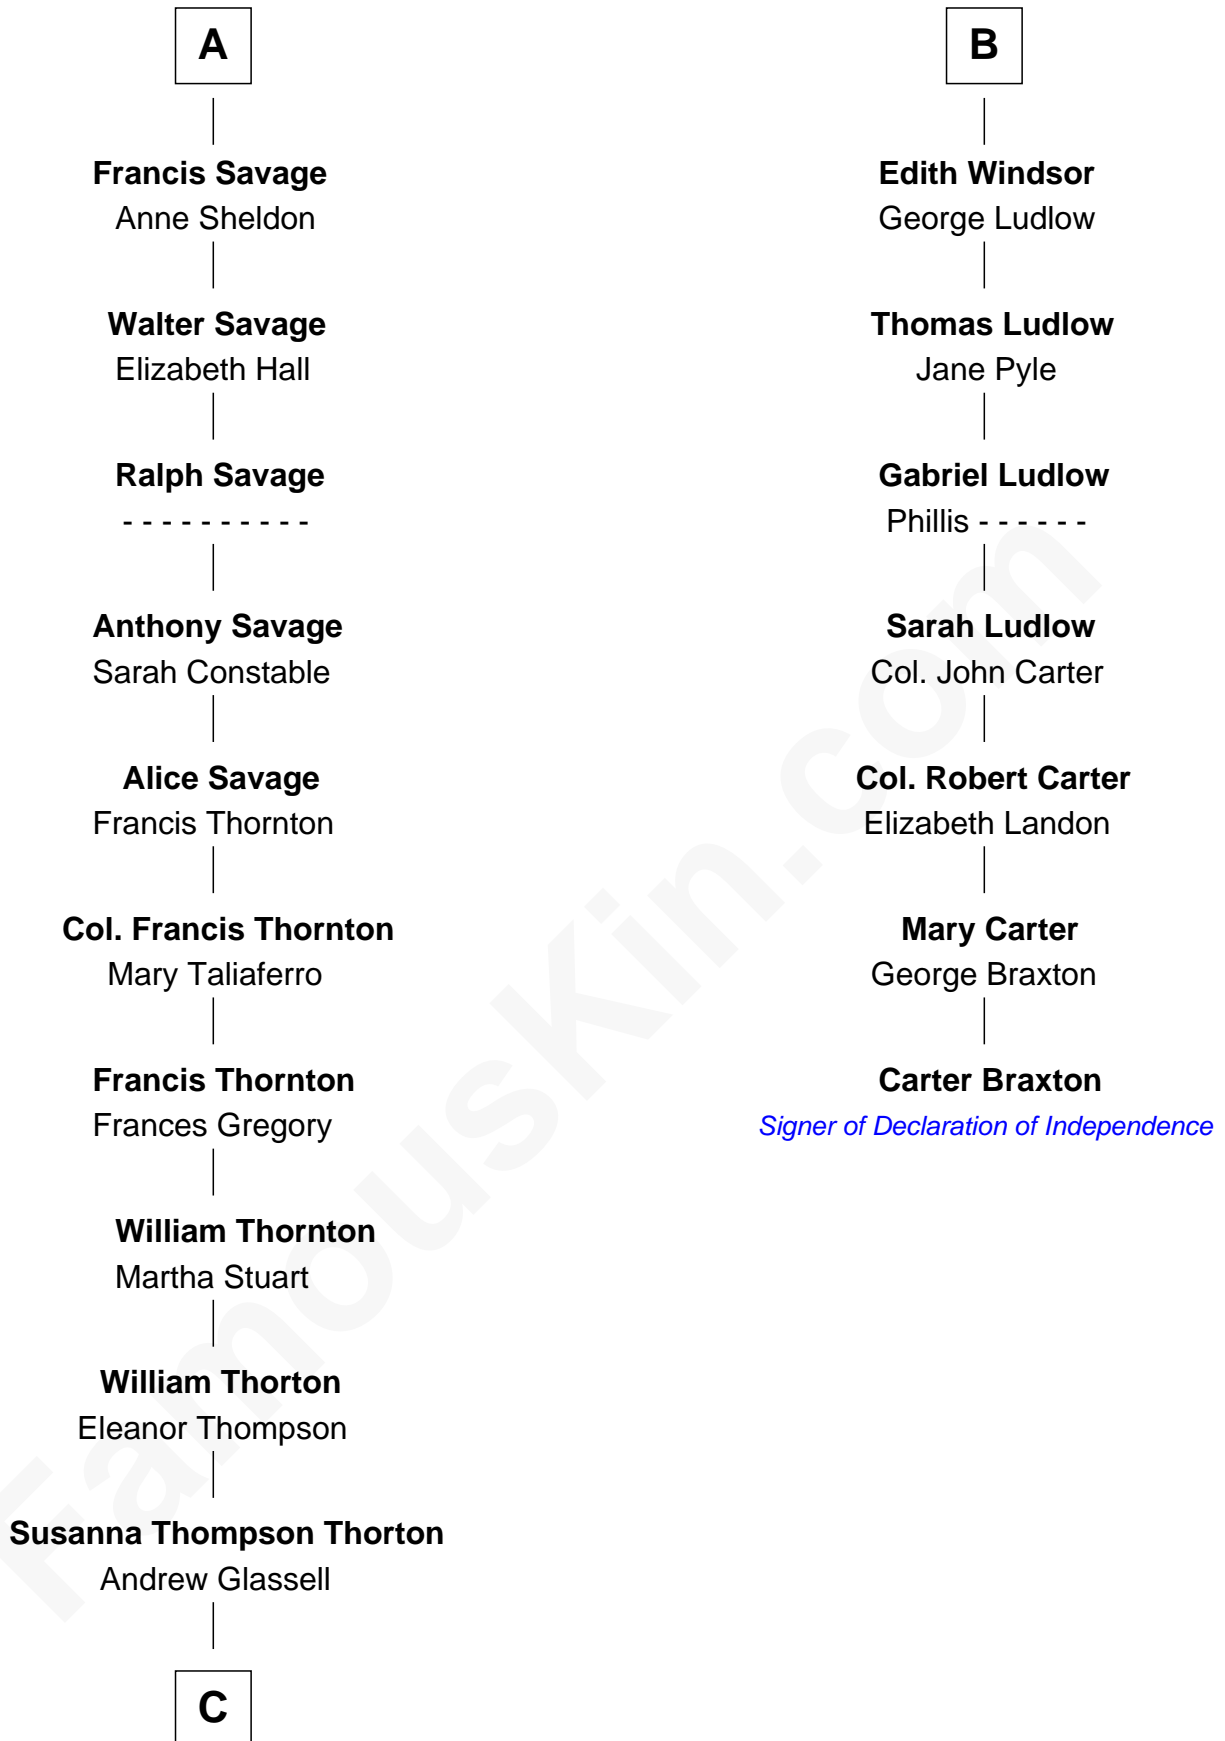

**FamousKin.com**  
**Relationship Chart of**  
**General George S. Patton**  
*U.S. Army - World War II*

**13th cousin 6 times removed of**

**Carter Braxton**

*Signer of the Declaration of Independence*

**C**

—  
**Susan Thornton Glassell**

George Smith Patton

—  
**George Smith Patton**

Ruth Wilson

—  
**General George S. Patton**

*U.S. Army - World War II*

FamousKin.com