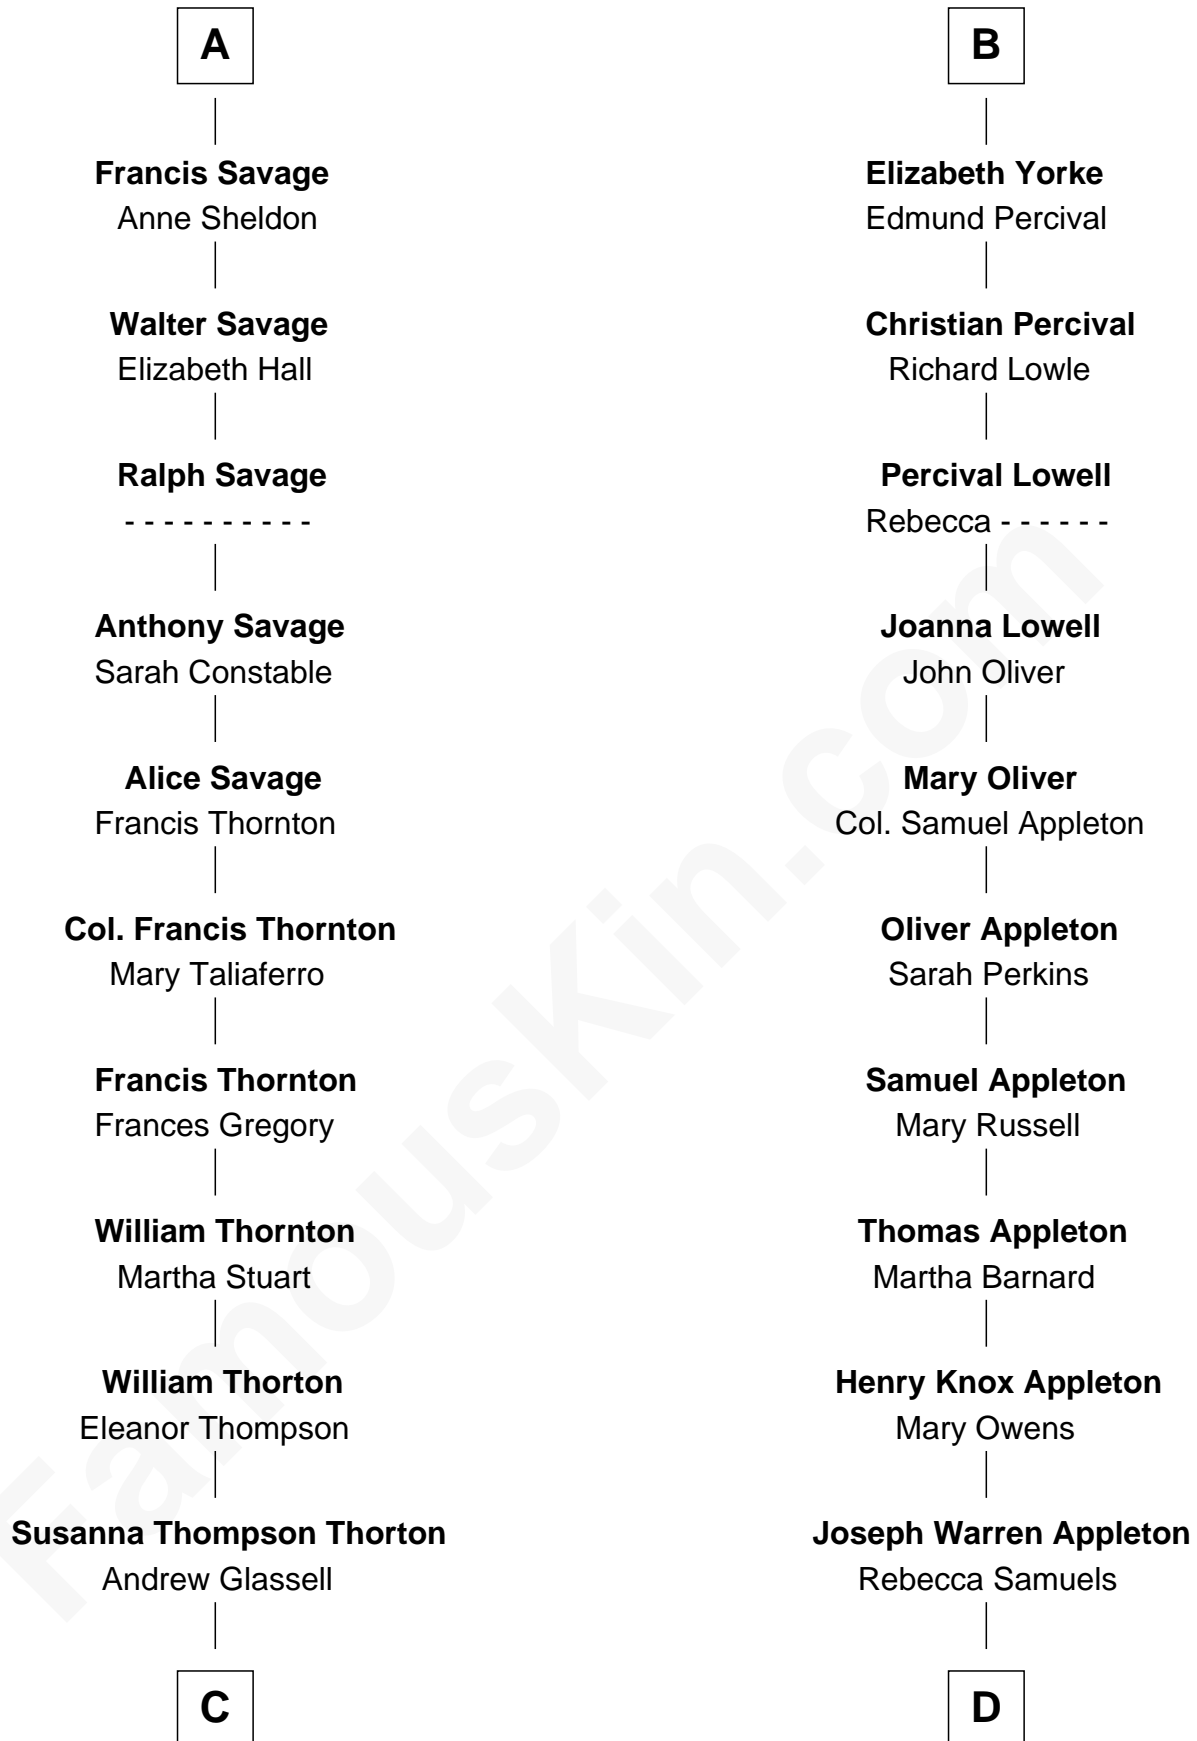

FamousKin.com
Relationship Chart of
General George S. Patton
U.S. Army - World War II

19th cousin 2 times removed of
Marie-Chantal Miller
Crown Princess of Greece

C

Susan Thornton Glassell

George Smith Patton