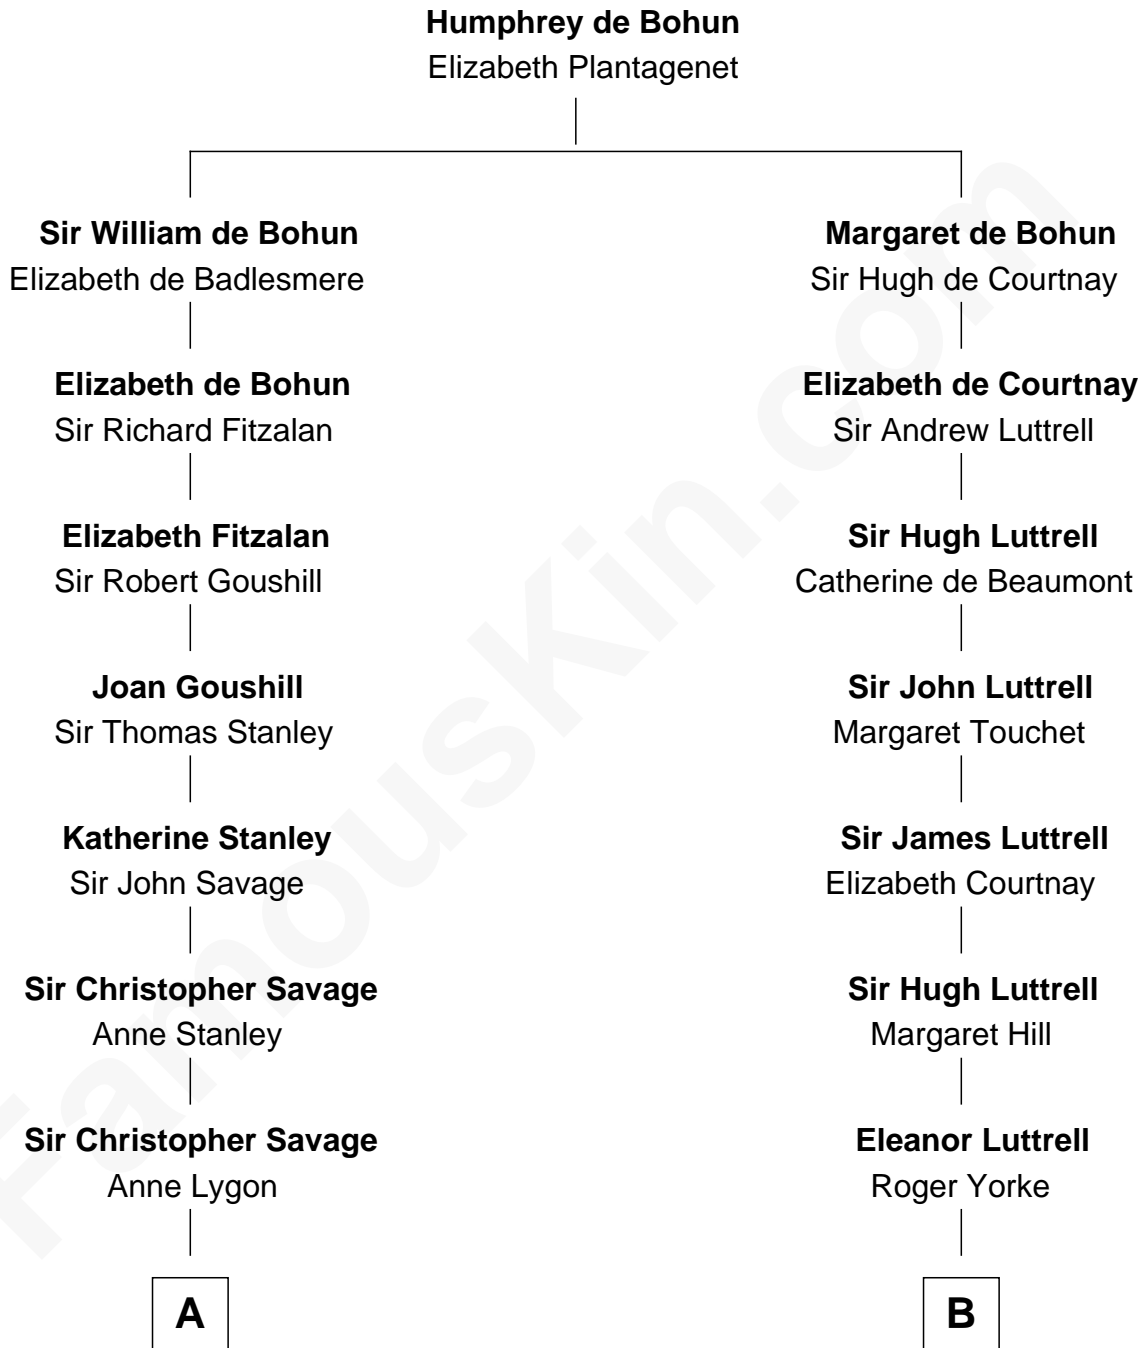

FamousKin.com
Relationship Chart of
General George S. Patton
U.S. Army - World War II

19th cousin 2 times removed of
Marie-Chantal Miller
Crown Princess of Greece

C

Susan Thornton Glassell

George Smith Patton

George Smith Patton

Ruth Wilson

General George S. Patton

U.S. Army - World War II

D

George H. Appleton

Mary Helen Edson

Blanche Louise Appleton