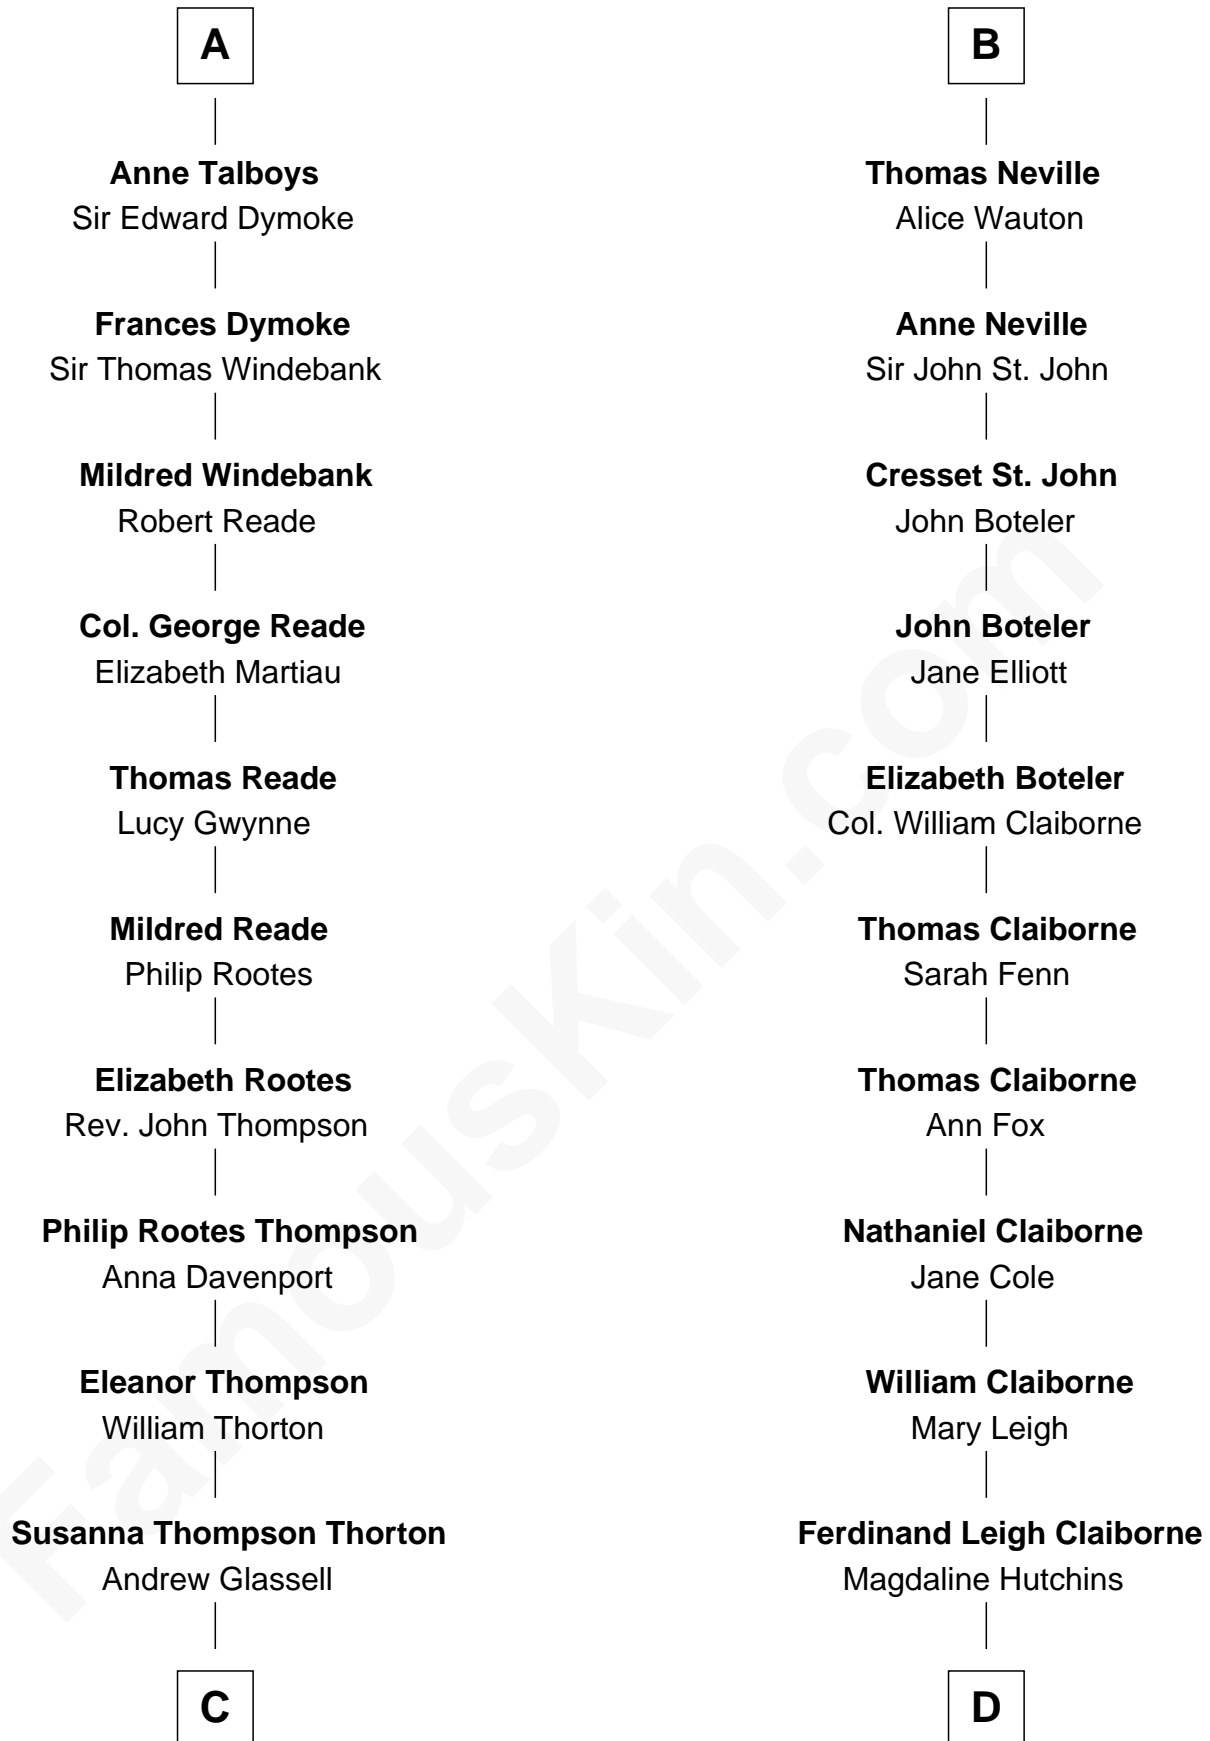

**FamousKin.com**  
**Relationship Chart of**  
**General George S. Patton**  
*U.S. Army - World War II*

19th cousin 2 times removed of

**Cokie Roberts**  
*Author and TV Journalist*

**Sir William de Boteler**  
 Ela Herdeburgh

**C**

**Susan Thornton Glassell**

George Smith Patton

**George Smith Patton**

Ruth Wilson

**General George S. Patton**

*U.S. Army - World War II*

**D**

**Ferdinand Leigh Claiborne**

Courtney Ann Terrell

**Judge Louis Bingaman Claiborne**

Rosa Marie Pourciau

**Roland Philemon Claiborne**

Martha Corinne Morrison

**Marie Corinne Morrison Claiborne**

Hale Boggs