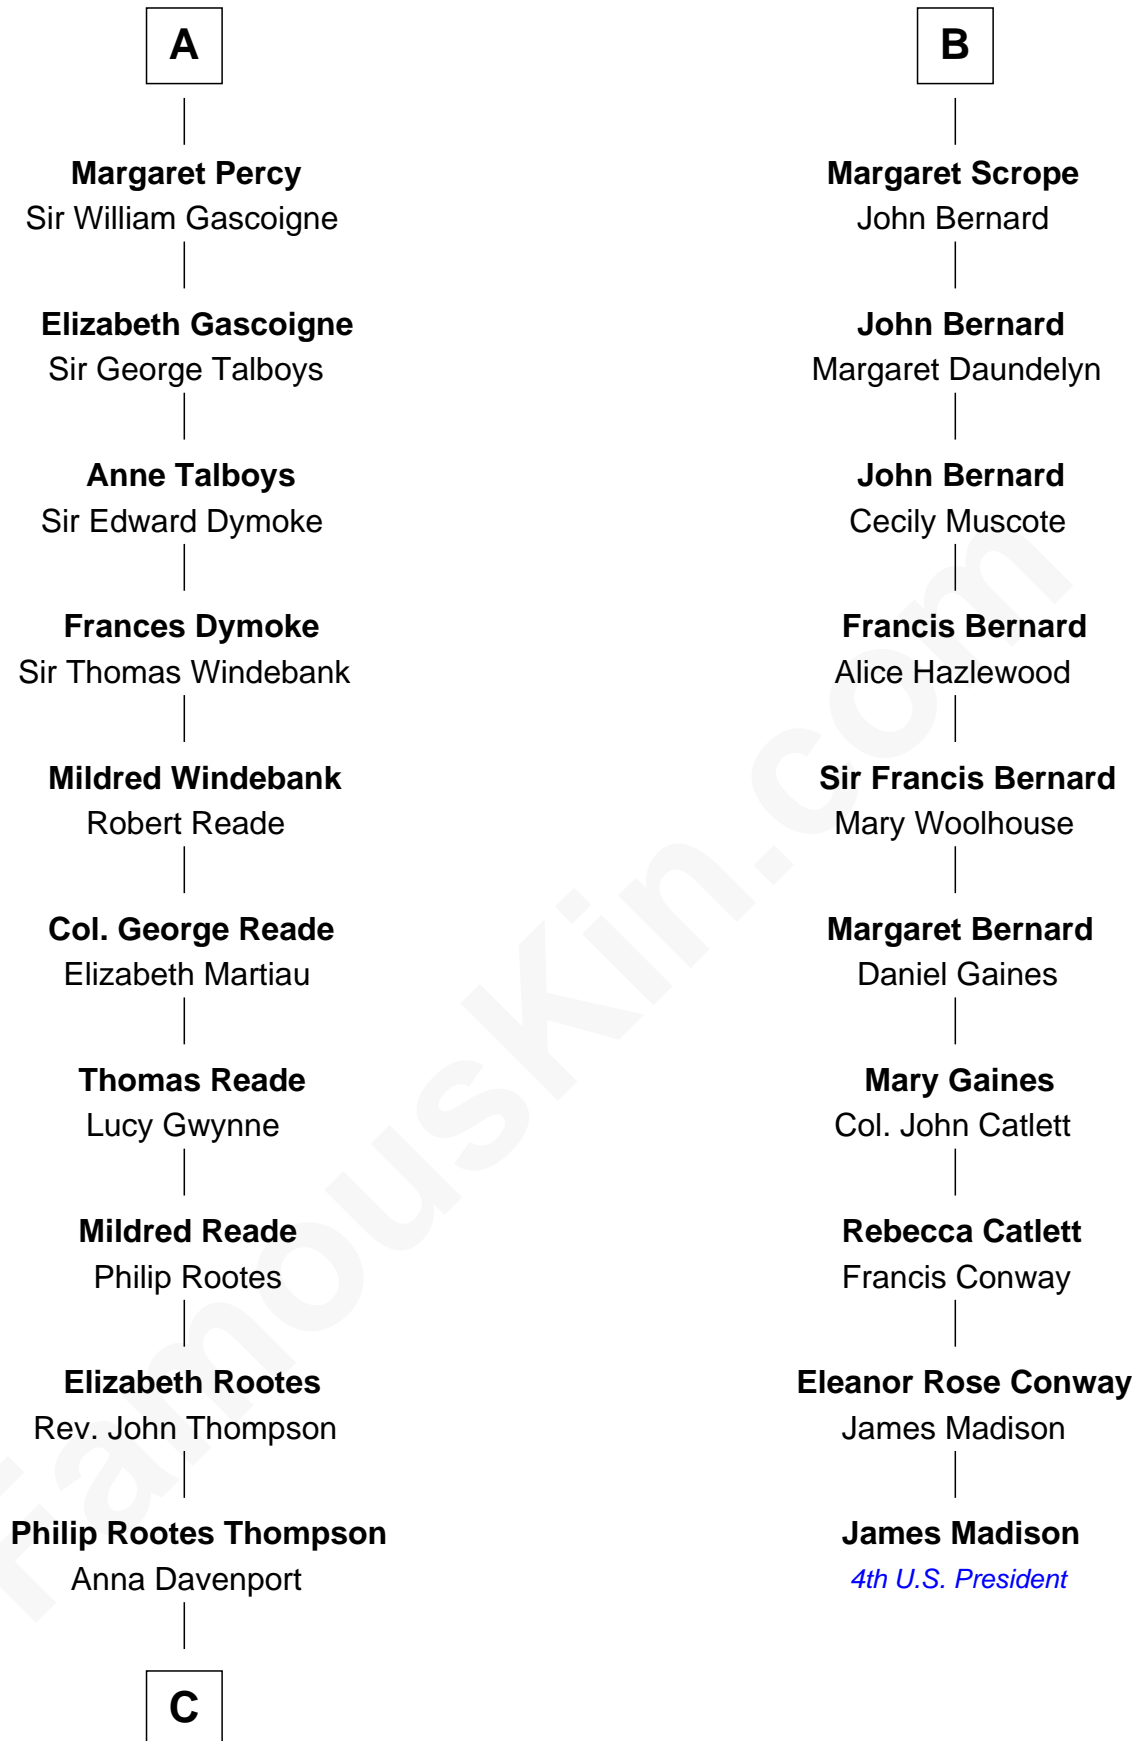

**FamousKin.com**  
**Relationship Chart of**  
**General George S. Patton**  
*U.S. Army - World War II*

16th cousin 5 times removed of

**James Madison**  
*4th U.S. President*

**Alan la Zouche**  
 Ellen de Quincy

**C**

—  
**Eleanor Thompson**

William Thorton

—  
**Susanna Thompson Thorton**

Andrew Glassell

—  
**Susan Thornton Glassell**

George Smith Patton

—  
**George Smith Patton**