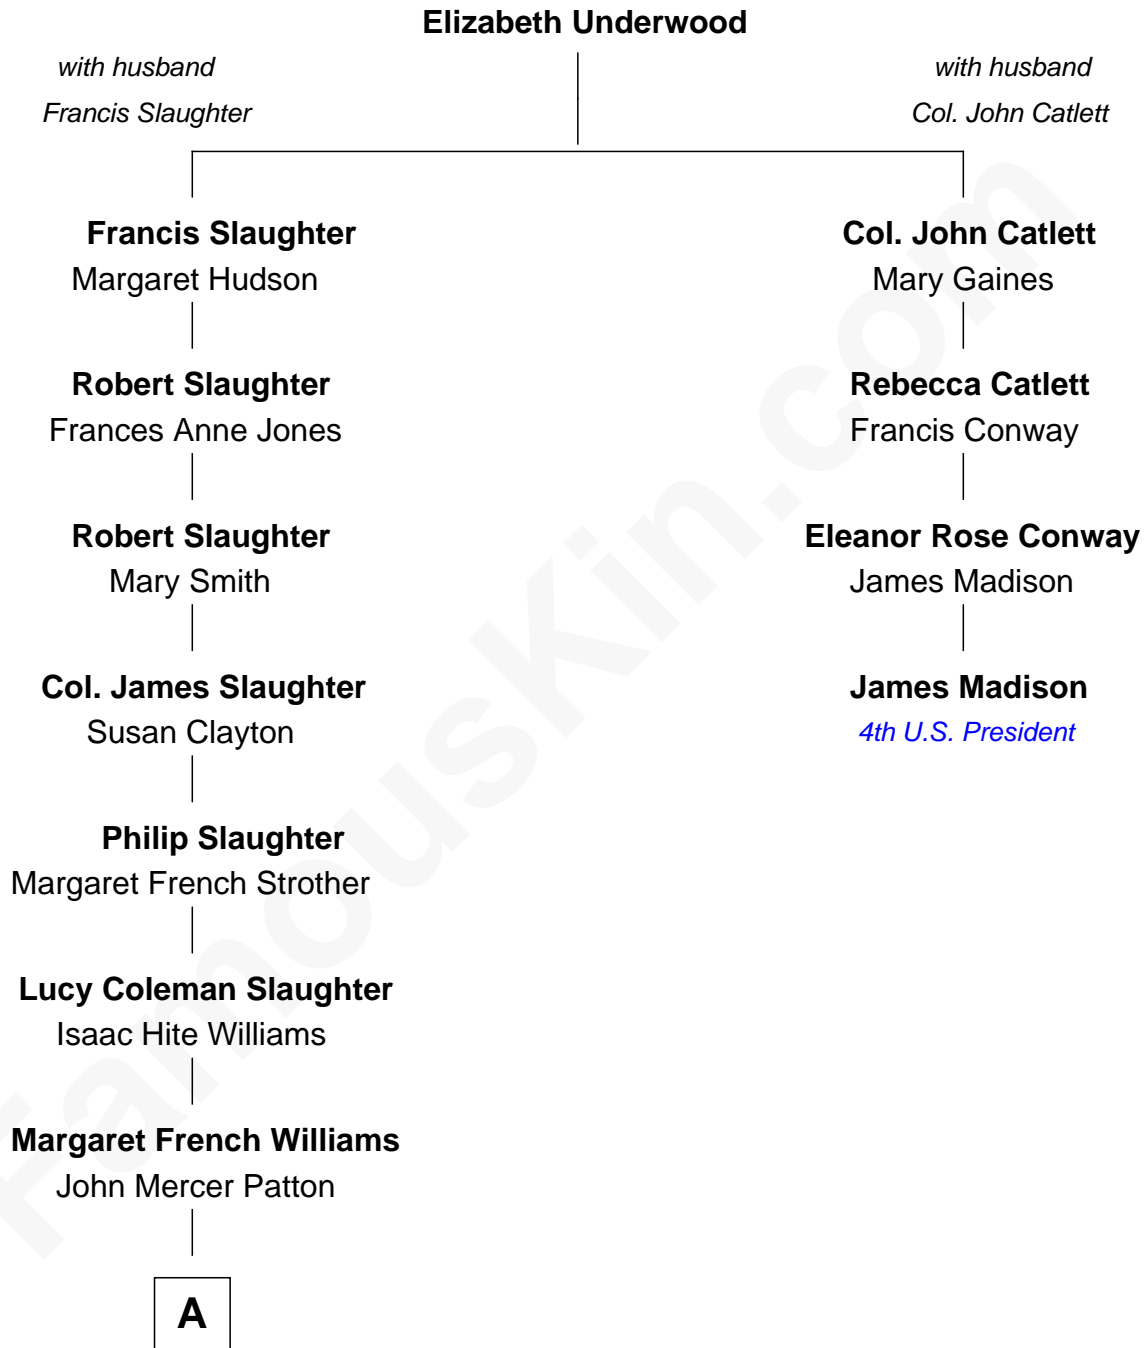

**FamousKin.com**  
**Relationship Chart of**  
**General George S. Patton**  
*U.S. Army - World War II*

**3rd cousin 6 times removed of**  
**James Madison**  
*4th U.S. President*

**A**

George Smith Patton  
Susan Thornton Glassell

George Smith Patton  
Ruth Wilson

General George S. Patton  
*U.S. Army - World War II*

FamousKin.com