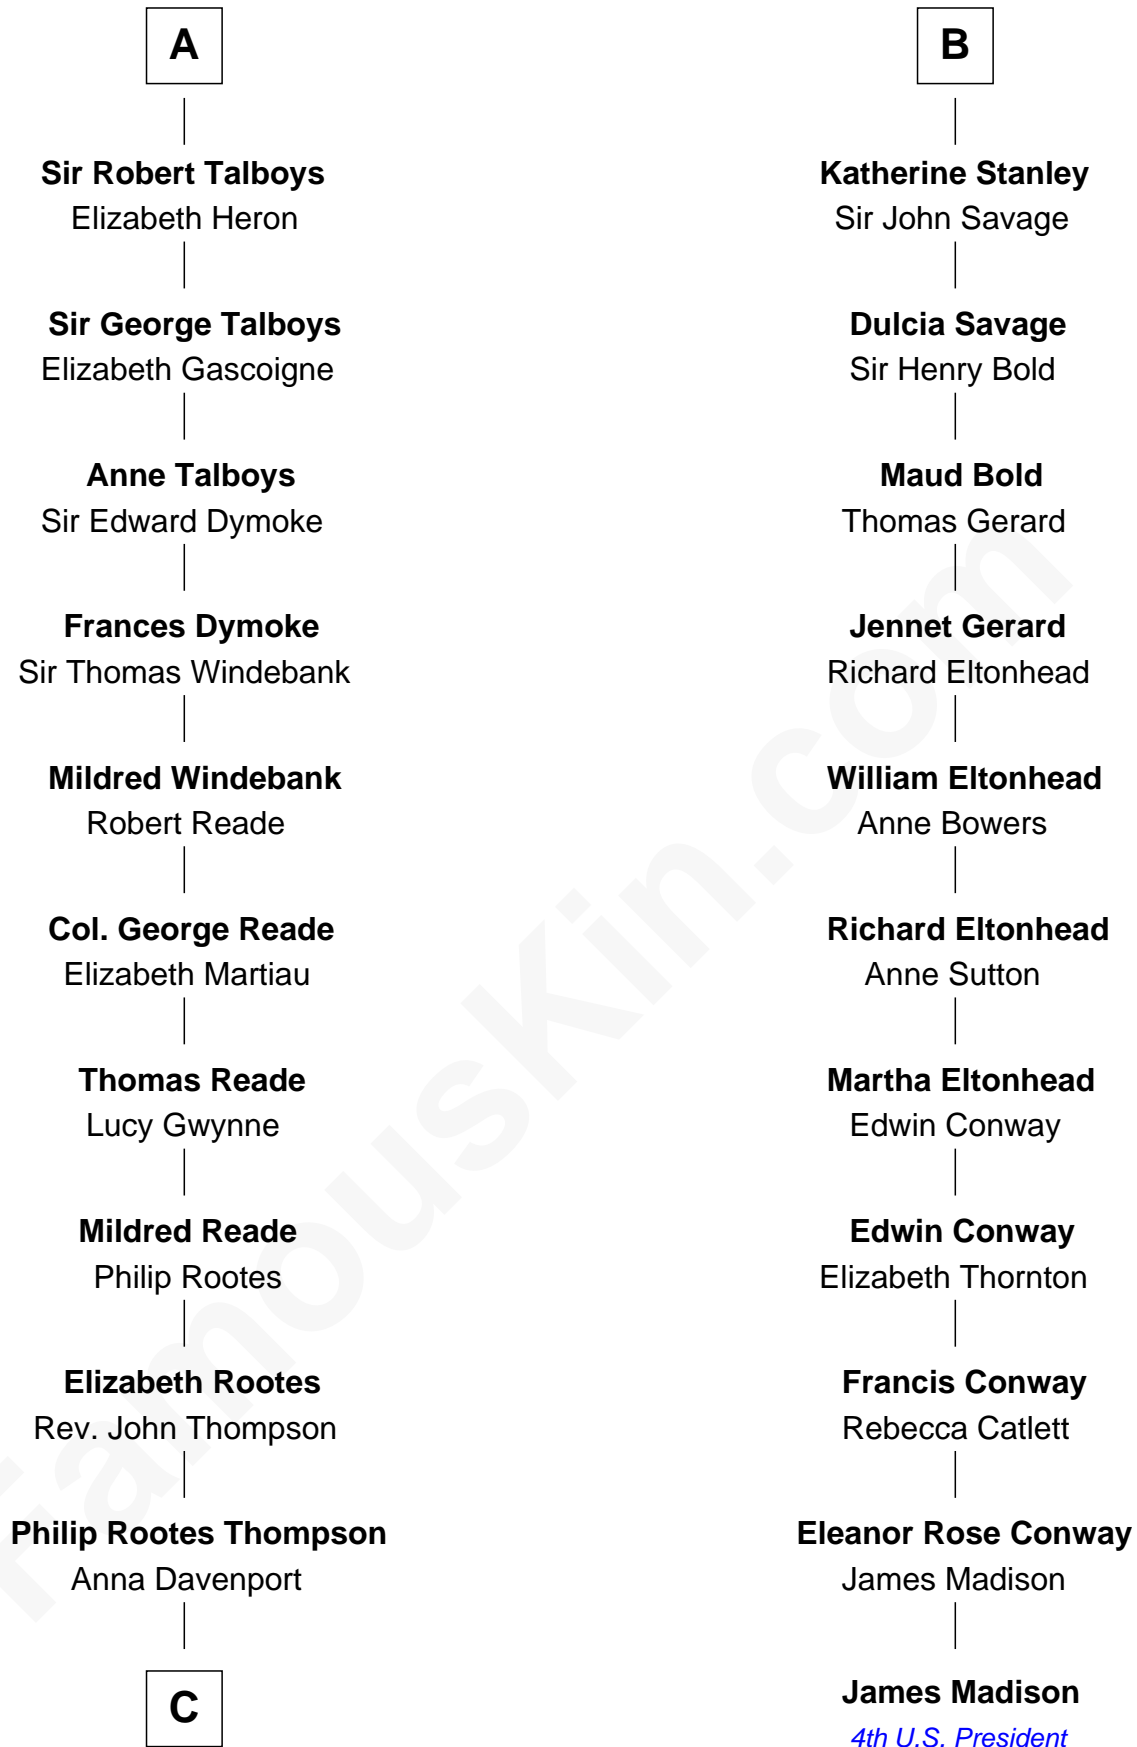

FamousKin.com
Relationship Chart of
General George S. Patton
U.S. Army - World War II

17th cousin 4 times removed of

James Madison
4th U.S. President

Sir Humphrey de Bohun
Maud of Eu

FamousKin.com