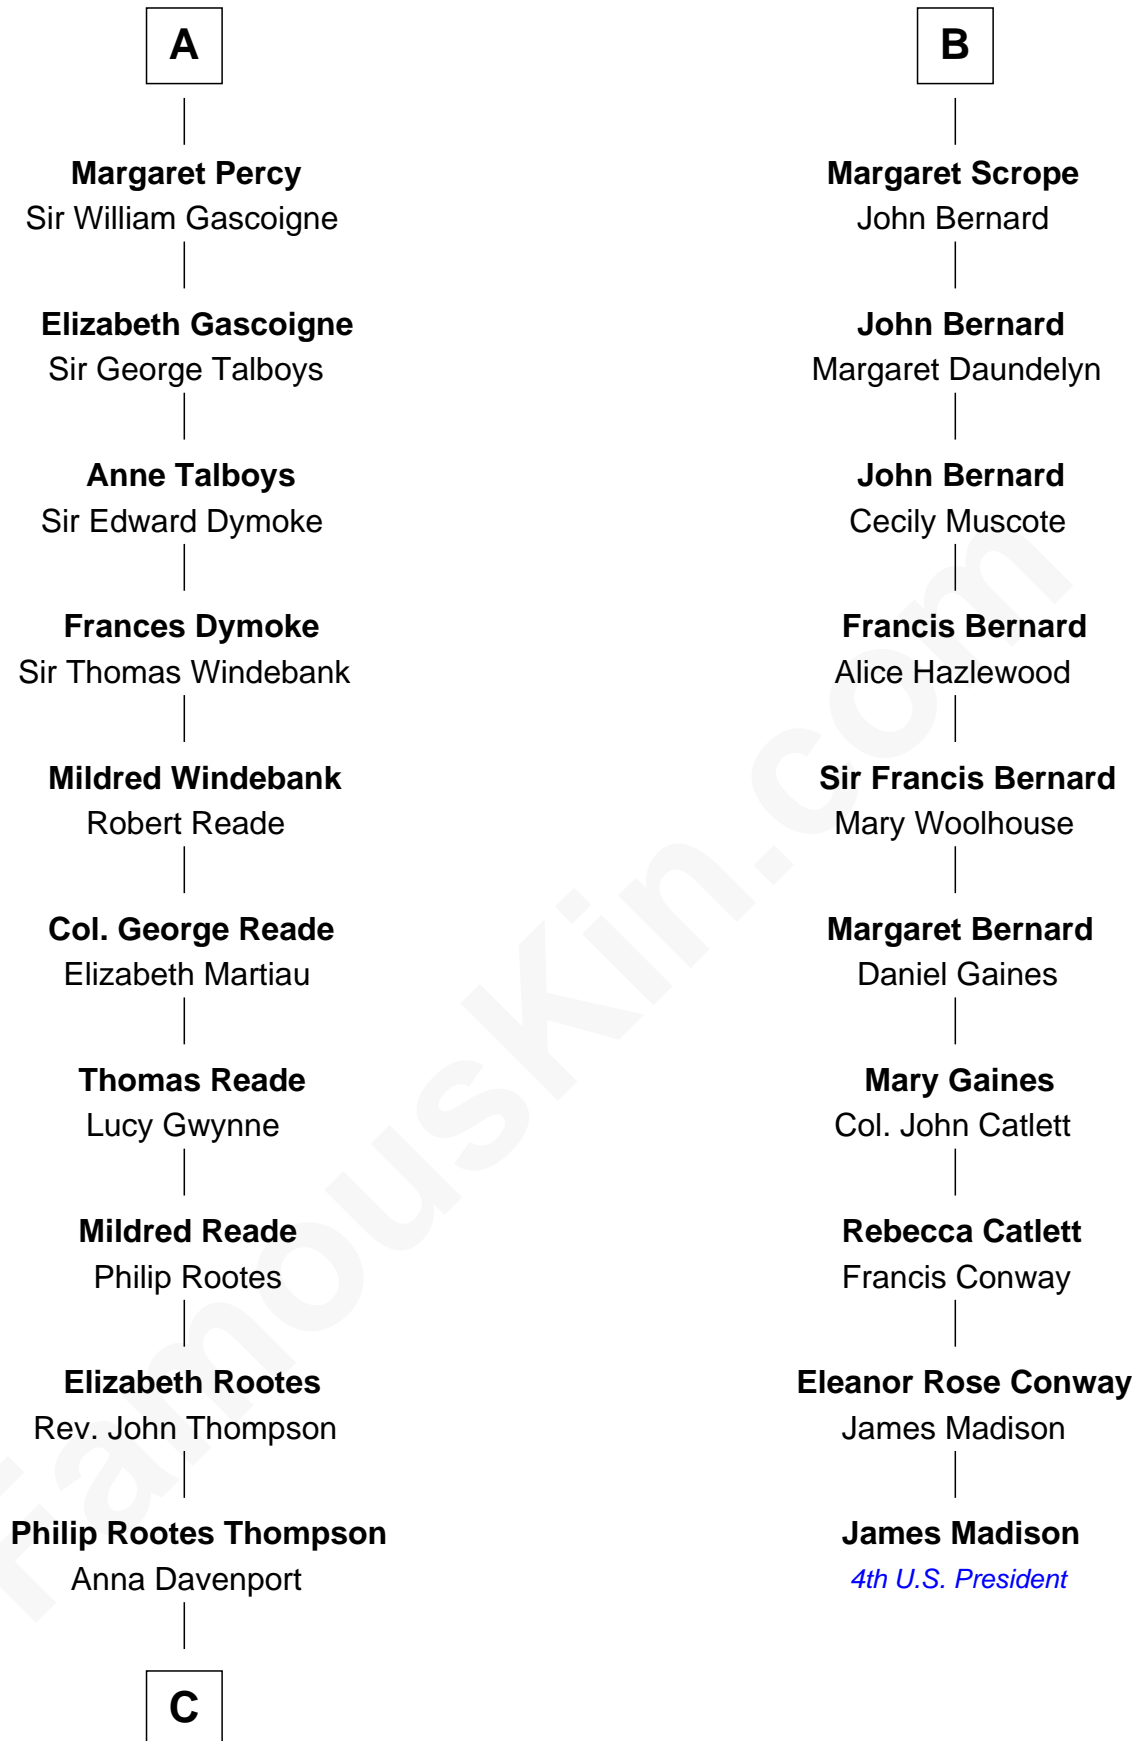

FamousKin.com
Relationship Chart of
General George S. Patton
U.S. Army - World War II

16th cousin 5 times removed of

James Madison
4th U.S. President

Sir Robert de Neville

C

—
Eleanor Thompson

William Thorton

—
Susanna Thompson Thorton

Andrew Glassell

—
Susan Thornton Glassell

George Smith Patton

—
George Smith Patton

Ruth Wilson

—
General George S. Patton

U.S. Army - World War II