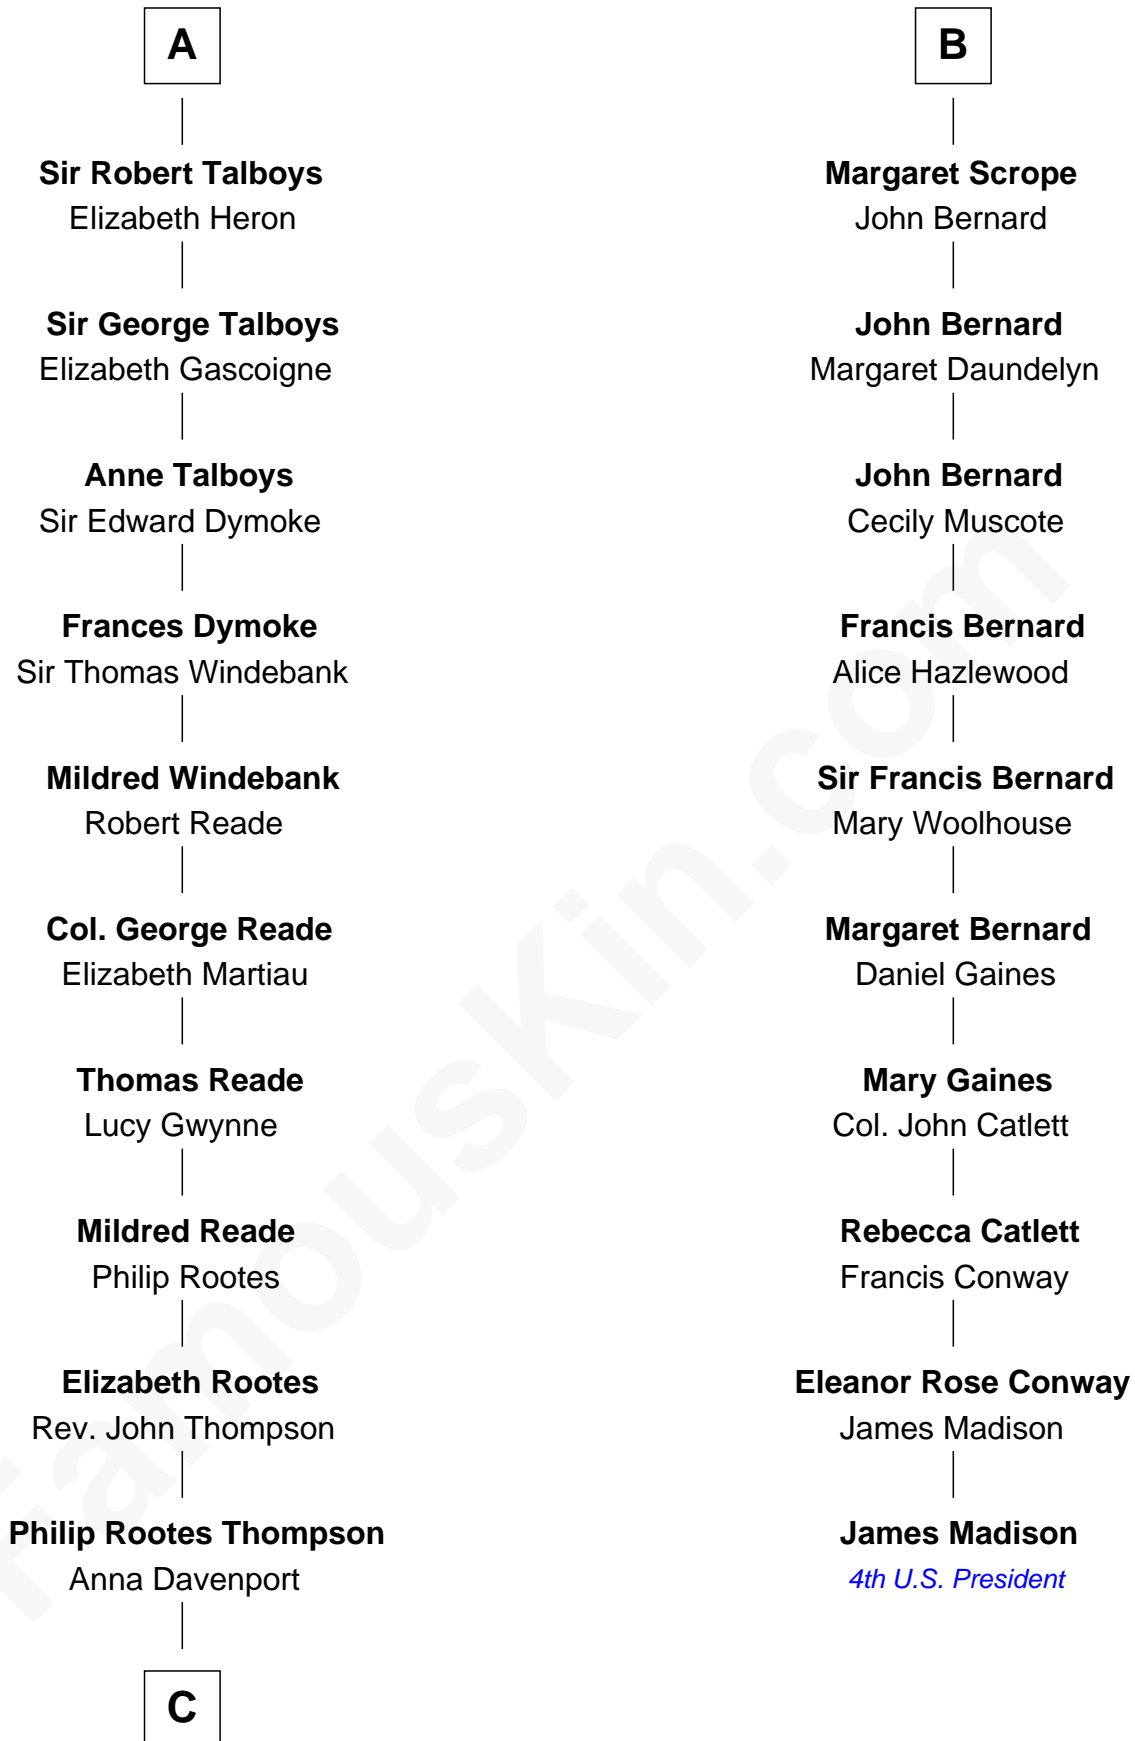

FamousKin.com
Relationship Chart of
General George S. Patton
U.S. Army - World War II

16th cousin 5 times removed of

James Madison
4th U.S. President

C

—
Eleanor Thompson

William Thorton

—
Susanna Thompson Thorton

Andrew Glassell

—
Susan Thornton Glassell

George Smith Patton

—
George Smith Patton

Ruth Wilson

—
General George S. Patton

U.S. Army - World War II

FamousKin.com