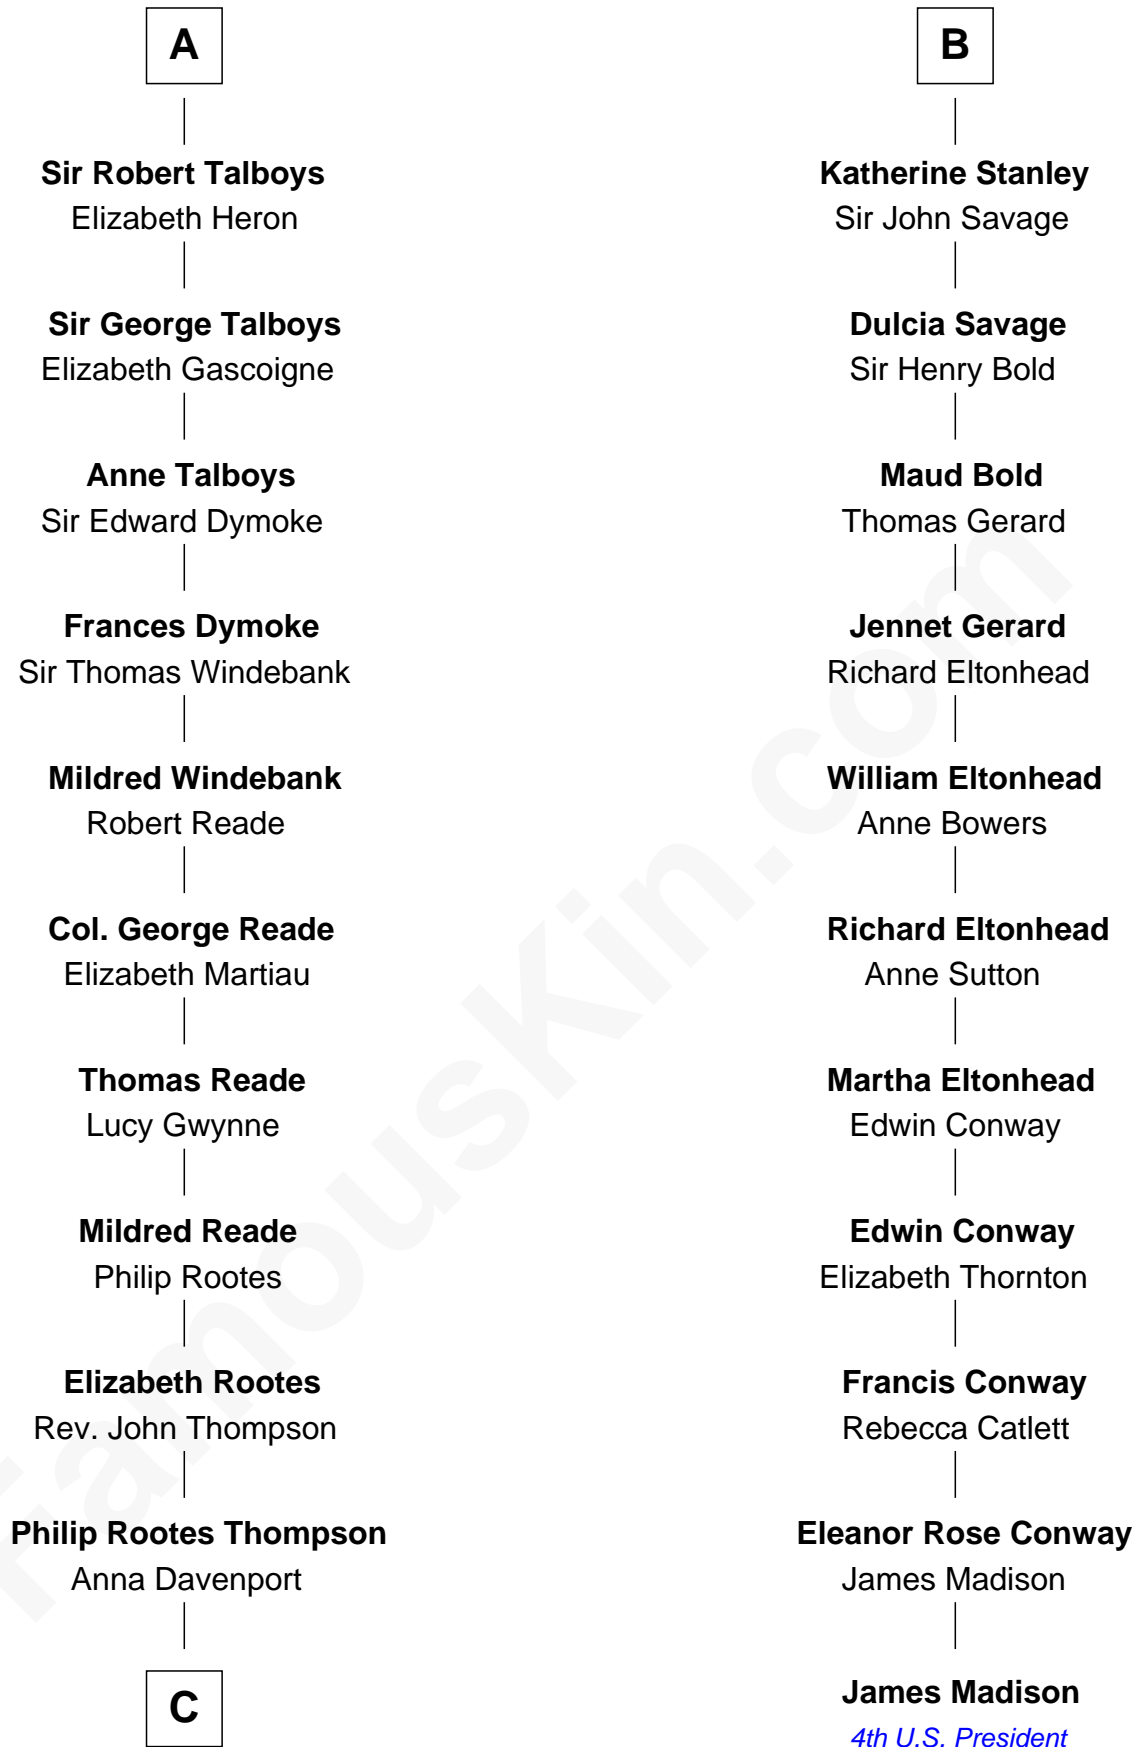

FamousKin.com
Relationship Chart of
General George S. Patton
U.S. Army - World War II

17th cousin 4 times removed of

James Madison
4th U.S. President

C

—
Eleanor Thompson

William Thorton

—
Susanna Thompson Thorton

Andrew Glassell

—
Susan Thornton Glassell

George Smith Patton

—
George Smith Patton

Ruth Wilson

—
General George S. Patton

U.S. Army - World War II

FamousKin.com