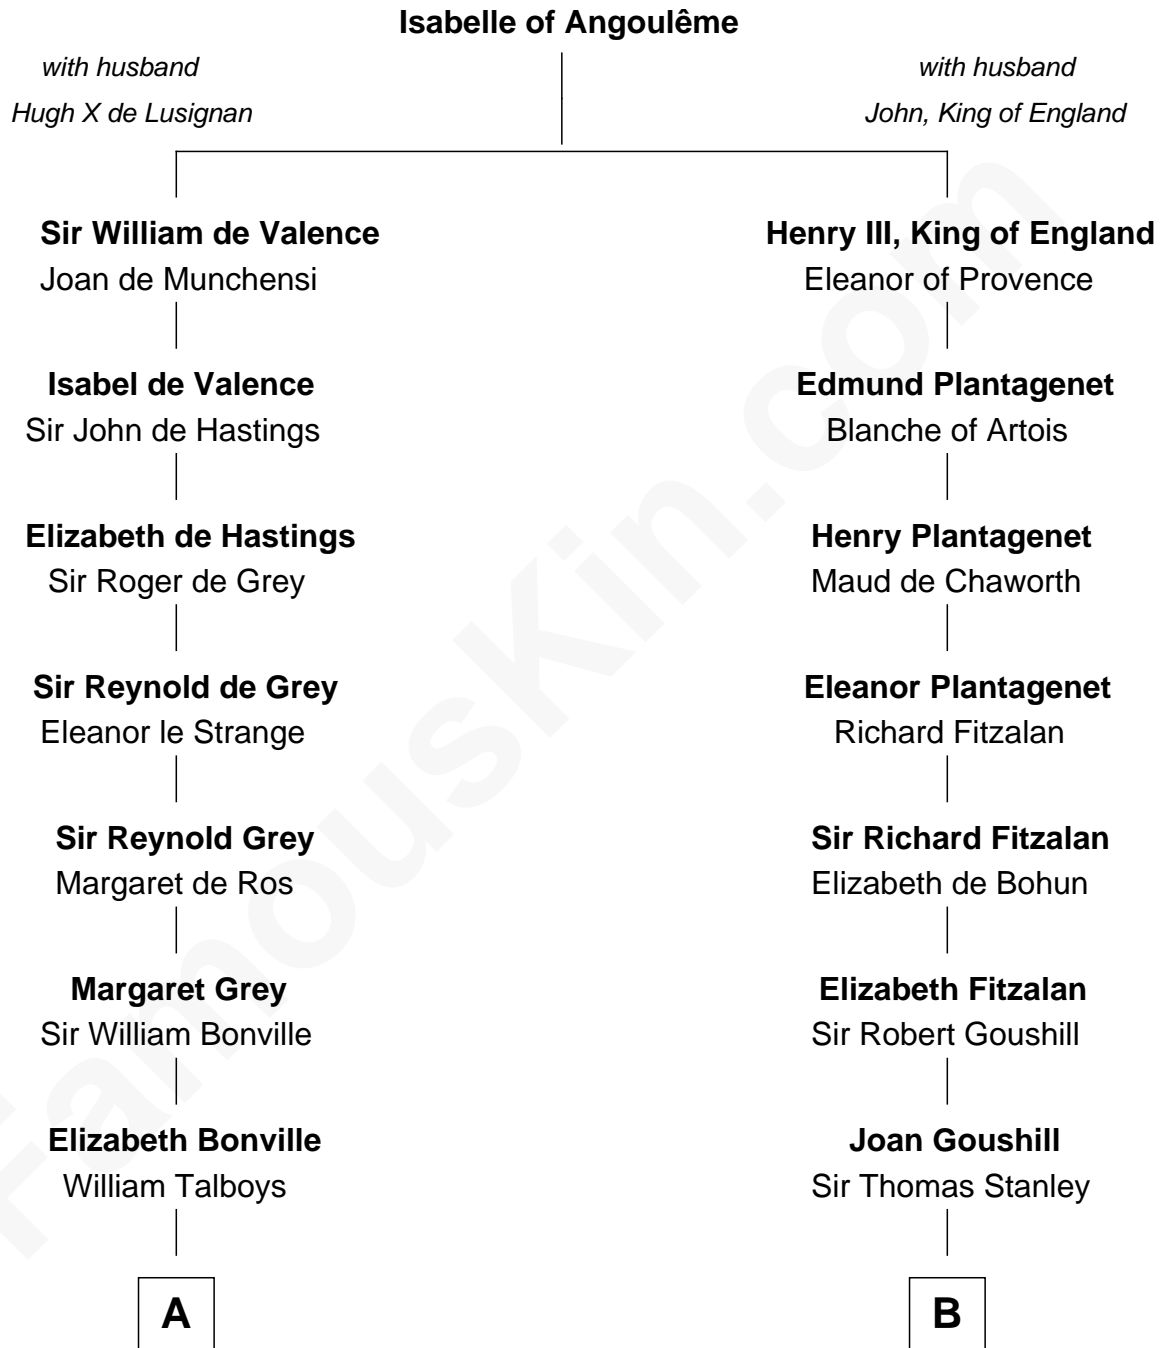

FamousKin.com
Relationship Chart of
General George S. Patton
U.S. Army - World War II

17th cousin 4 times removed of

James Madison
4th U.S. President

C

—
Eleanor Thompson

William Thorton

—
Susanna Thompson Thorton

Andrew Glassell

—
Susan Thornton Glassell

George Smith Patton

—
George Smith Patton

Ruth Wilson

—
General George S. Patton

U.S. Army - World War II

FamousKin.com