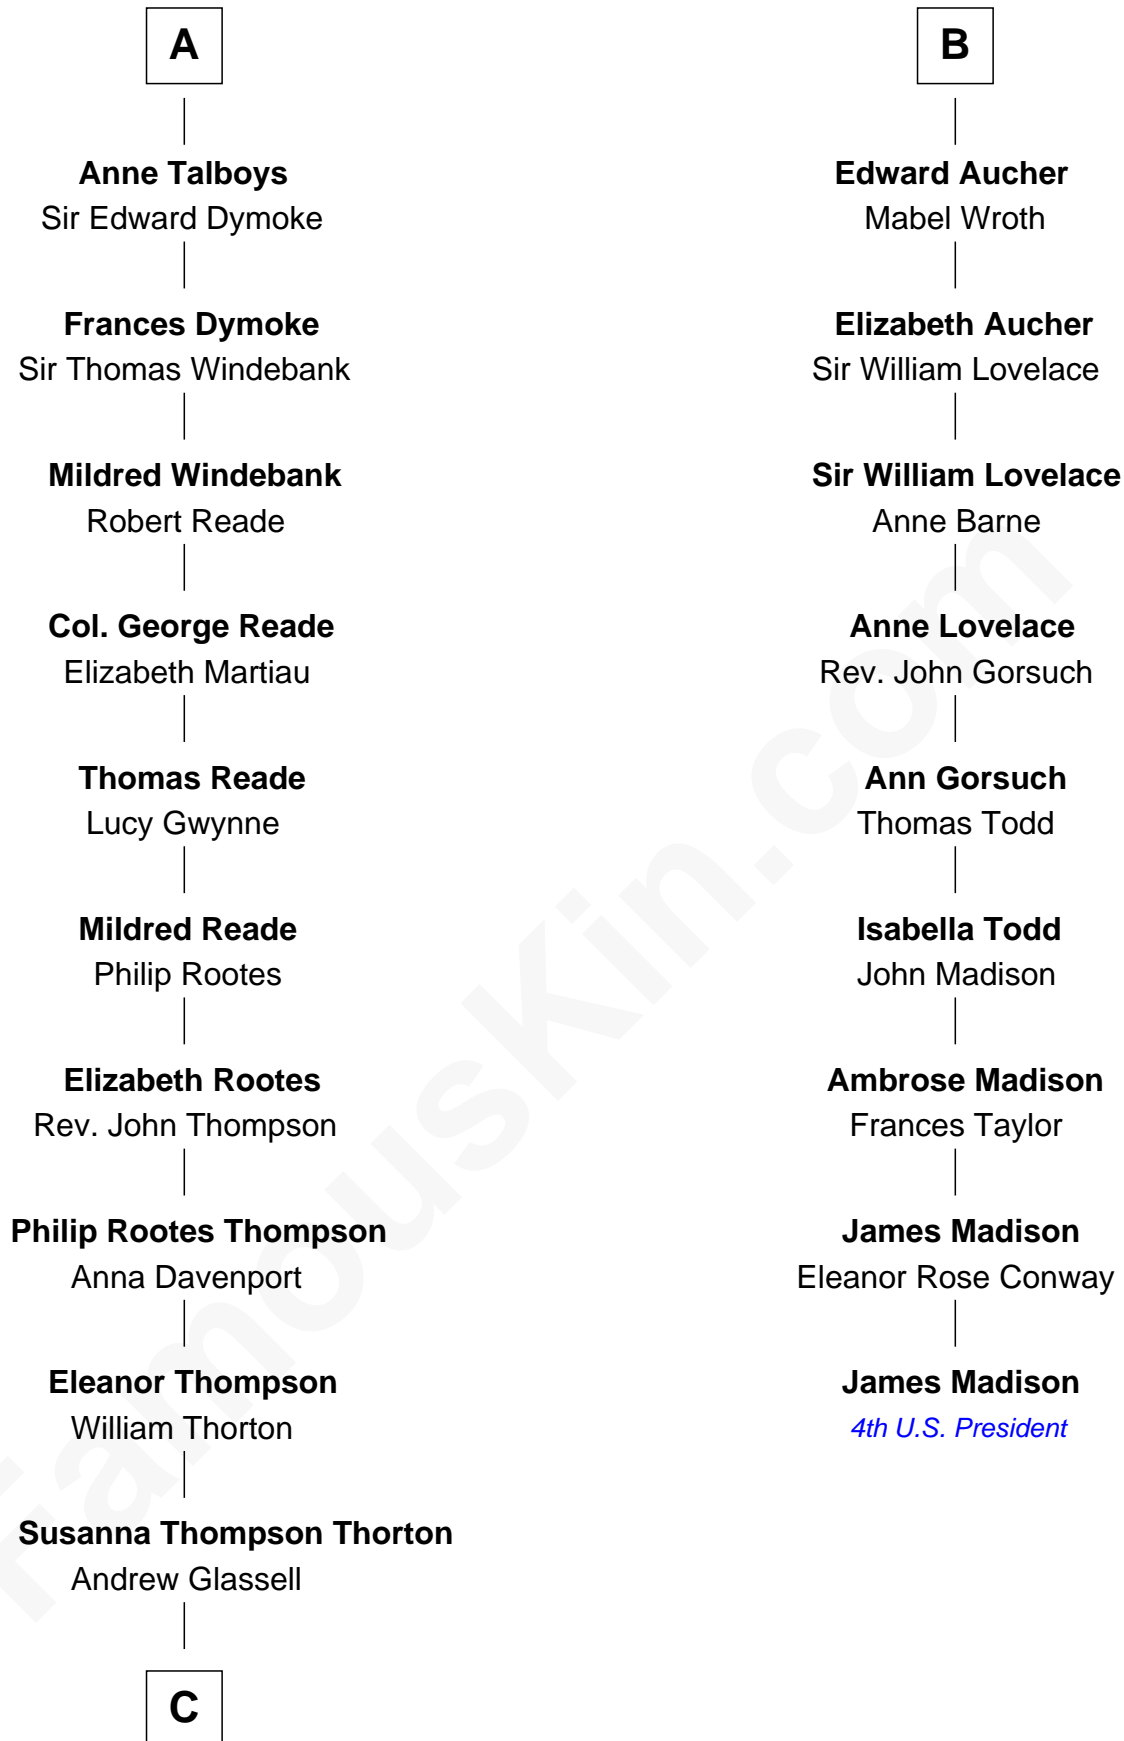

FamousKin.com
Relationship Chart of
General George S. Patton
U.S. Army - World War II

15th cousin 4 times removed of

James Madison
4th U.S. President

C

—
Susan Thornton Glassell

George Smith Patton

—
George Smith Patton

Ruth Wilson

—
General George S. Patton

U.S. Army - World War II

FamousKin.com