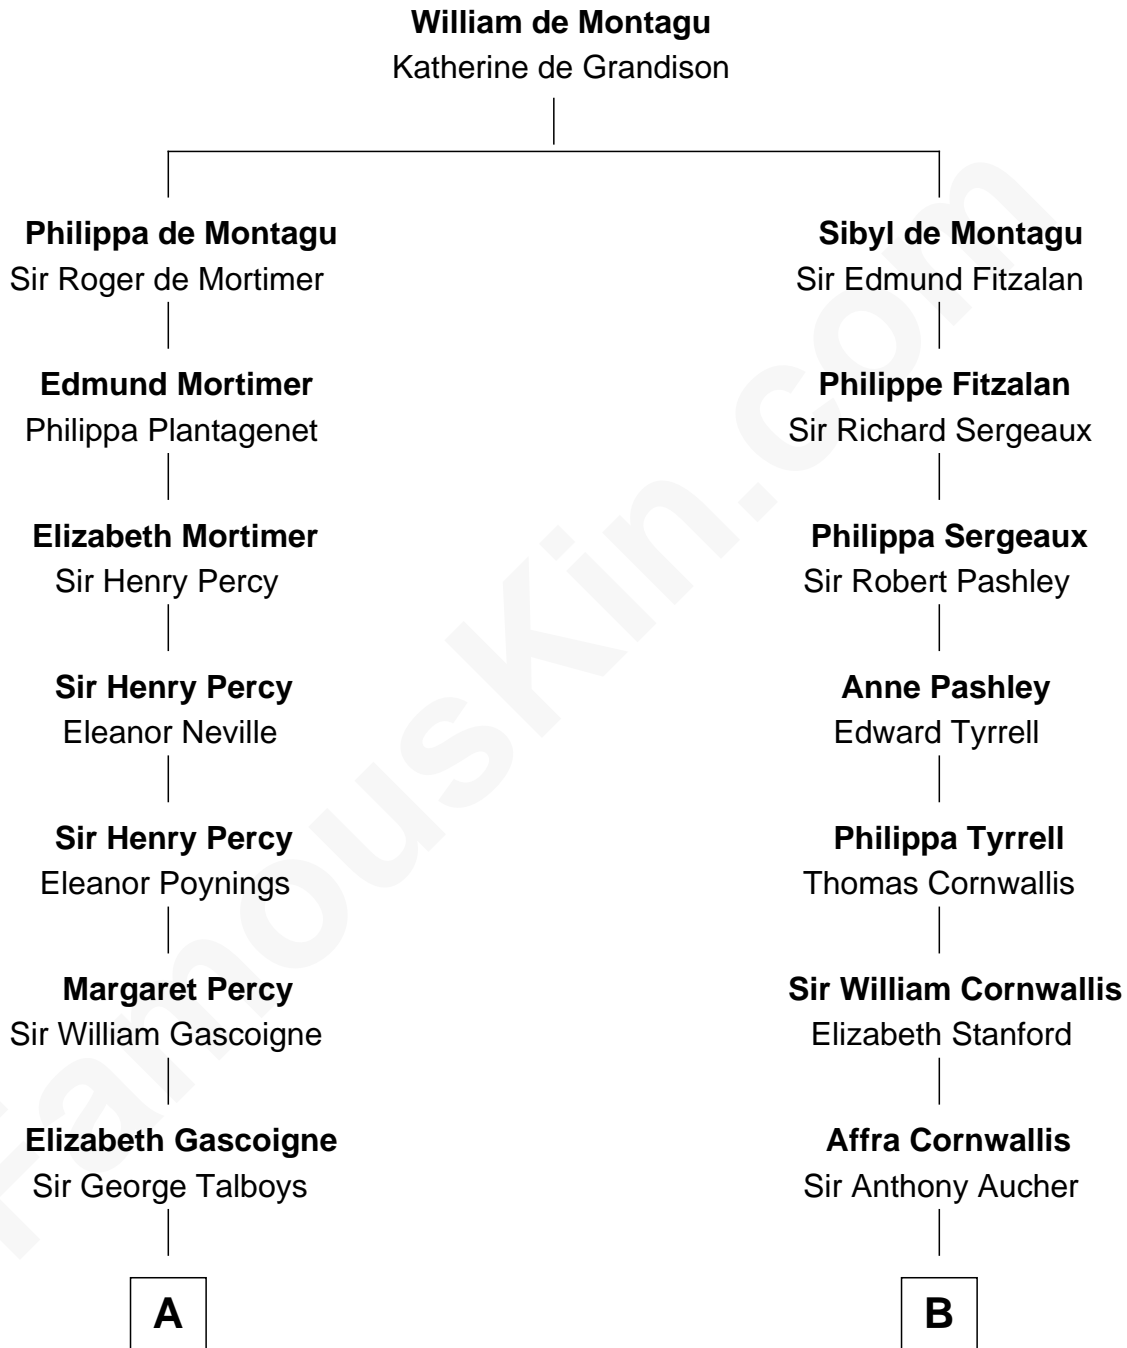

FamousKin.com
Relationship Chart of
General George S. Patton
U.S. Army - World War II

15th cousin 4 times removed of

James Madison
4th U.S. President

C

—
Susan Thornton Glassell

George Smith Patton

—
George Smith Patton

Ruth Wilson

—
General George S. Patton

U.S. Army - World War II

FamousKin.com