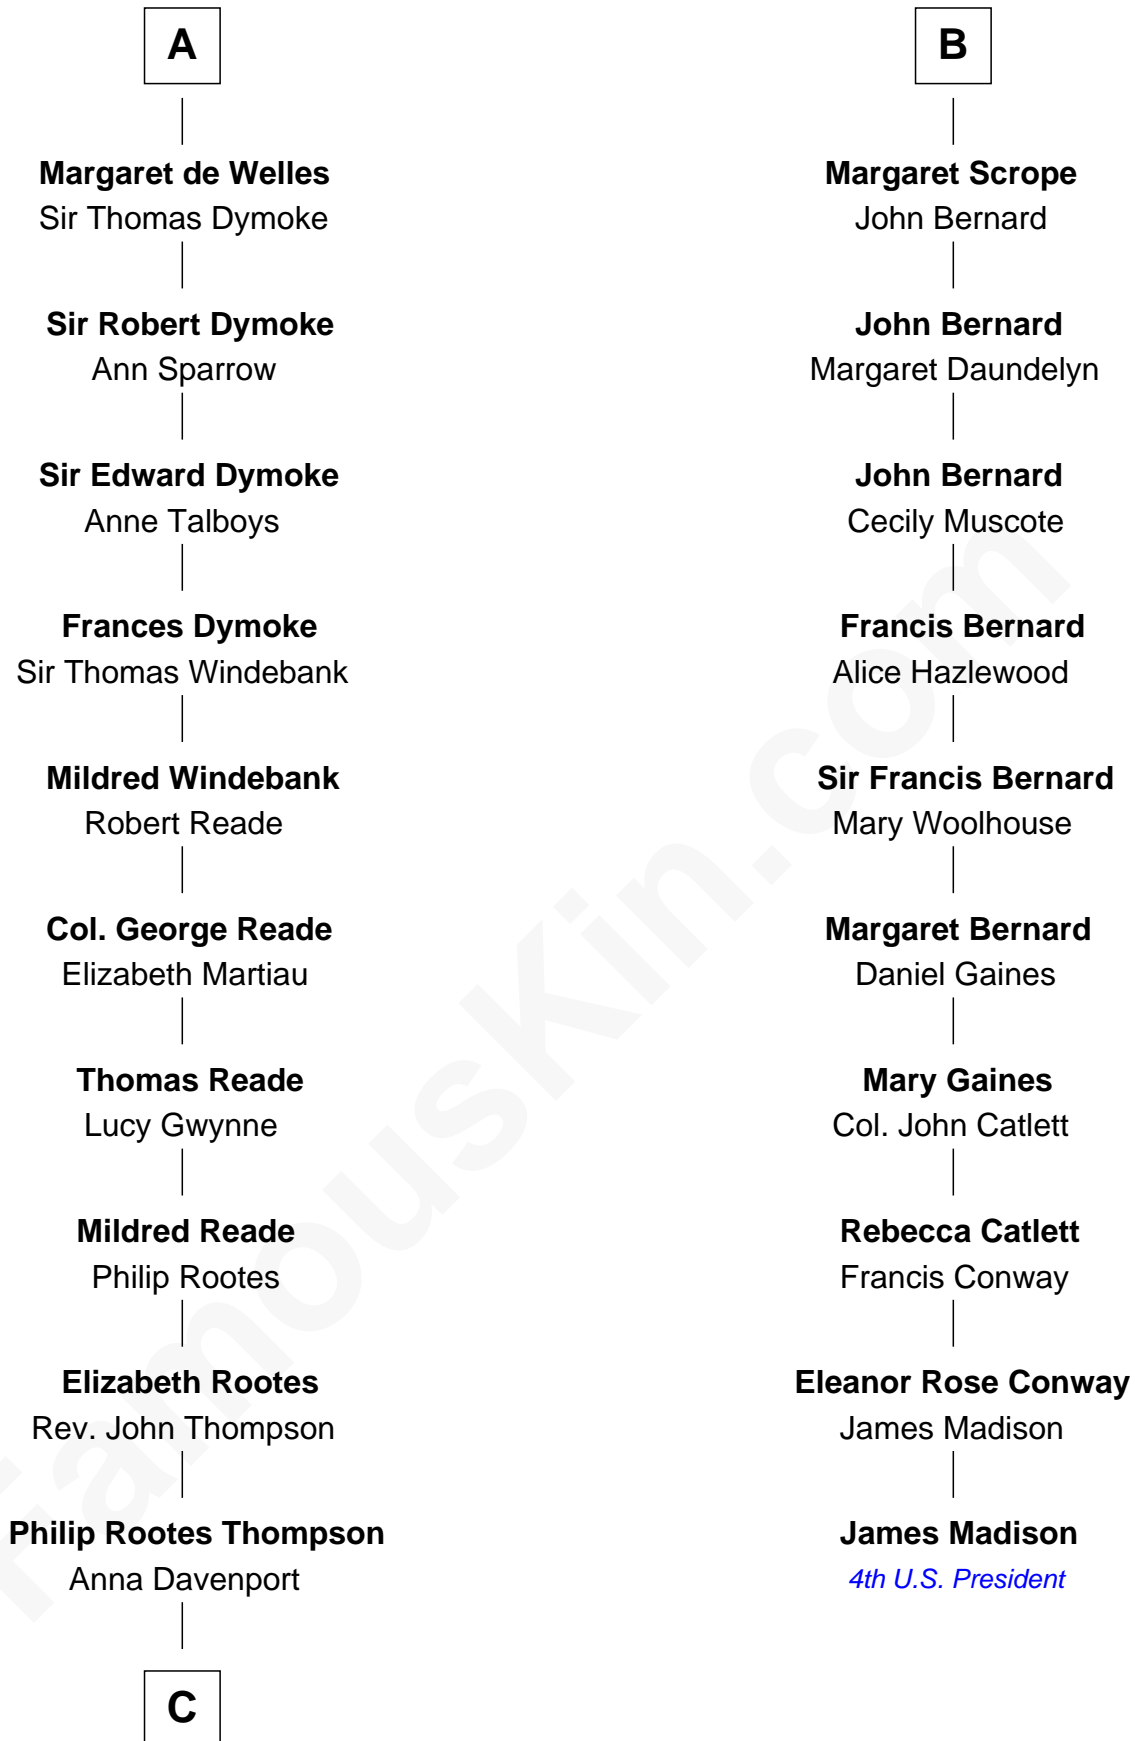

FamousKin.com
Relationship Chart of
General George S. Patton
U.S. Army - World War II

16th cousin 5 times removed of

James Madison
4th U.S. President

Roger Mortimer
Maud de Braose

Sir Edmund Mortimer
Margaret de Fiennes

Iseult de Mortimer
Sir Hugh I de Audley

Alice de Audley
Sir Ralph de Greystoke

Sir William de Greystoke
Joan FitzHenry

Sir Ralph de Greystoke
Katherine de Clifford

Maud de Greystoke
Eudo de Welles

Sir Lionel de Welles
Joan de Waterton

A

Sir Edmund Mortimer
Margaret de Fiennes

Iseult de Mortimer
Sir Hugh I de Audley

Alice de Audley
Sir Ralph de Neville

Sir John de Neville
Maude de Percy

Sir Ralph Neville
Margaret de Stafford

Margaret de Neville
Sir Richard Scrope

Sir Henry le Scrope
Elizabeth le Scrope

B

C

—
Eleanor Thompson

William Thorton

—
Susanna Thompson Thorton

Andrew Glassell

—
Susan Thornton Glassell