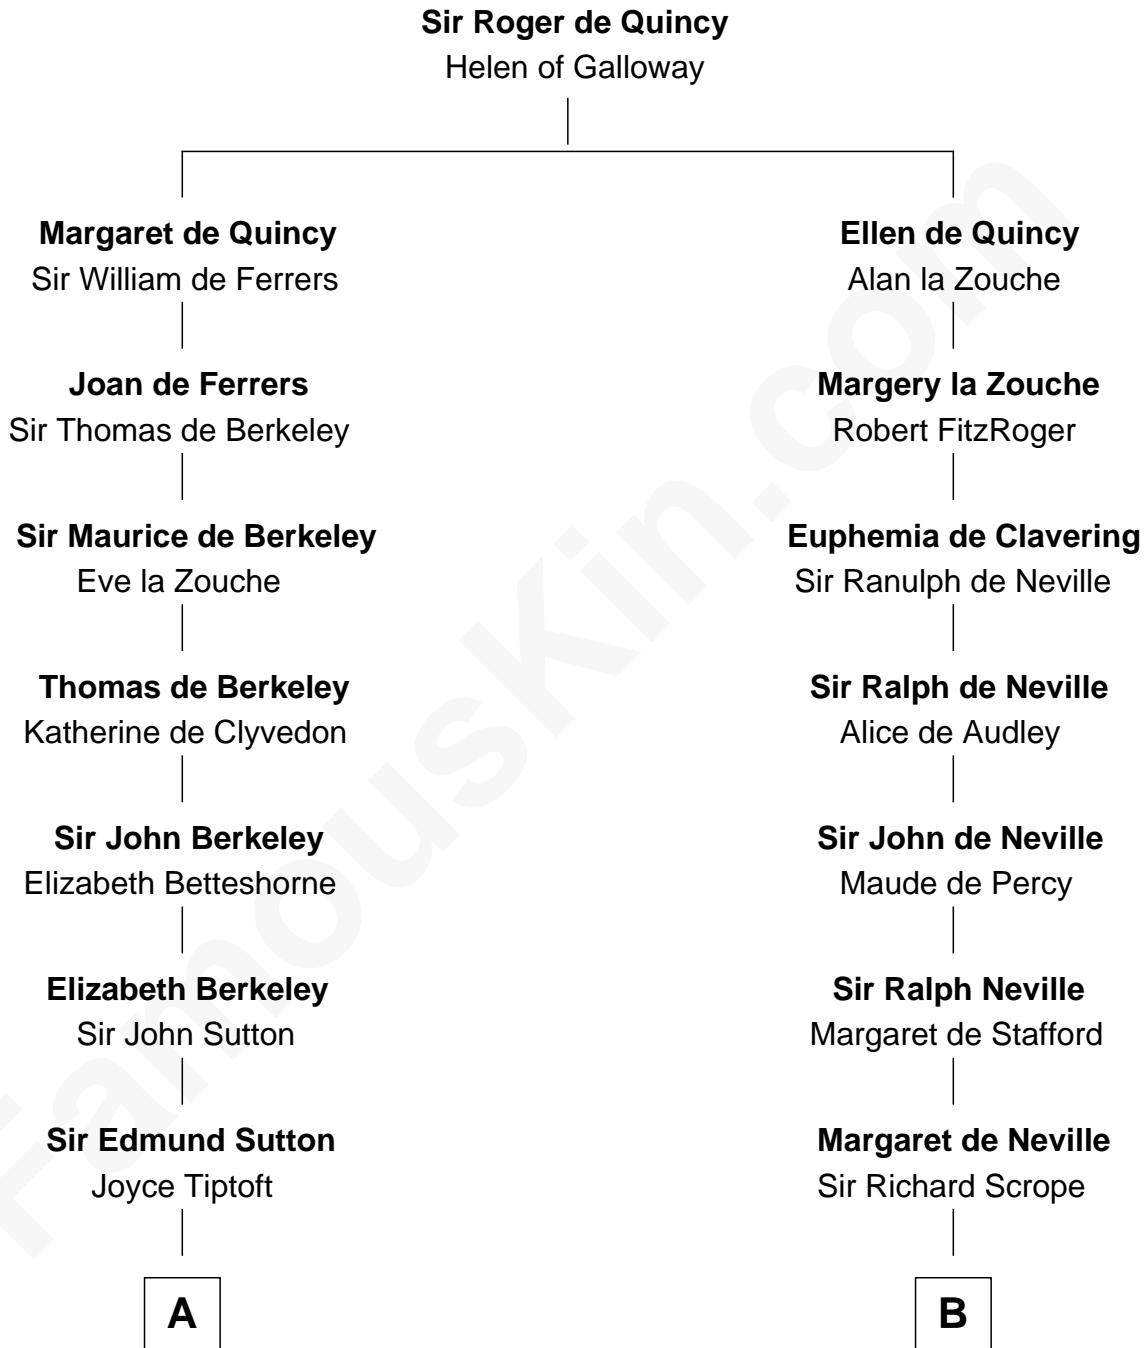

FamousKin.com
Relationship Chart of
General George S. Patton
U.S. Army - World War II

17th cousin 4 times removed of

James Madison
4th U.S. President

C

William Thorton
Eleanor Thompson

Susanna Thompson Thorton
Andrew Glassell

Susan Thornton Glassell
George Smith Patton

George Smith Patton
Ruth Wilson

General George S. Patton
U.S. Army - World War II

FamousKin.com