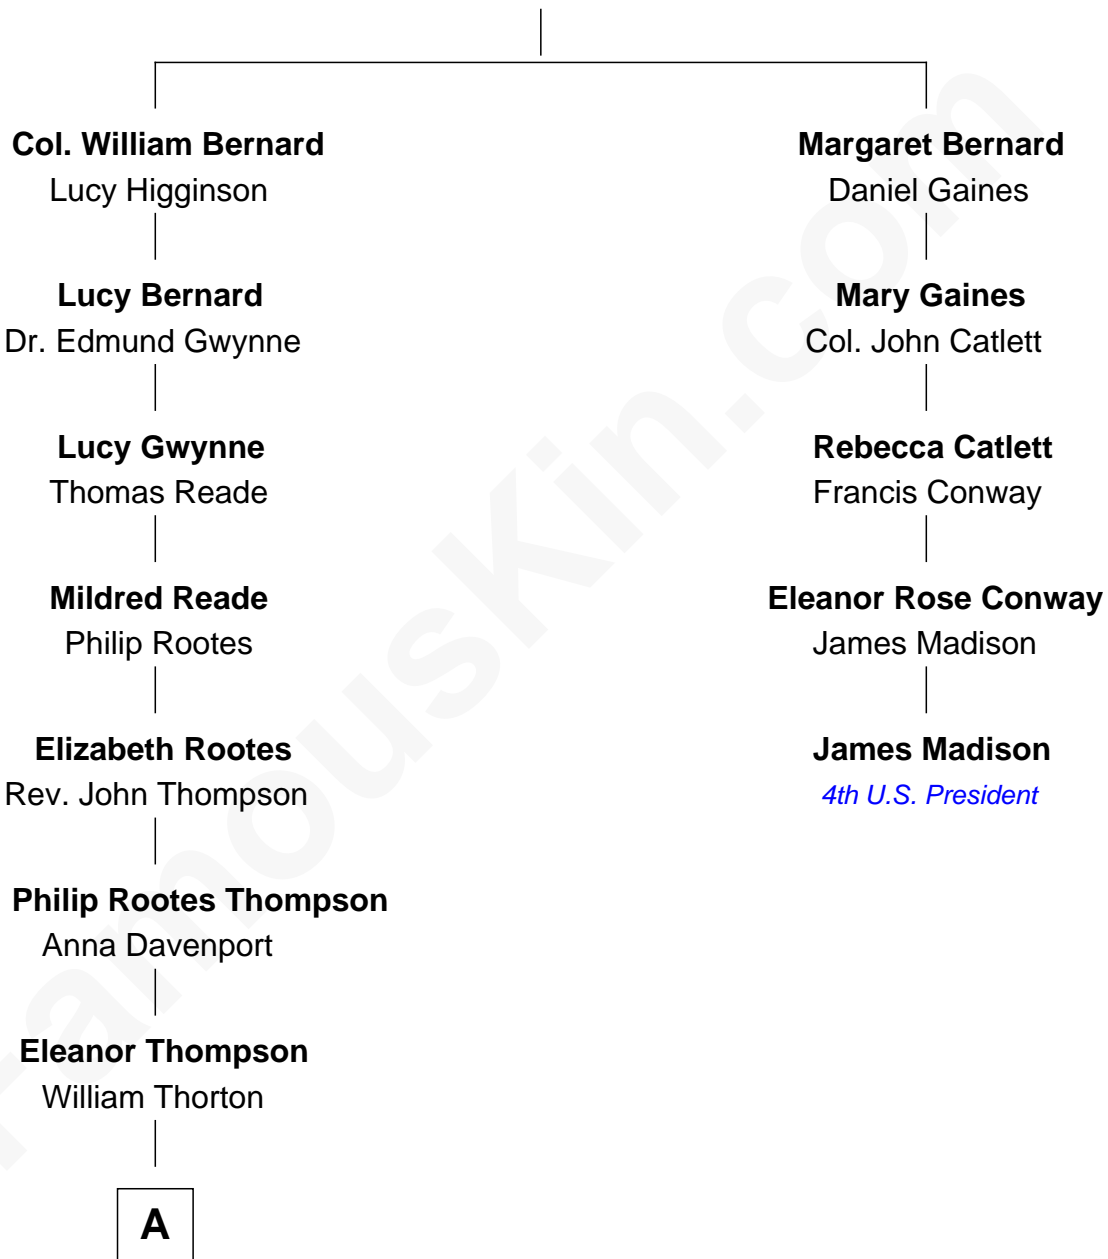

**FamousKin.com**  
**Relationship Chart of**  
**General George S. Patton**  
*U.S. Army - World War II*

4th cousin 6 times removed of

**James Madison**  
*4th U.S. President*

**Sir Francis Bernard**  
 Mary Woolhouse

**A**

—  
**Susanna Thompson Thorton**

Andrew Glassell

—  
**Susan Thornton Glassell**

George Smith Patton

—  
**George Smith Patton**

Ruth Wilson

—  
**General George S. Patton**