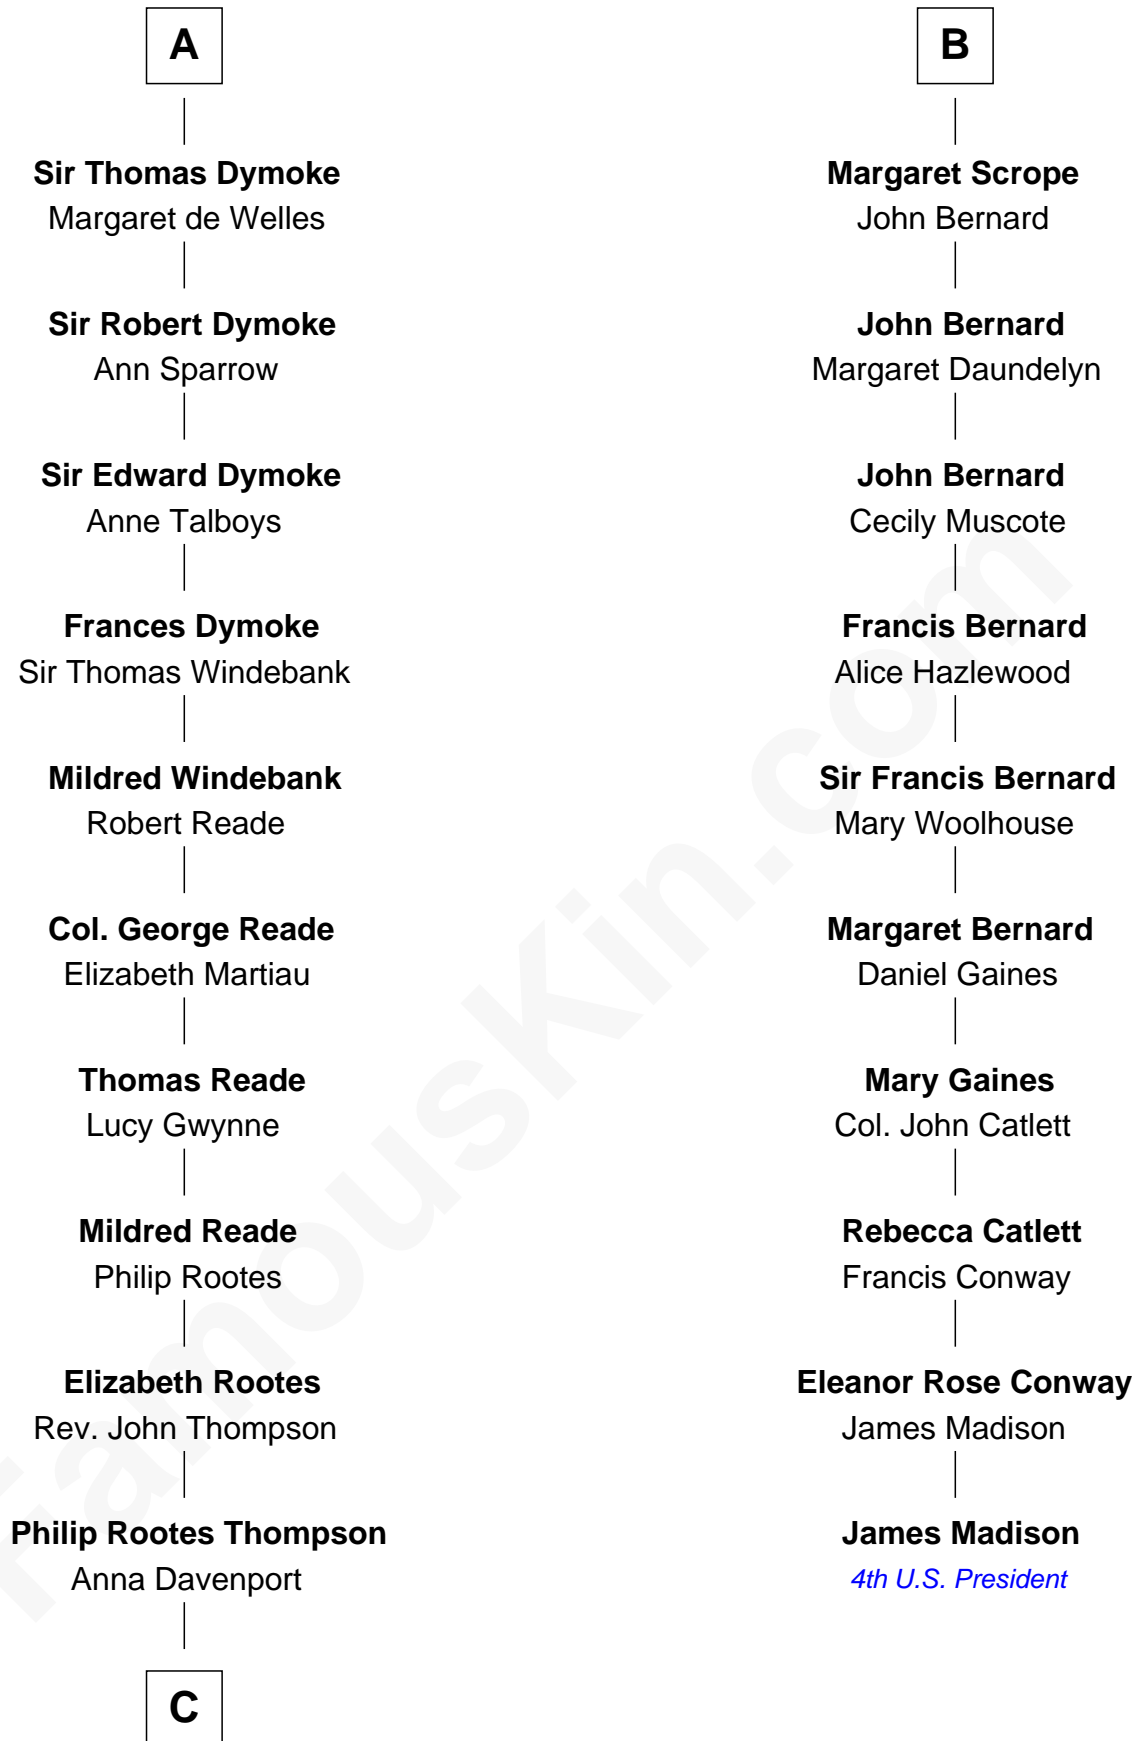

FamousKin.com
Relationship Chart of
General George S. Patton
U.S. Army - World War II

16th cousin 5 times removed of

James Madison
4th U.S. President

Gillo de Newsham

C

—
Eleanor Thompson

William Thorton

—
Susanna Thompson Thorton

Andrew Glassell

—
Susan Thornton Glassell

George Smith Patton

—
George Smith Patton

Ruth Wilson

—
General George S. Patton

U.S. Army - World War II

FamousKin.com