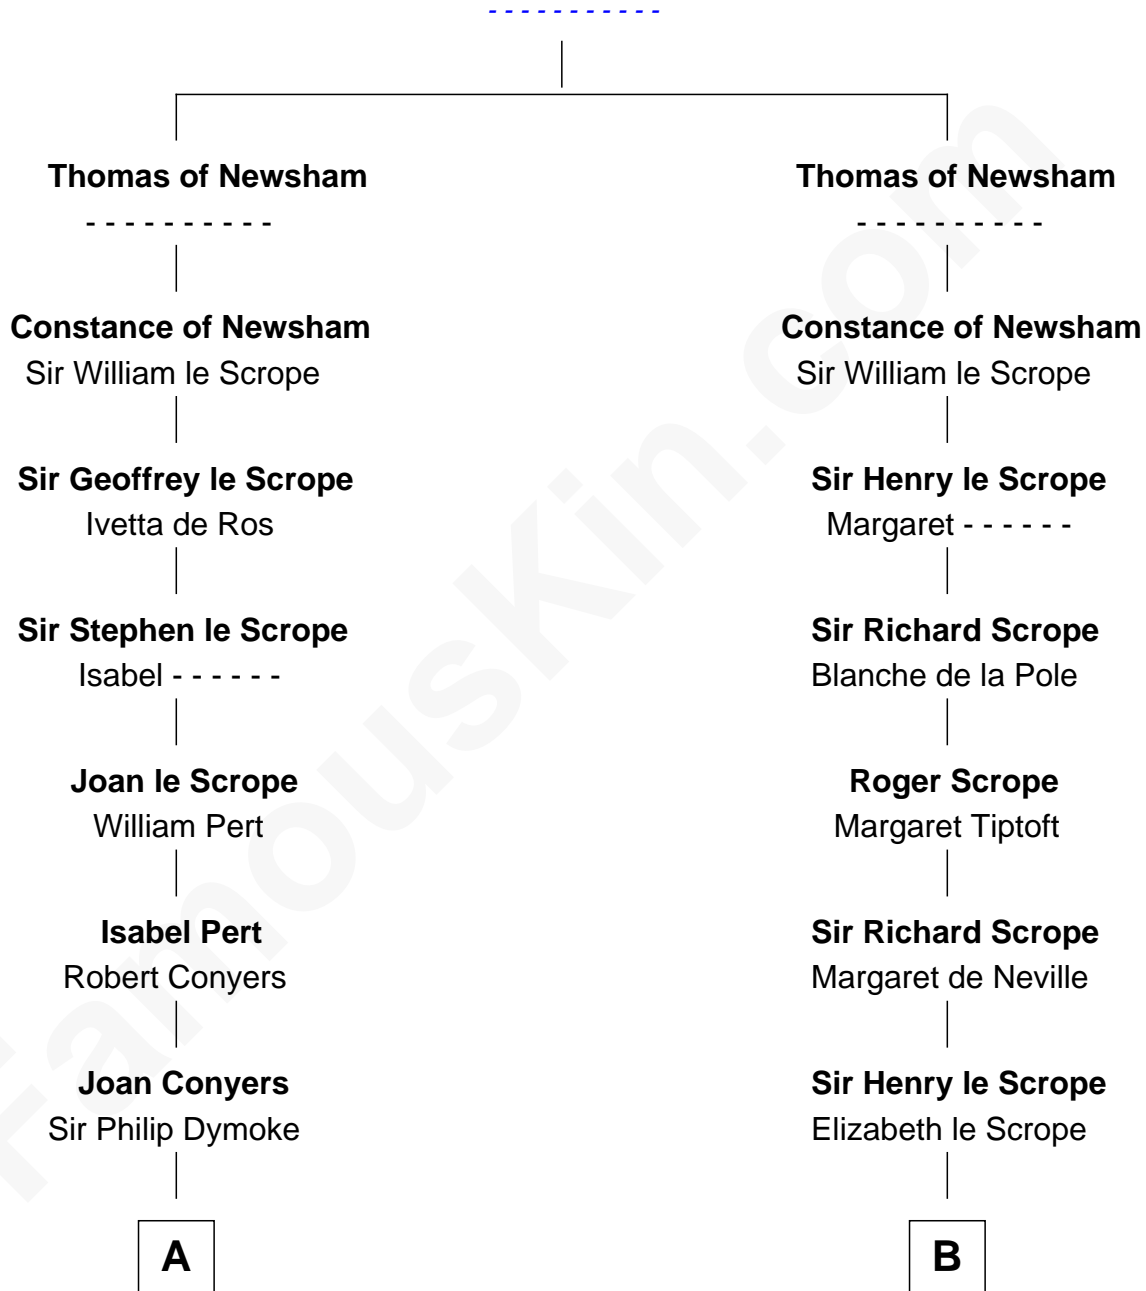

FamousKin.com
Relationship Chart of
General George S. Patton
U.S. Army - World War II

16th cousin 5 times removed of

James Madison
4th U.S. President

Gillo de Newsham

C

—
Eleanor Thompson

William Thorton

—
Susanna Thompson Thorton

Andrew Glassell

—
Susan Thornton Glassell

George Smith Patton

—
George Smith Patton

Ruth Wilson

—
General George S. Patton

U.S. Army - World War II

FamousKin.com