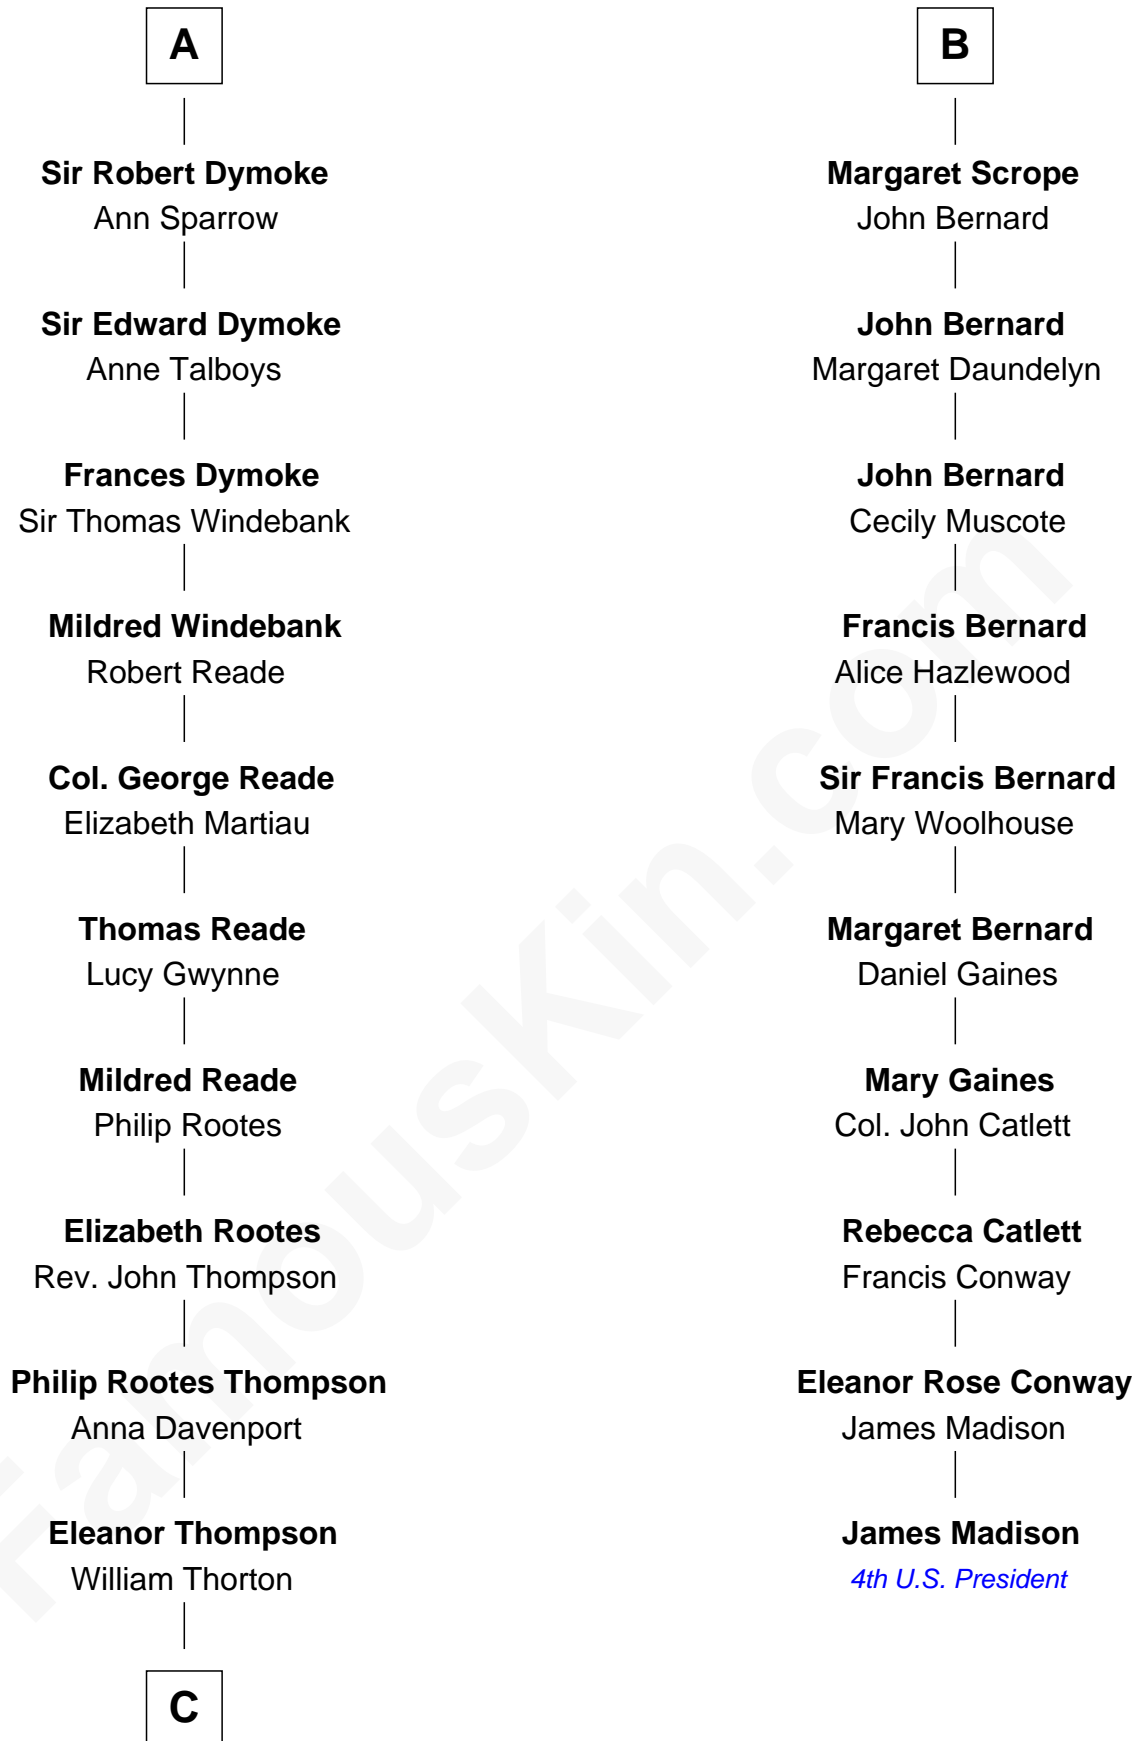

FamousKin.com
Relationship Chart of
General George S. Patton
U.S. Army - World War II

16th cousin 4 times removed of

James Madison
4th U.S. President

Sir William de Ros
 Lucy FitzPiers

Sir William de Ros
 Eustache Fitz Ralph

Sir Robert de Ros
 Isabel de Aubeney

William de Ros
 Maude de Vaux

Sir William de Ros
 Margery de Badlesmere

Maud de Roos
 John de Welles

Margery de Welles
 Stephen le Scrope

John le Scrope
 Elizabeth Chaworth

Elizabeth le Scrope
 Sir Henry le Scrope

B

C

—
Susanna Thompson Thorton

Andrew Glassell

—
Susan Thornton Glassell

George Smith Patton

—
George Smith Patton