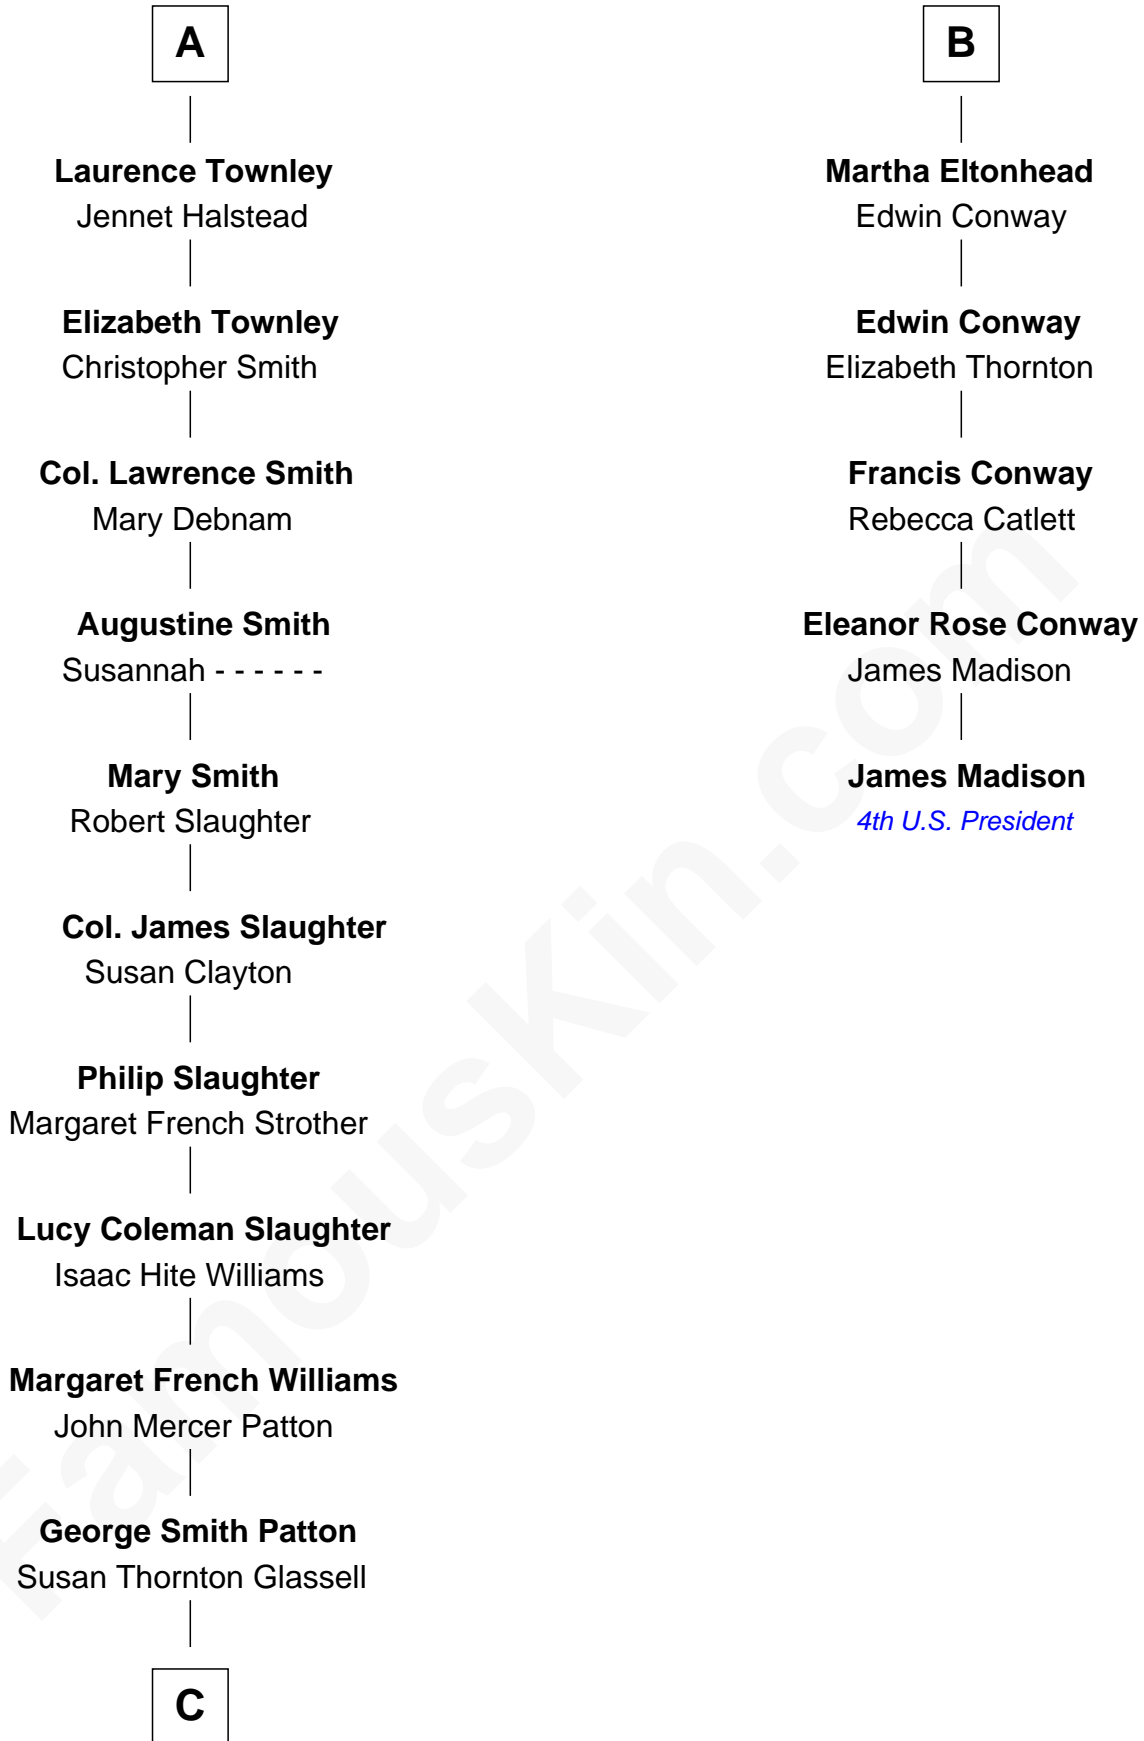

FamousKin.com
Relationship Chart of
General George S. Patton
U.S. Army - World War II

11th cousin 7 times removed of

James Madison
4th U.S. President

Sir Nicholas Harington
 Isabel English

C

George Smith Patton

Ruth Wilson

General George S. Patton

U.S. Army - World War II

FamousKin.com