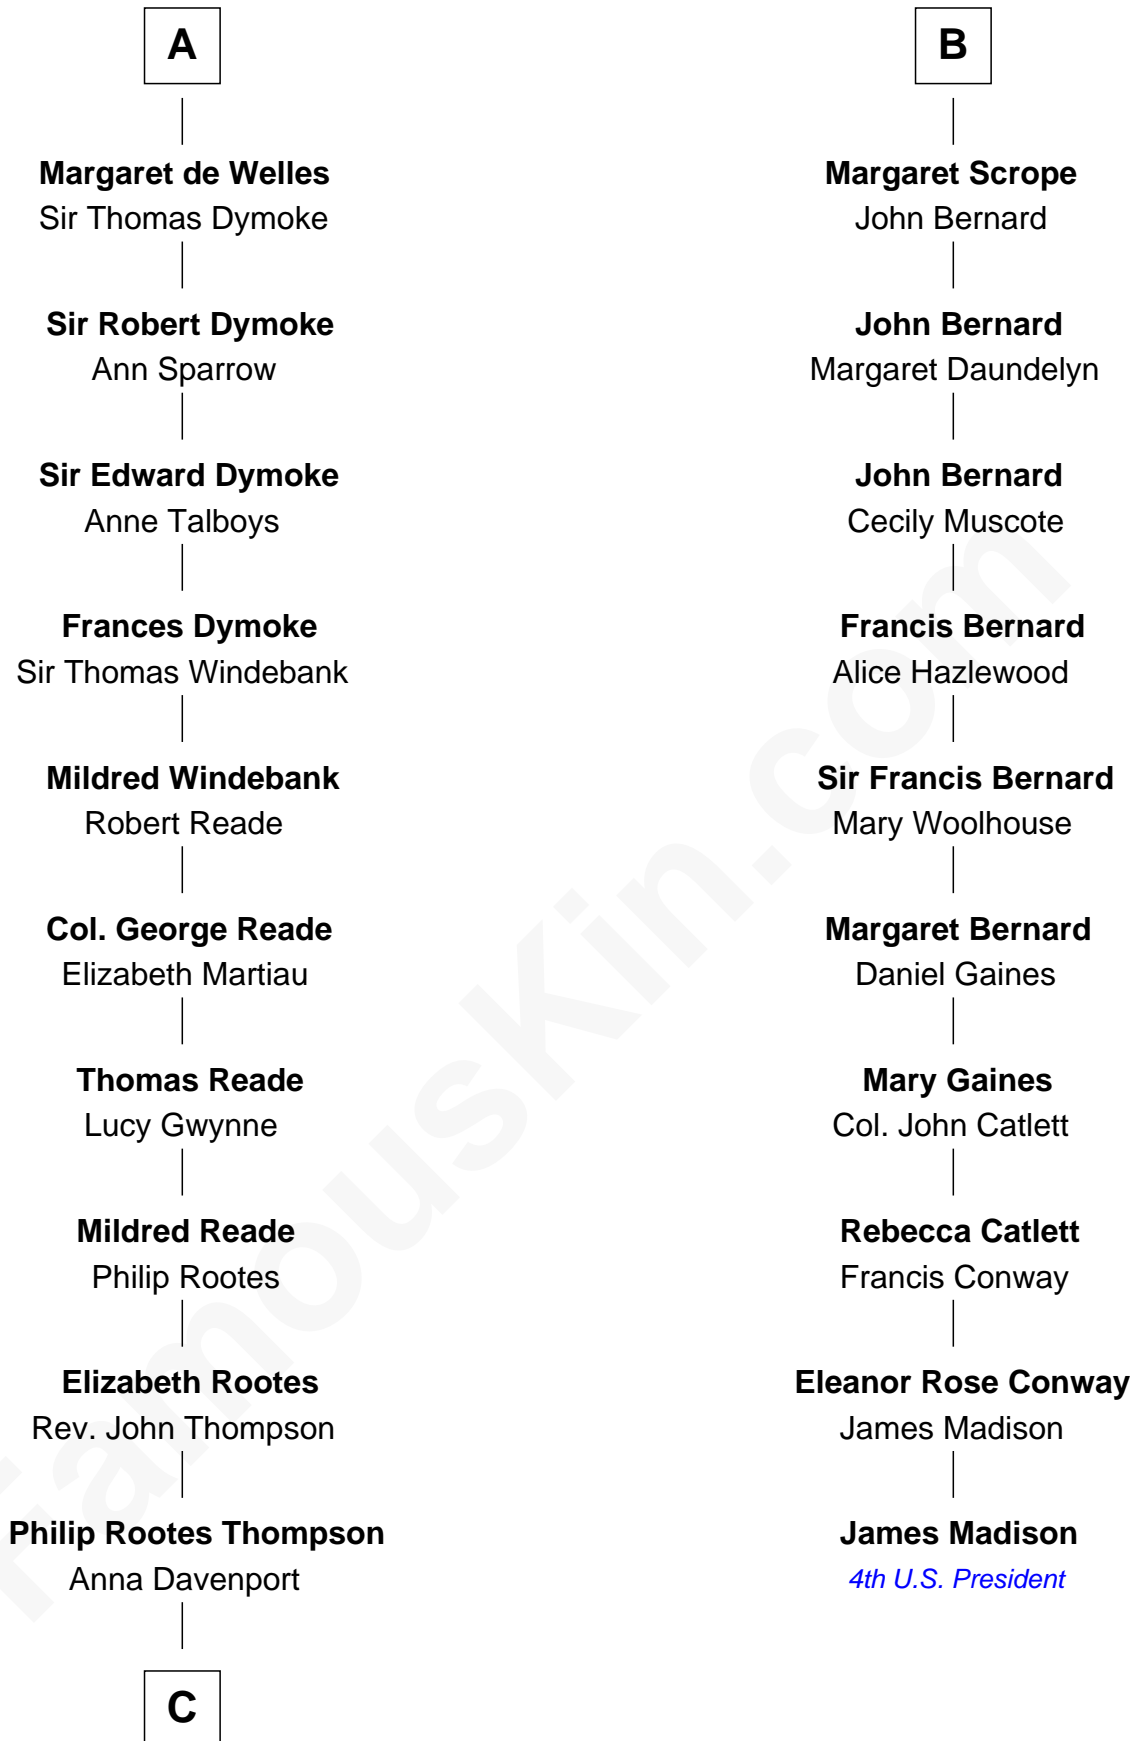

FamousKin.com
Relationship Chart of
General George S. Patton
U.S. Army - World War II

16th cousin 5 times removed of

James Madison
4th U.S. President

William Longespee
 Idoine de Camville

C

—
Eleanor Thompson

William Thorton

—
Susanna Thompson Thorton

Andrew Glassell

—
Susan Thornton Glassell

George Smith Patton

—
George Smith Patton

Ruth Wilson

—
General George S. Patton