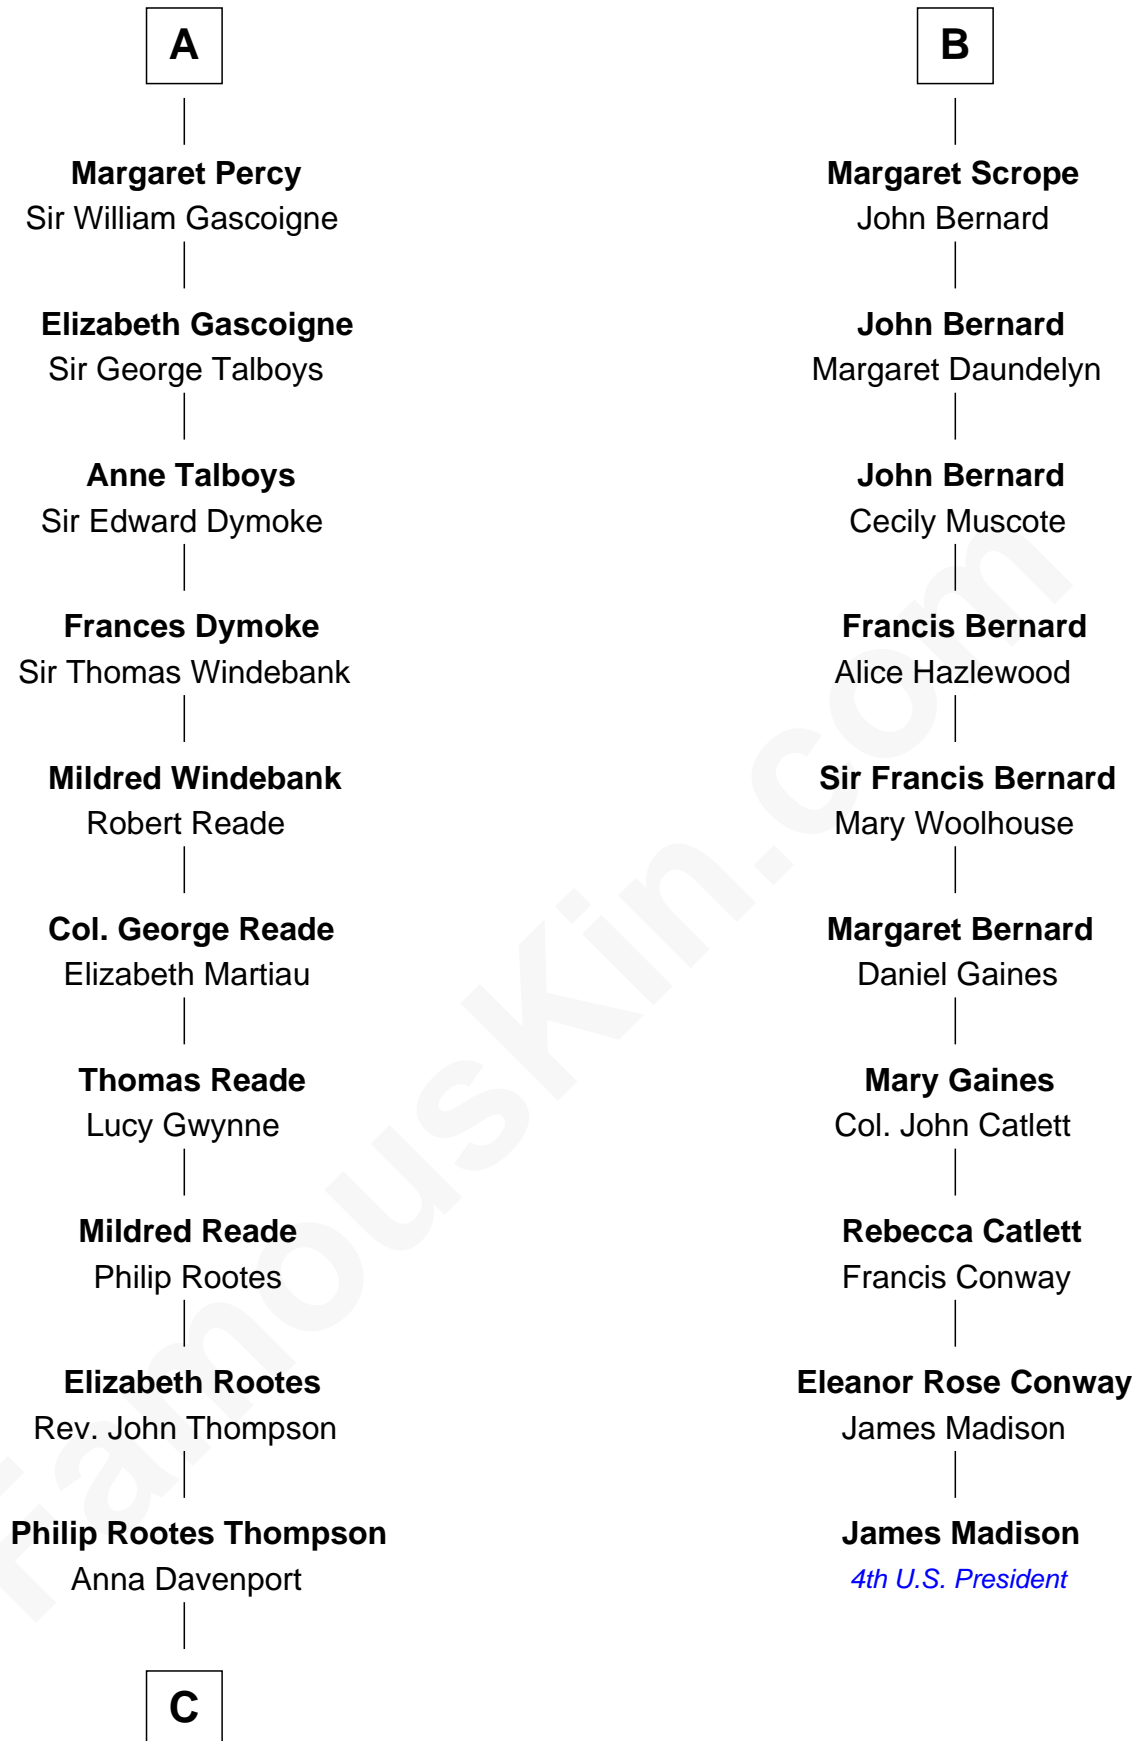

FamousKin.com
Relationship Chart of
General George S. Patton
U.S. Army - World War II

16th cousin 5 times removed of

James Madison
4th U.S. President

C

—
Eleanor Thompson

William Thorton

—
Susanna Thompson Thorton

Andrew Glassell

—
Susan Thornton Glassell

George Smith Patton

—
George Smith Patton

Ruth Wilson

—
General George S. Patton

U.S. Army - World War II

FamousKin.com