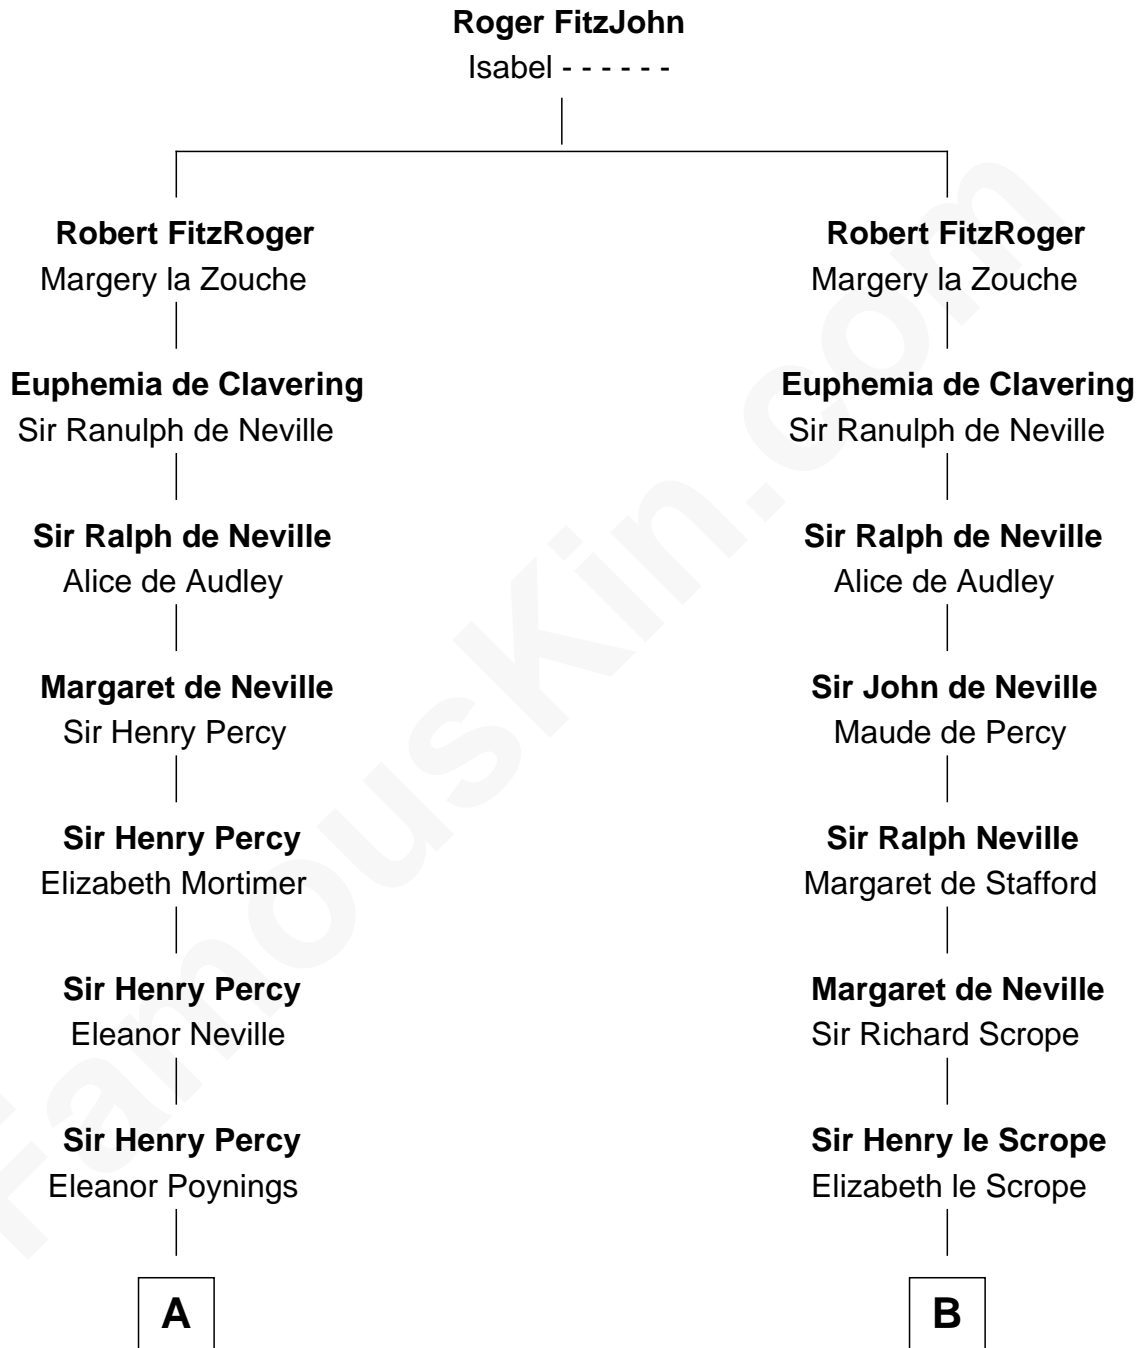

FamousKin.com
Relationship Chart of
General George S. Patton
U.S. Army - World War II

16th cousin 5 times removed of

James Madison
4th U.S. President

C

—
Eleanor Thompson

William Thorton

—
Susanna Thompson Thorton

Andrew Glassell

—
Susan Thornton Glassell

George Smith Patton

—
George Smith Patton

Ruth Wilson

—
General George S. Patton

U.S. Army - World War II

FamousKin.com