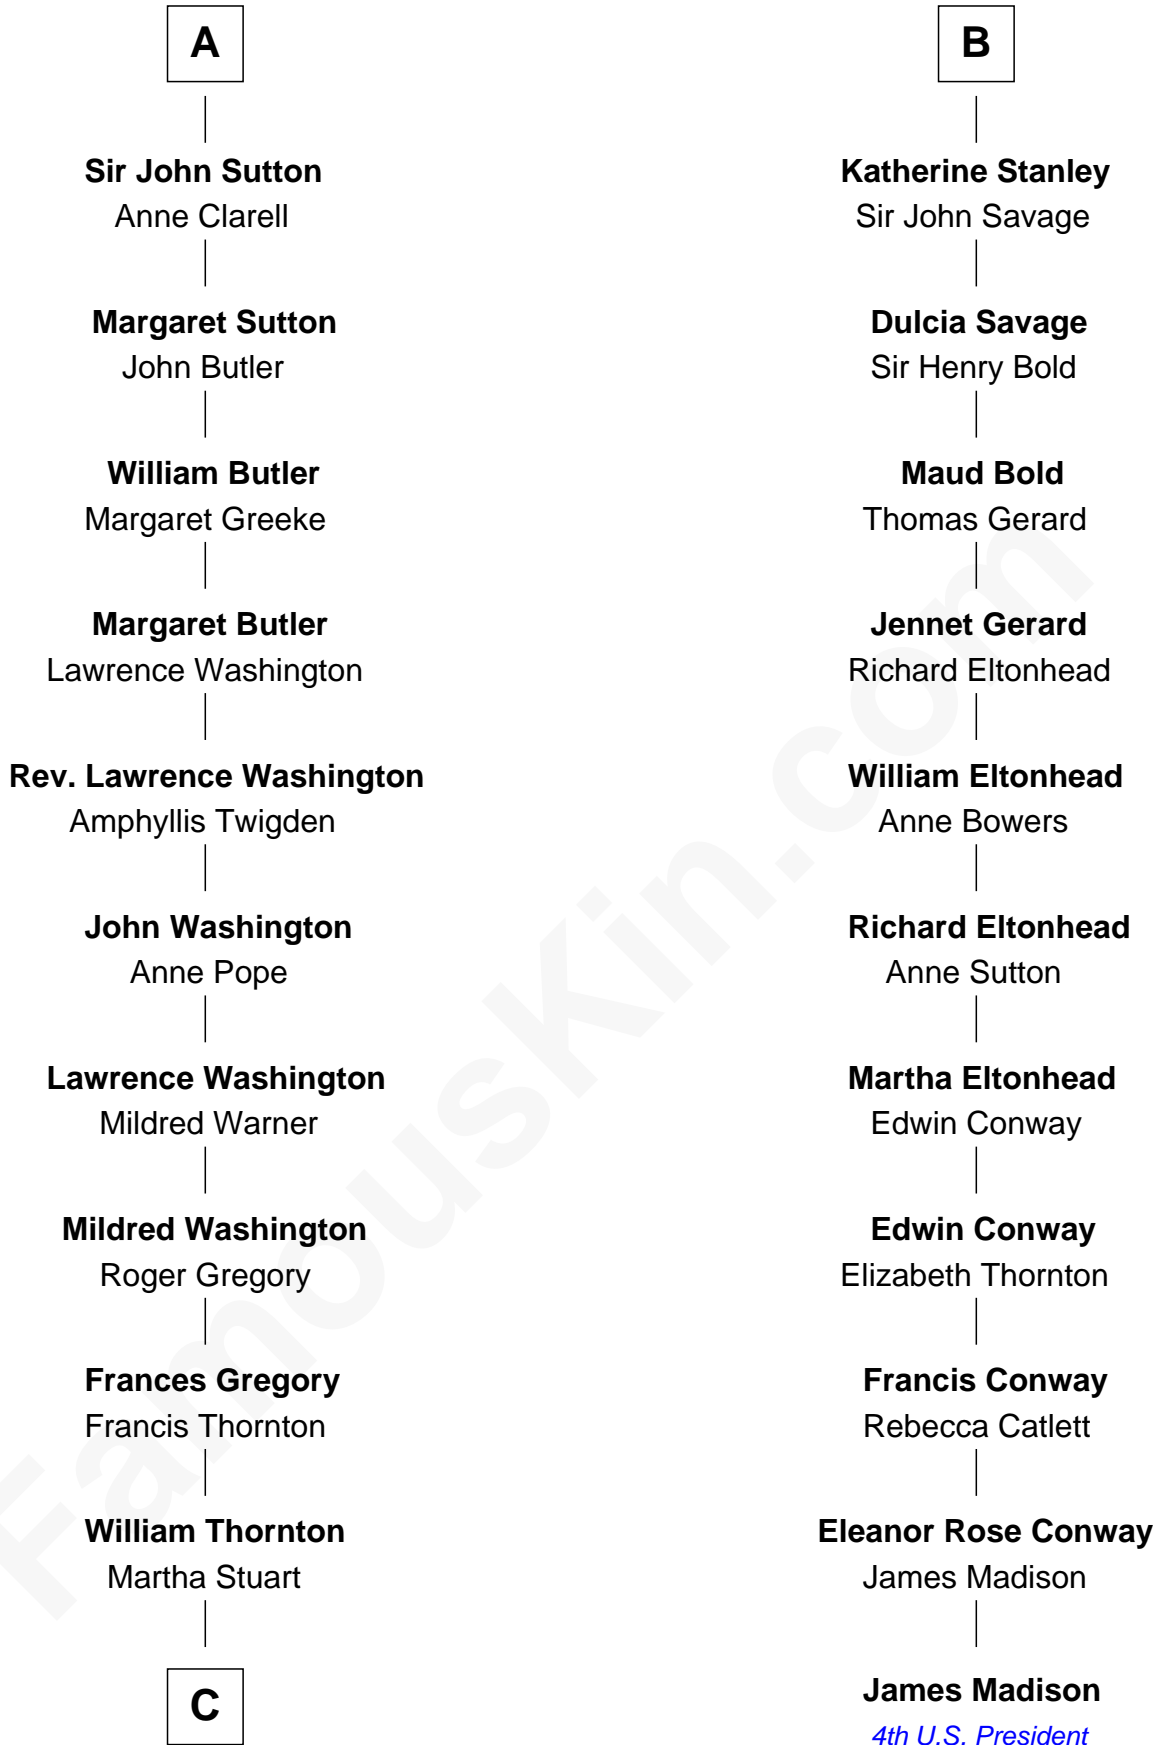

FamousKin.com
Relationship Chart of
General George S. Patton
U.S. Army - World War II

17th cousin 4 times removed of

James Madison
4th U.S. President

William de Braiose
 Eva Marshal

Eve de Braiose
 Sir William de Cantilupe

Milicent de Cantilupe
 Eudo la Zouche

Eve la Zouche
 Sir Maurice de Berkeley

Thomas de Berkeley
 Katherine de Clyvedon

Sir John Berkeley
 Elizabeth Betteshorne

Elizabeth Berkeley
 Sir John Sutton

Sir Edmund Sutton
 Joyce Tiptoft

A

Eleanor de Braiose
 Sir Humphrey de Bohun

Humphrey de Bohun
 Maud de Fiennes

Humphrey de Bohun
 Elizabeth Plantagenet

Sir William de Bohun
 Elizabeth de Badlesmere

Elizabeth de Bohun
 Sir Richard Fitzalan

Elizabeth Fitzalan
 Sir Robert Goushill

Joan Goushill
 Sir Thomas Stanley

B

C

William Thorton
Eleanor Thompson

Susanna Thompson Thorton
Andrew Glassell

Susan Thornton Glassell
George Smith Patton

George Smith Patton
Ruth Wilson