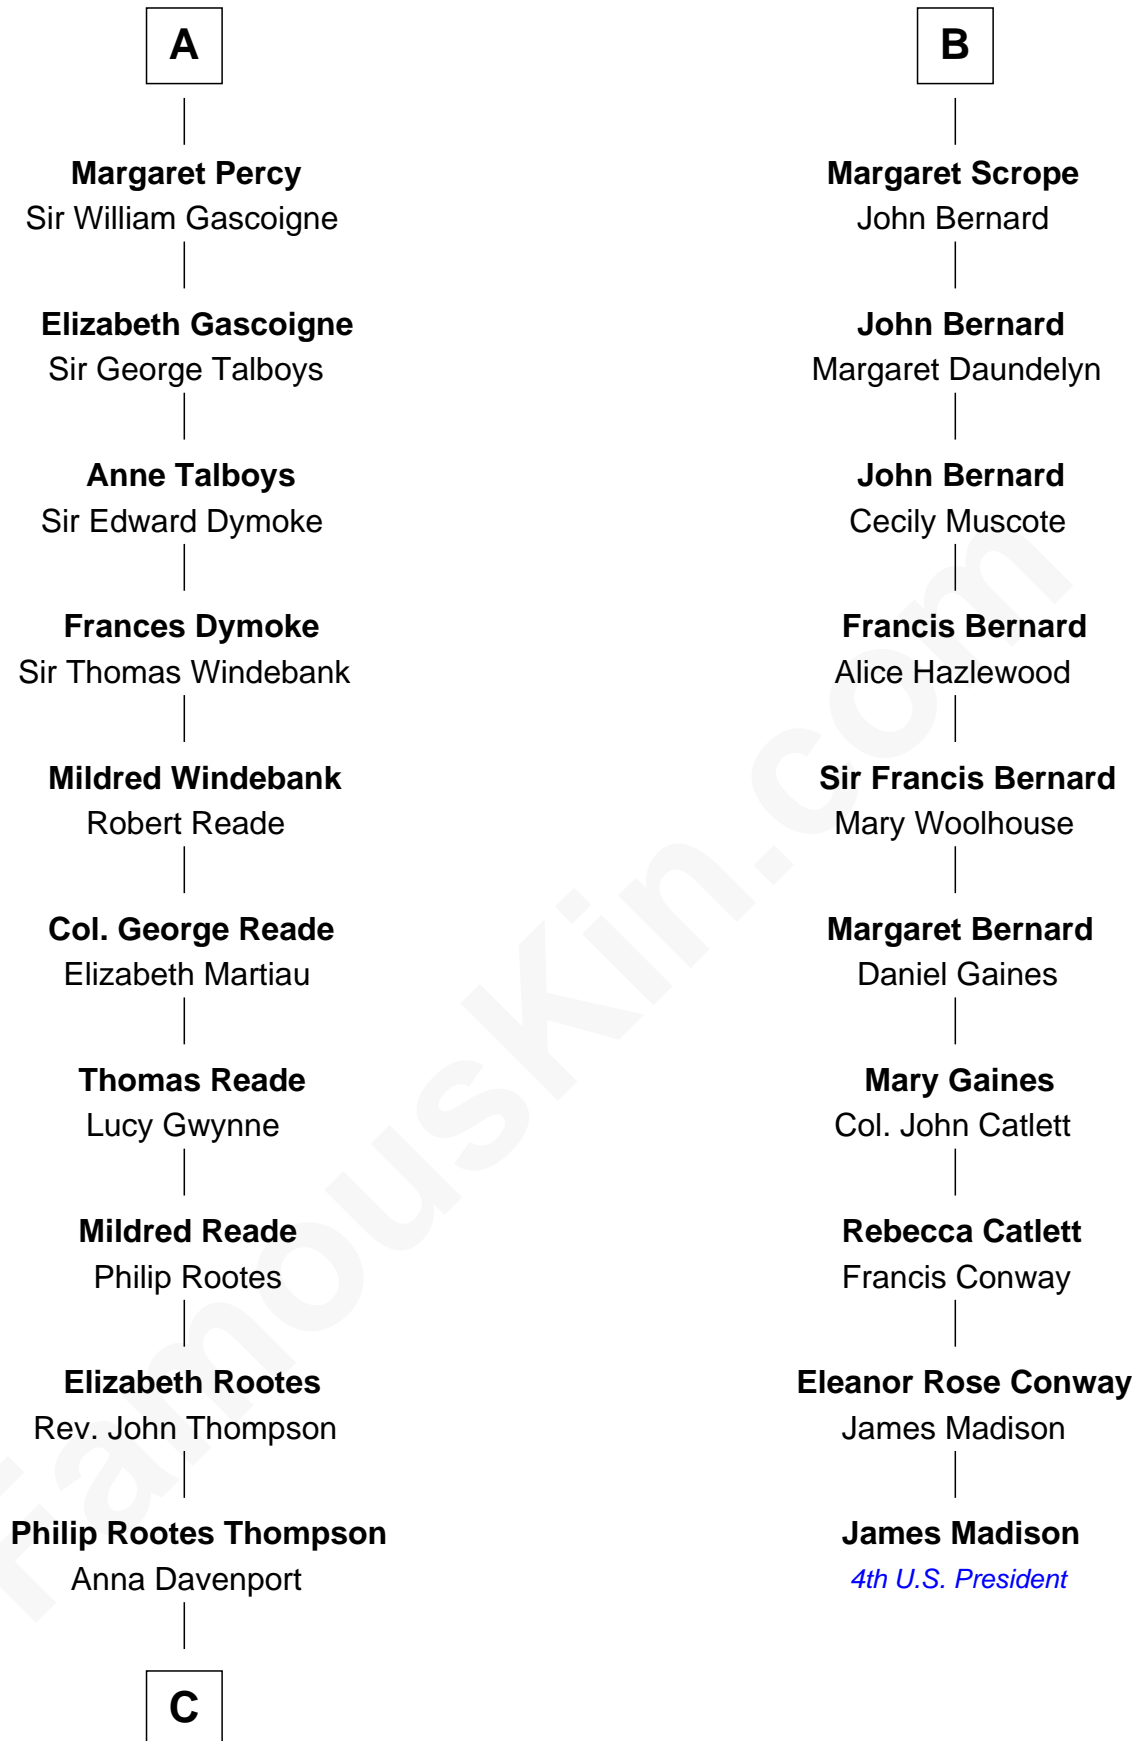

FamousKin.com
Relationship Chart of
General George S. Patton
U.S. Army - World War II

16th cousin 5 times removed of

James Madison
4th U.S. President

Sir Ralph FitzRanulph
 Anastasia de Percy

C

—
Eleanor Thompson

William Thorton

—
Susanna Thompson Thorton

Andrew Glassell

—
Susan Thornton Glassell

George Smith Patton

—
George Smith Patton

Ruth Wilson

—
General George S. Patton