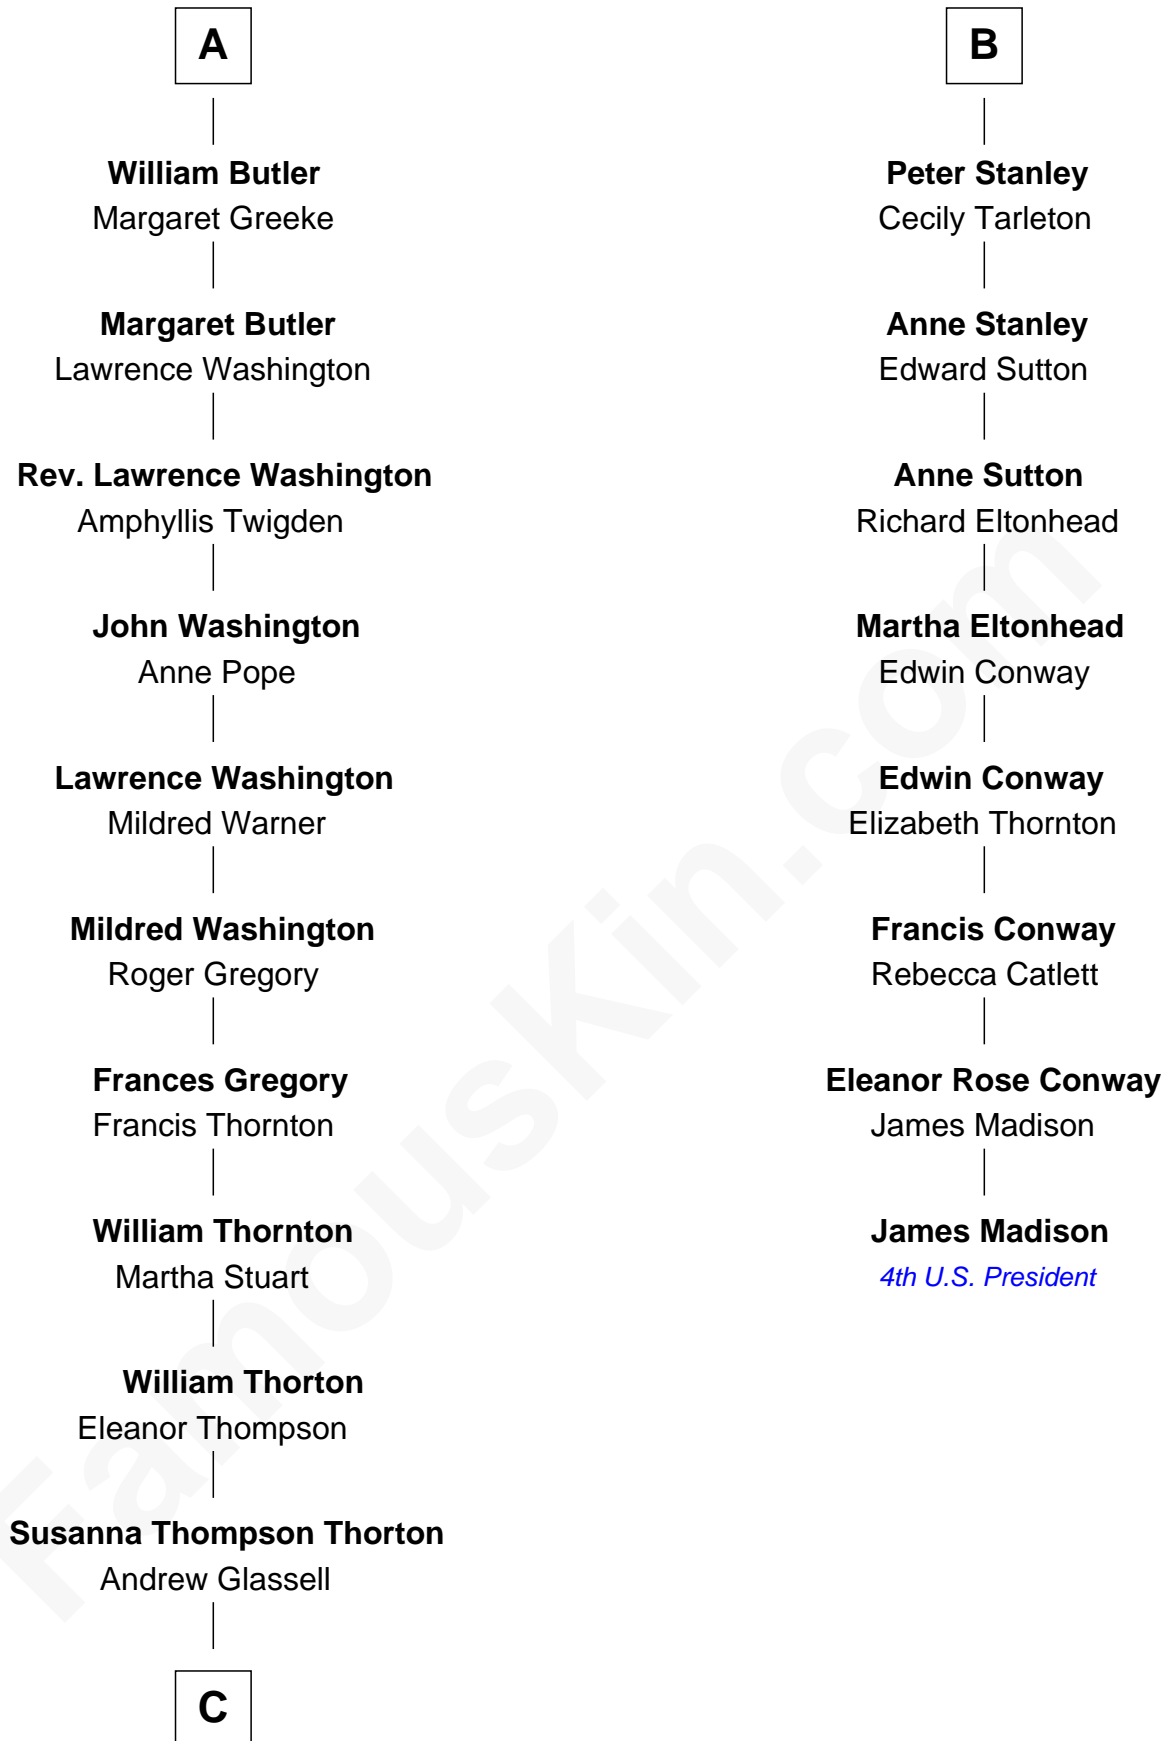

**FamousKin.com**  
**Relationship Chart of**  
**General George S. Patton**  
*U.S. Army - World War II*

14th cousin 5 times removed of

**James Madison**  
*4th U.S. President*

**Sir Robert de Holland**  
 Maude la Zouche

**C**

—  
**Susan Thornton Glassell**

George Smith Patton

—  
**George Smith Patton**

Ruth Wilson

—  
**General George S. Patton**

*U.S. Army - World War II*

FamousKin.com