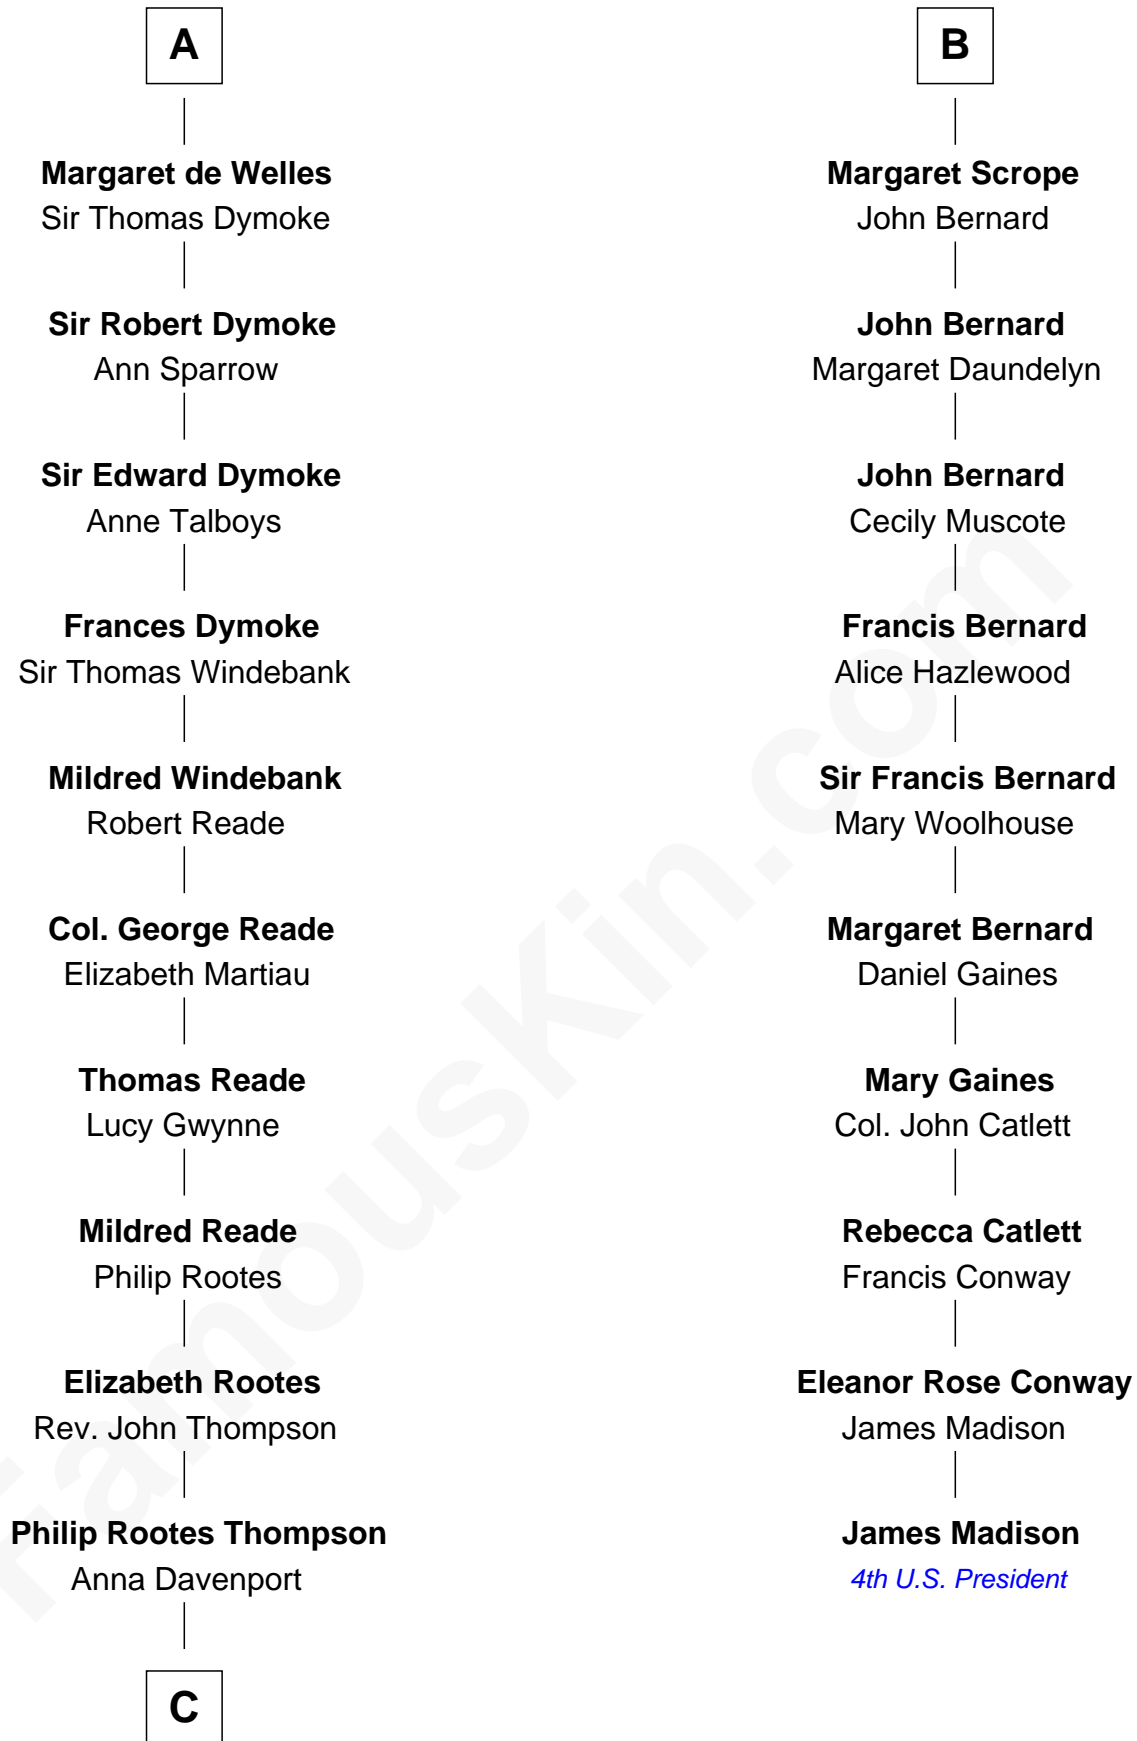

FamousKin.com
Relationship Chart of
General George S. Patton
U.S. Army - World War II

16th cousin 5 times removed of

James Madison
4th U.S. President

Henry de Audley
 Bertrade de Mainwaring

C

—
Eleanor Thompson

William Thorton

—
Susanna Thompson Thorton

Andrew Glassell

—
Susan Thornton Glassell

George Smith Patton

—
George Smith Patton

Ruth Wilson

—
General George S. Patton