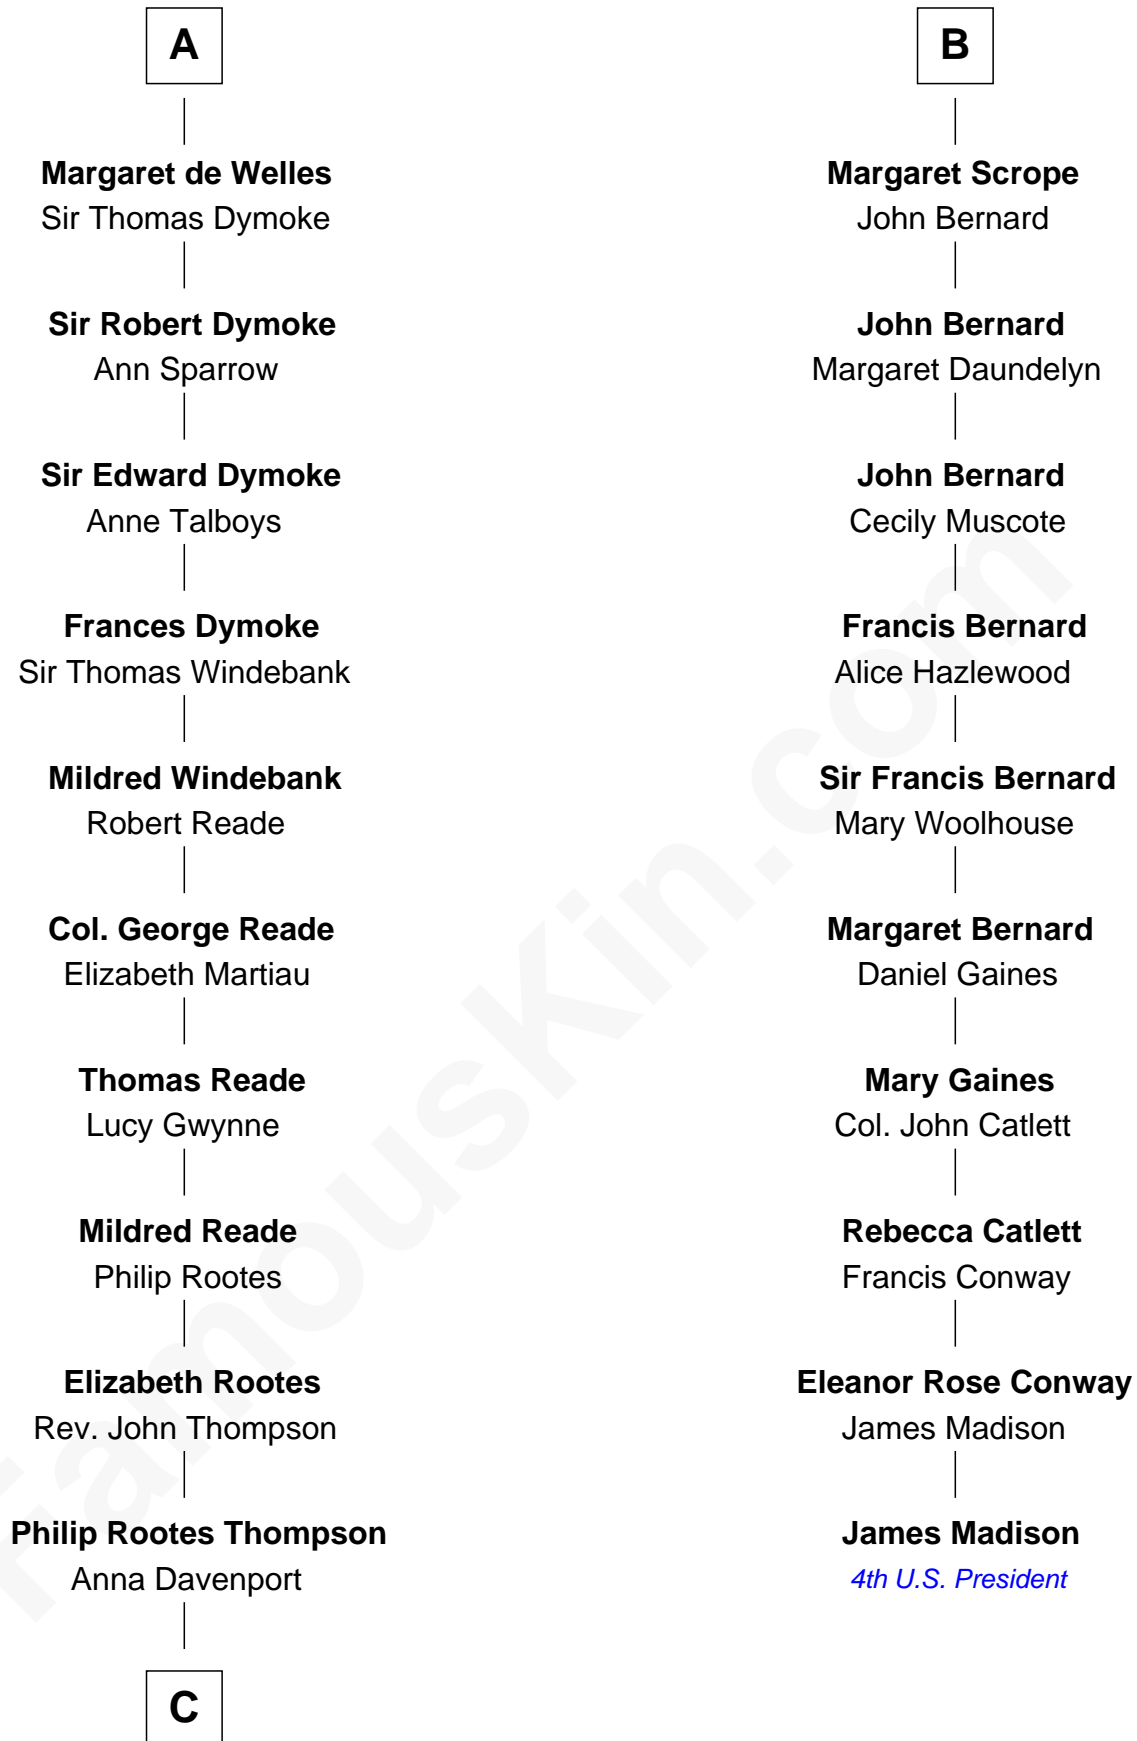

FamousKin.com
Relationship Chart of
General George S. Patton
U.S. Army - World War II

16th cousin 5 times removed of

James Madison
4th U.S. President

C

—
Eleanor Thompson

William Thorton

—
Susanna Thompson Thorton

Andrew Glassell

—
Susan Thornton Glassell

George Smith Patton

—
George Smith Patton

Ruth Wilson

—
General George S. Patton

U.S. Army - World War II

FamousKin.com