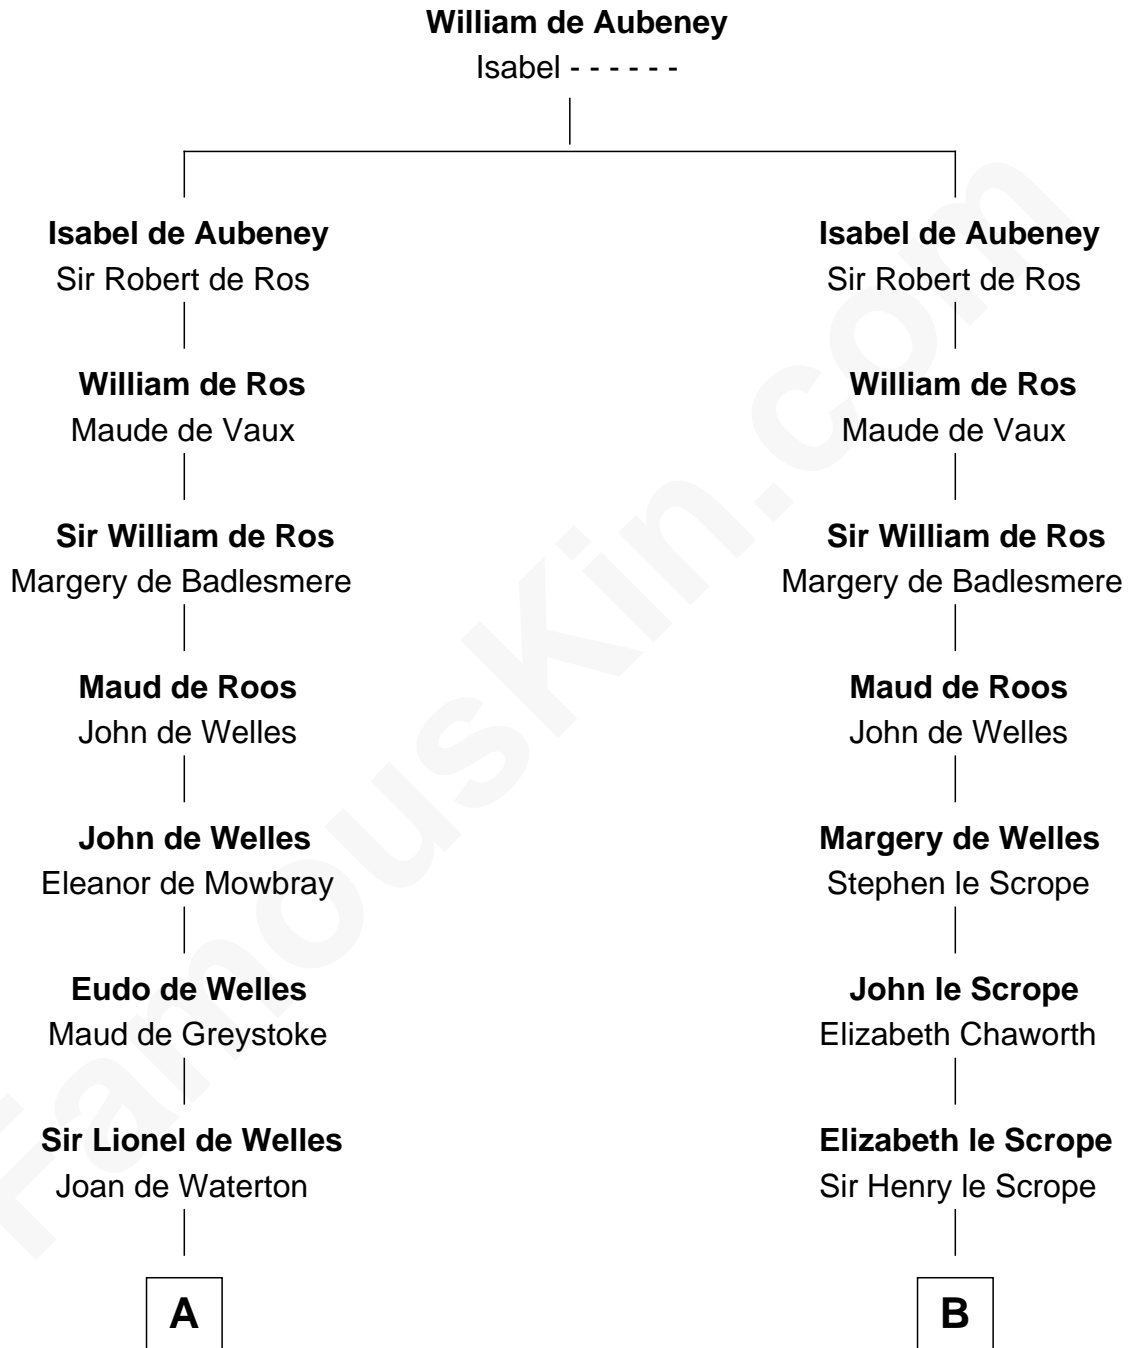

FamousKin.com
Relationship Chart of
General George S. Patton
U.S. Army - World War II

16th cousin 5 times removed of

James Madison
4th U.S. President

C

—
Eleanor Thompson

William Thorton

—
Susanna Thompson Thorton

Andrew Glassell

—
Susan Thornton Glassell

George Smith Patton

—
George Smith Patton

Ruth Wilson

—
General George S. Patton

U.S. Army - World War II

FamousKin.com