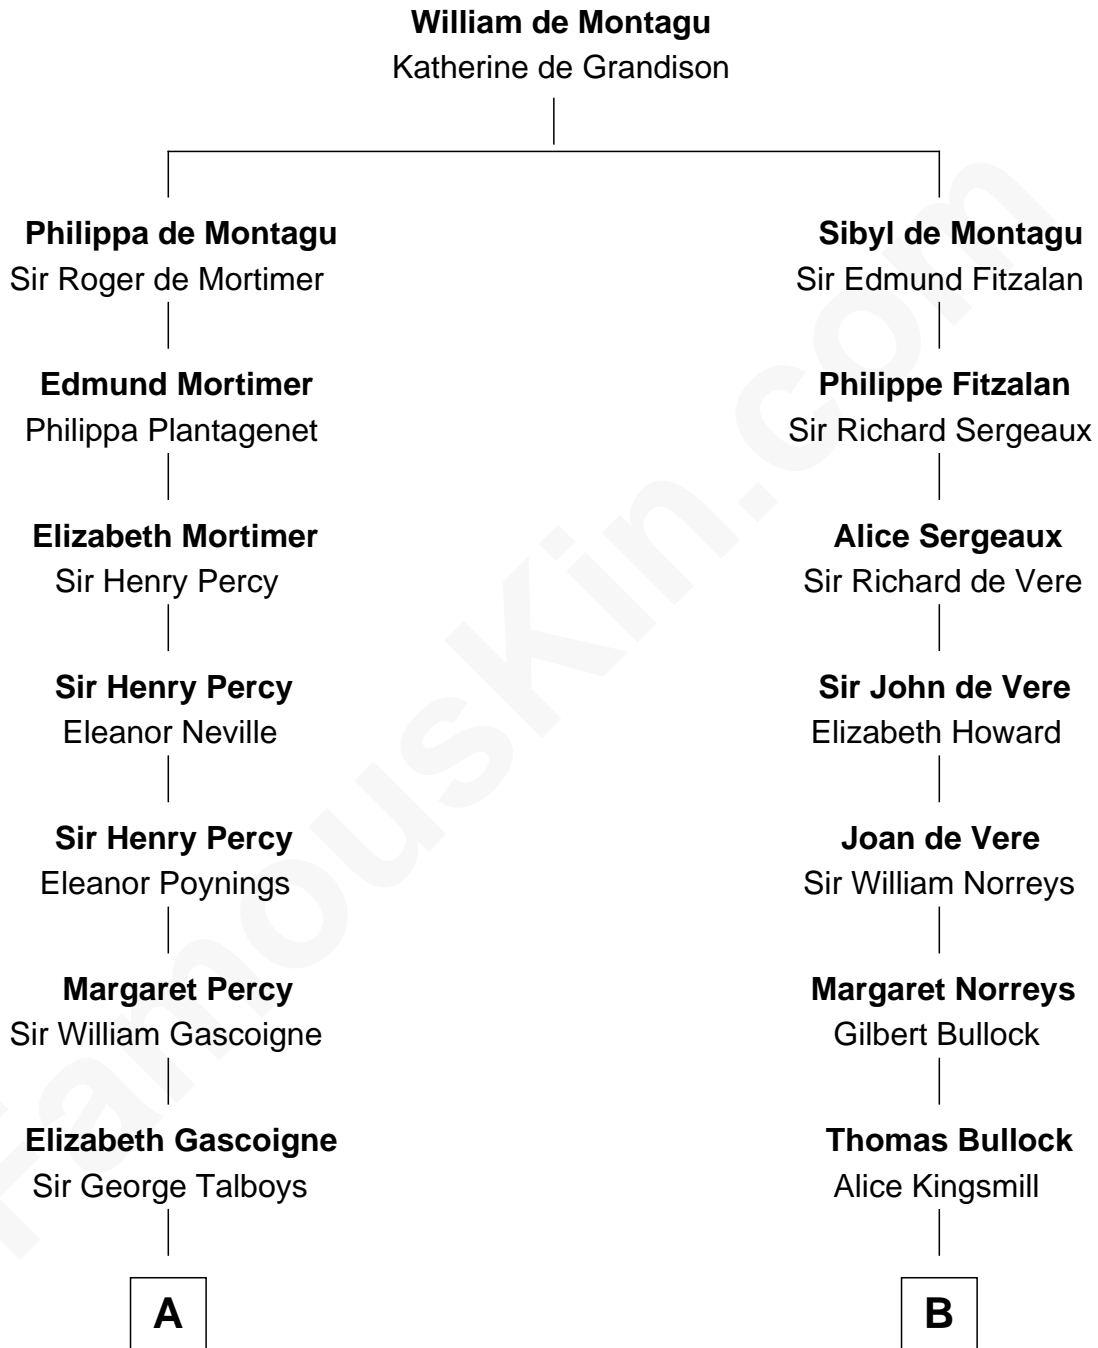

FamousKin.com
Relationship Chart of
General George S. Patton
U.S. Army - World War II

19th cousin of
Bill Weld
68th Governor of Massachusetts

C

Susan Thornton Glassell

George Smith Patton

George Smith Patton