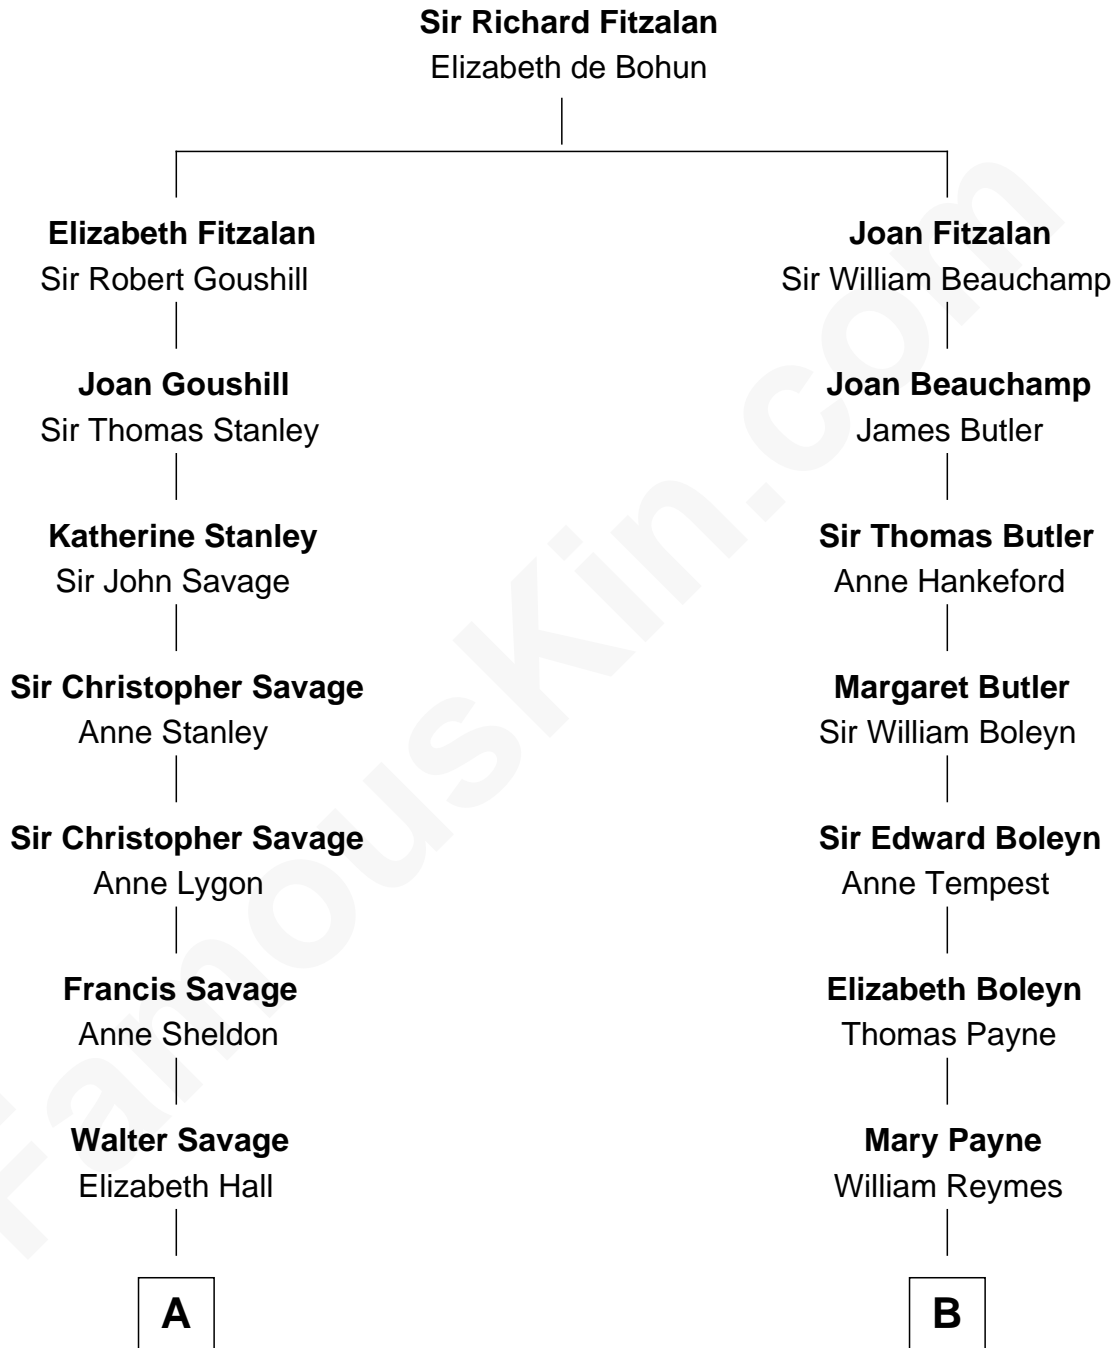

FamousKin.com
Relationship Chart of
General George S. Patton
U.S. Army - World War II

17th cousin 2 times removed of
Bill Weld
68th Governor of Massachusetts

C

Cornelia DuBois Floyd
John Treadwell Nichols

Mary Blake Nichols
David Weld

Bill Weld

68th Governor of Massachusetts

FamousKin.com