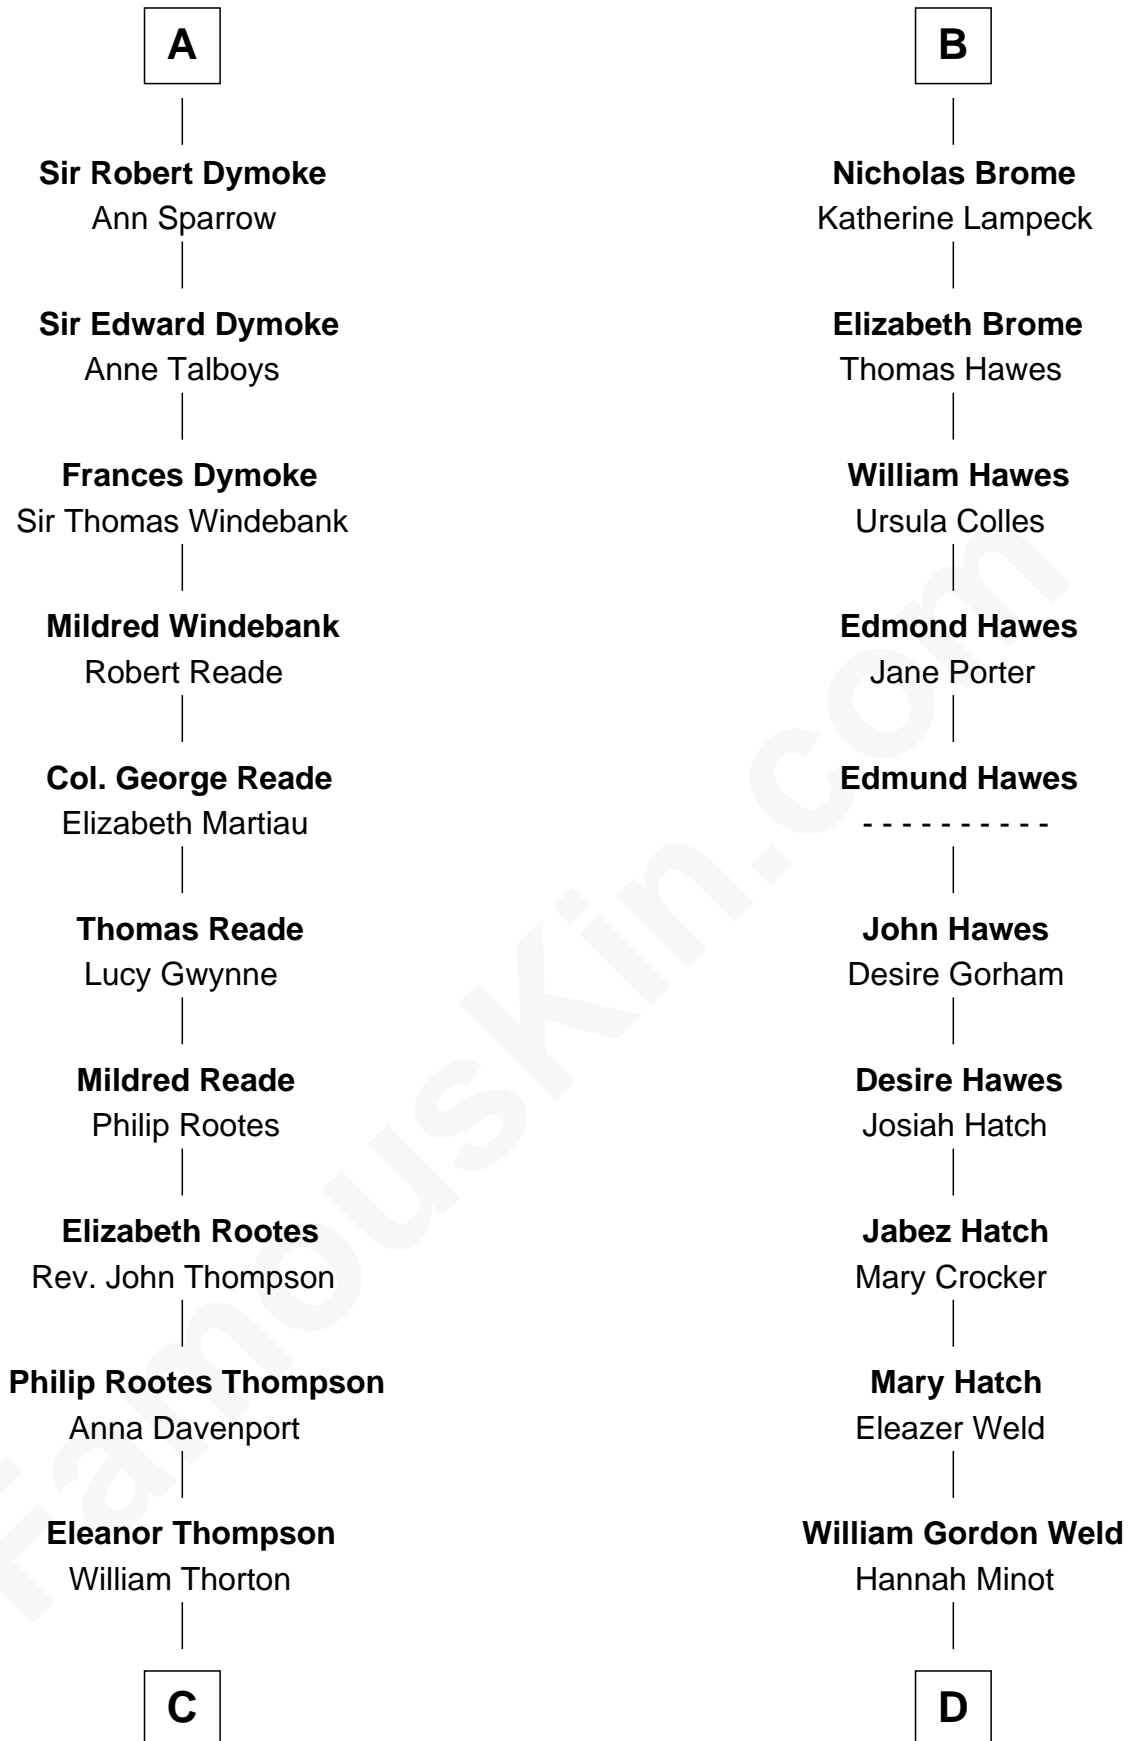

FamousKin.com
Relationship Chart of
General George S. Patton
U.S. Army - World War II

20th cousin 1 time removed of

Tuesday Weld
TV and Movie Actress

C

Susanna Thompson Thornton

Andrew Glassell

Susan Thornton Glassell

Stephen Minot Weld

Eloise Rodman

Edward Motley Weld

Sarah Lothrop King

Lothrop Motley Weld

Yosene Balfour Ker

Tuesday Weld

TV and Movie Actress