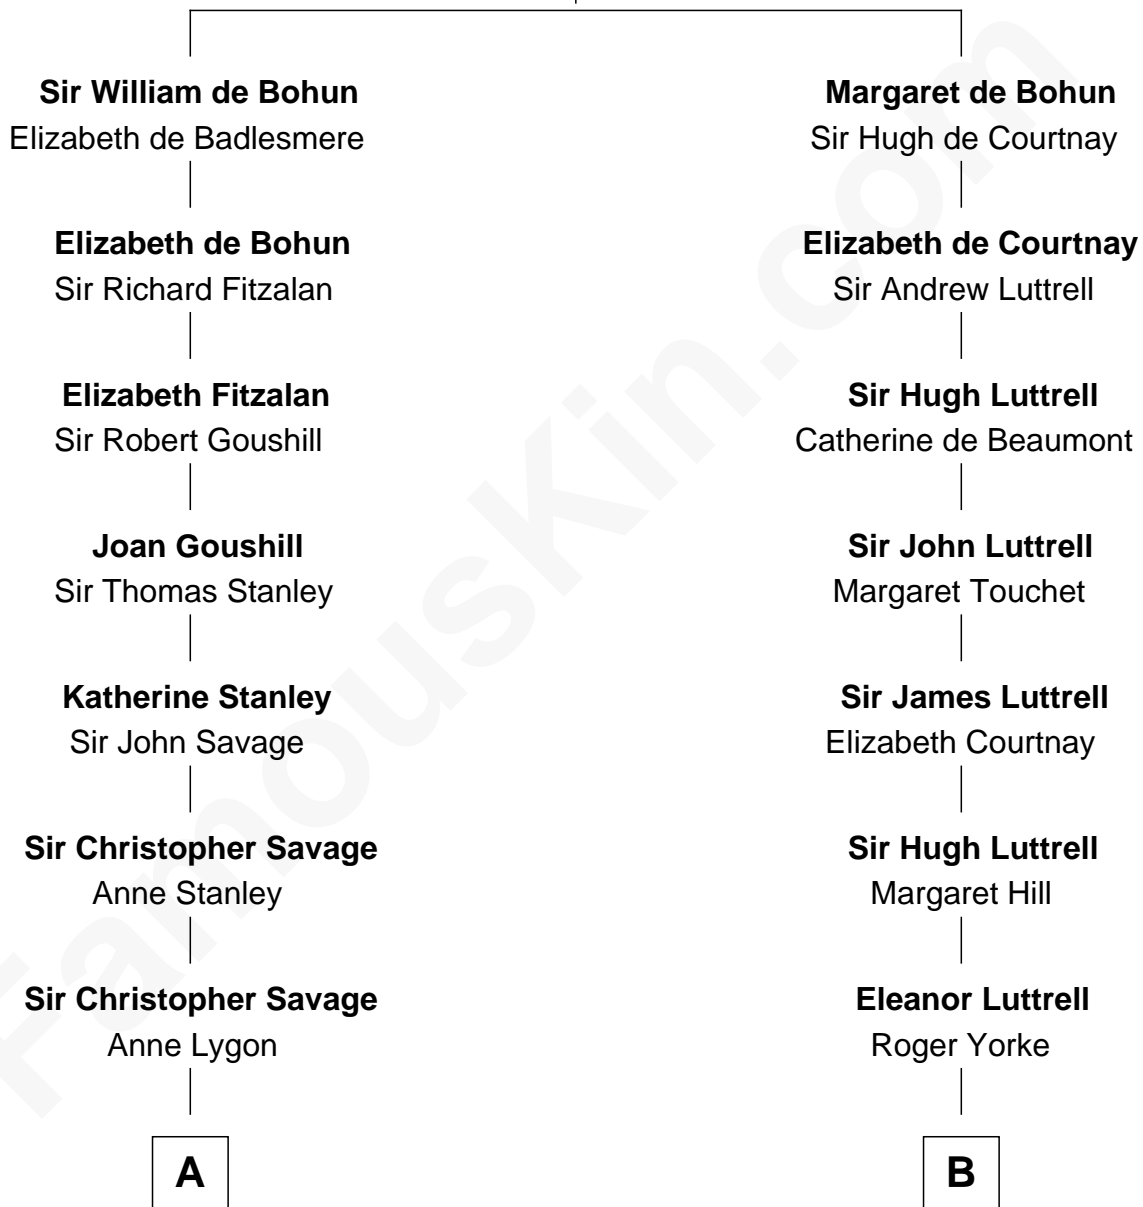

FamousKin.com
Relationship Chart of
General George S. Patton
U.S. Army - World War II

19th cousin 1 time removed of
Tuesday Weld
TV and Movie Actress

Humphrey de Bohun
 Elizabeth Plantagenet

C

Susan Thornton Glassell

Edward Motley Weld

Sarah Lothrop King

Lothrop Motley Weld

Yosene Balfour Ker

Tuesday Weld

TV and Movie Actress

FamousKin.com