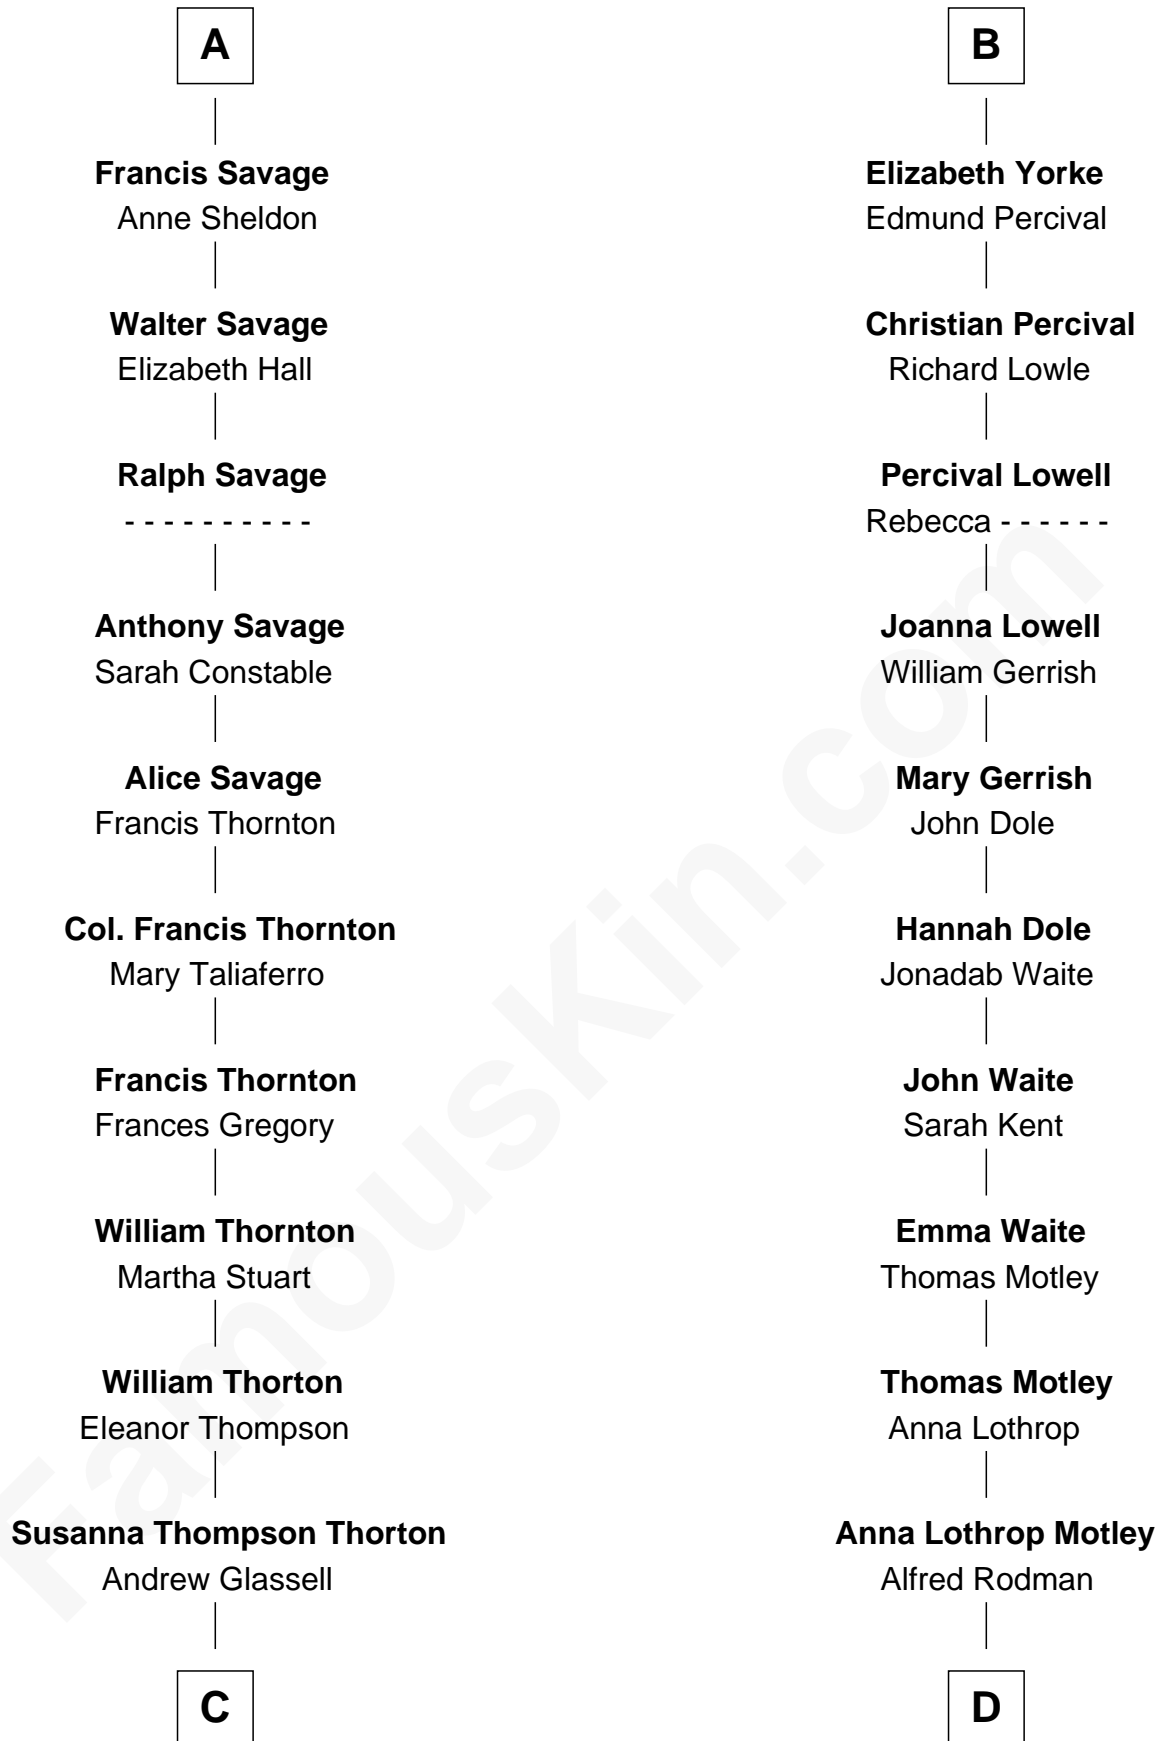

FamousKin.com
Relationship Chart of
General George S. Patton
U.S. Army - World War II

19th cousin 1 time removed of
Tuesday Weld
TV and Movie Actress

Humphrey de Bohun
 Elizabeth Plantagenet

C

Susan Thornton Glassell

George Smith Patton

George Smith Patton

Ruth Wilson

General George S. Patton

U.S. Army - World War II

D

Eloise Rodman

Stephen Minot Weld

Edward Motley Weld

Sarah Lothrop King

Lothrop Motley Weld

Yosene Balfour Ker

Tuesday Weld

TV and Movie Actress

FamousKin.com