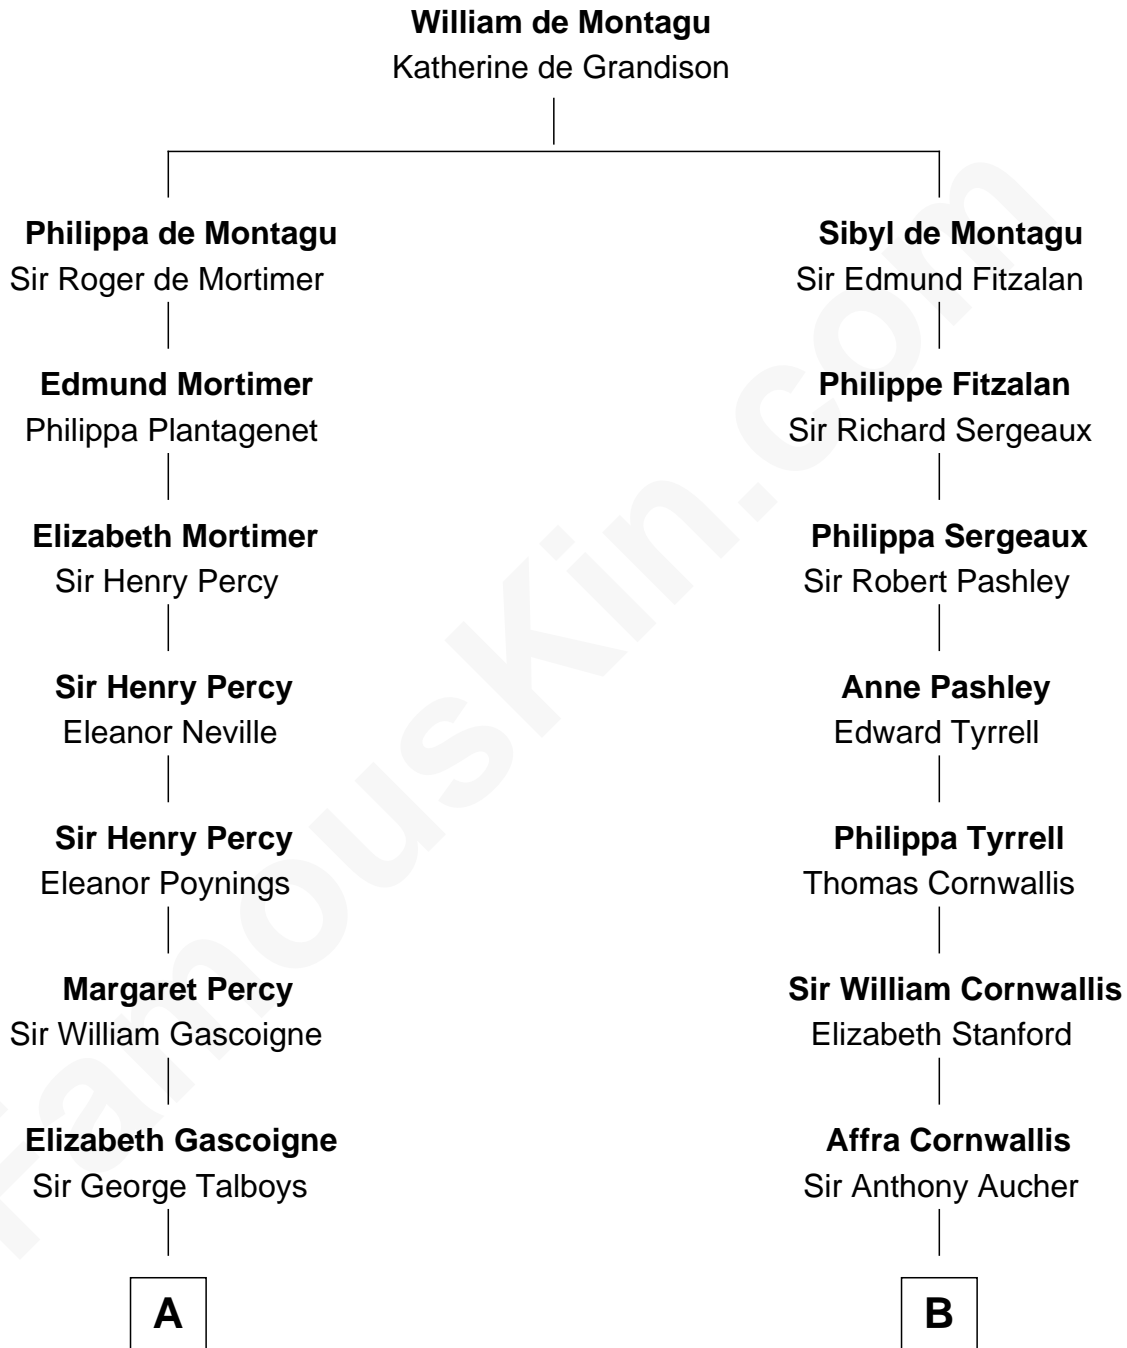

FamousKin.com
Relationship Chart of
General George S. Patton
U.S. Army - World War II

18th cousin 1 time removed of

Helen Keller
Author and Activist

FamousKin.com