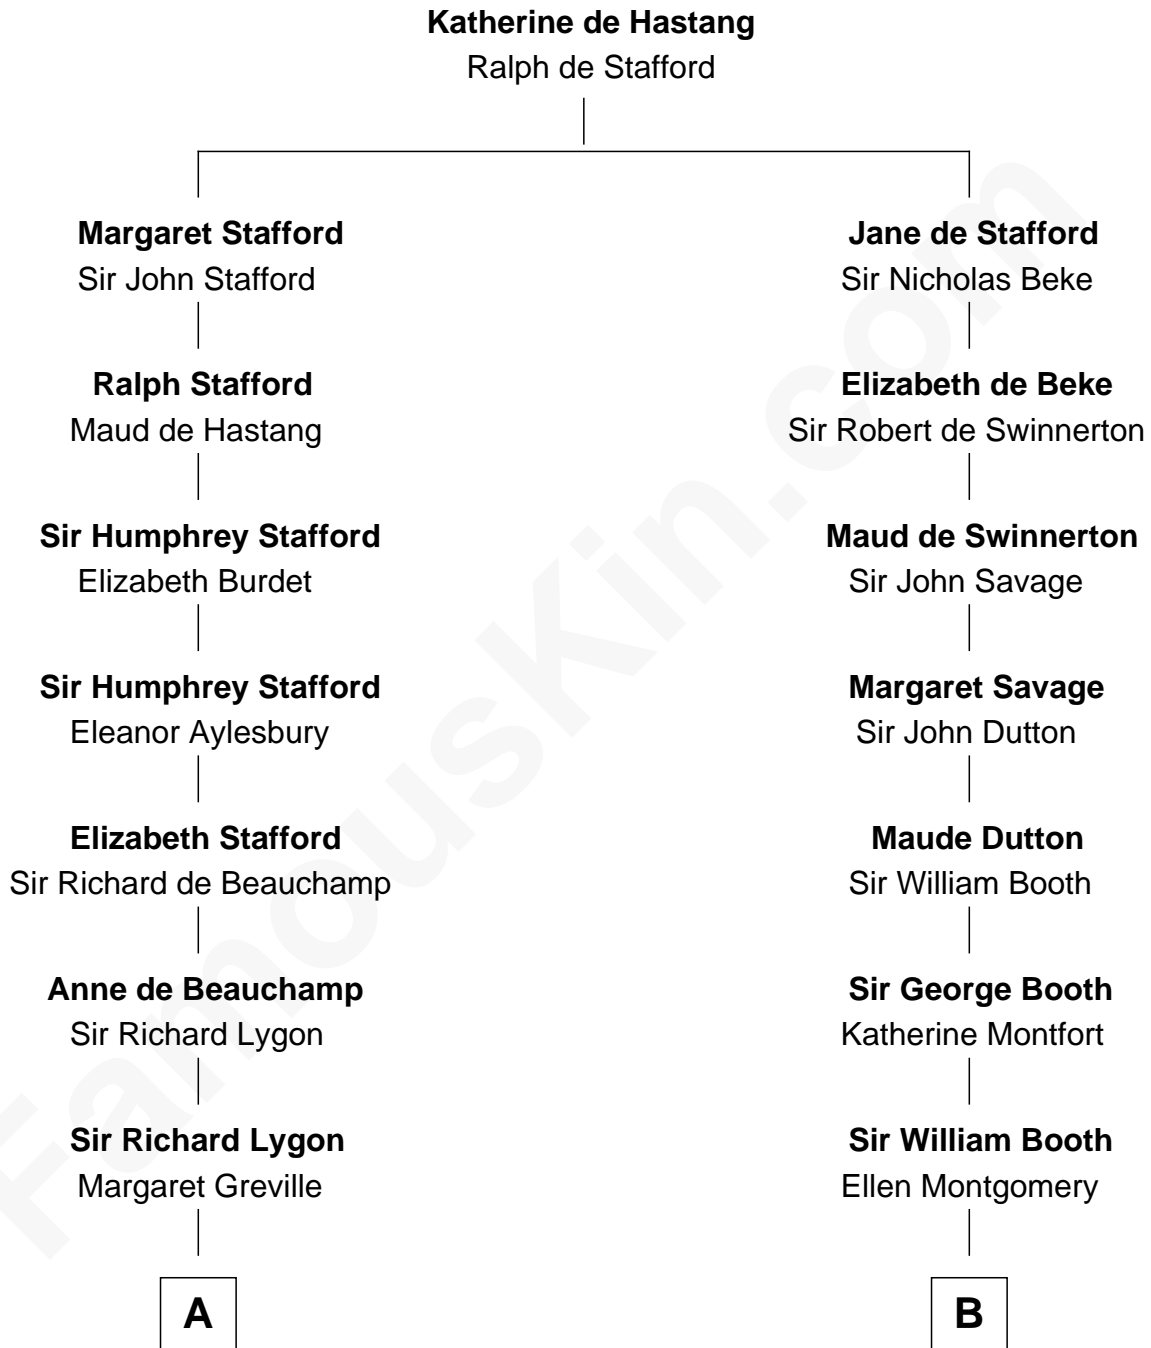

FamousKin.com
Relationship Chart of
General George S. Patton
U.S. Army - World War II

15th cousin 5 times removed of
Abraham Baldwin
Signer of the U.S. Constitution

C

—
Susanna Thompson Thorton

Andrew Glassell

—
Susan Thornton Glassell

George Smith Patton

—
George Smith Patton

Ruth Wilson

—
General George S. Patton

U.S. Army - World War II

FamousKin.com