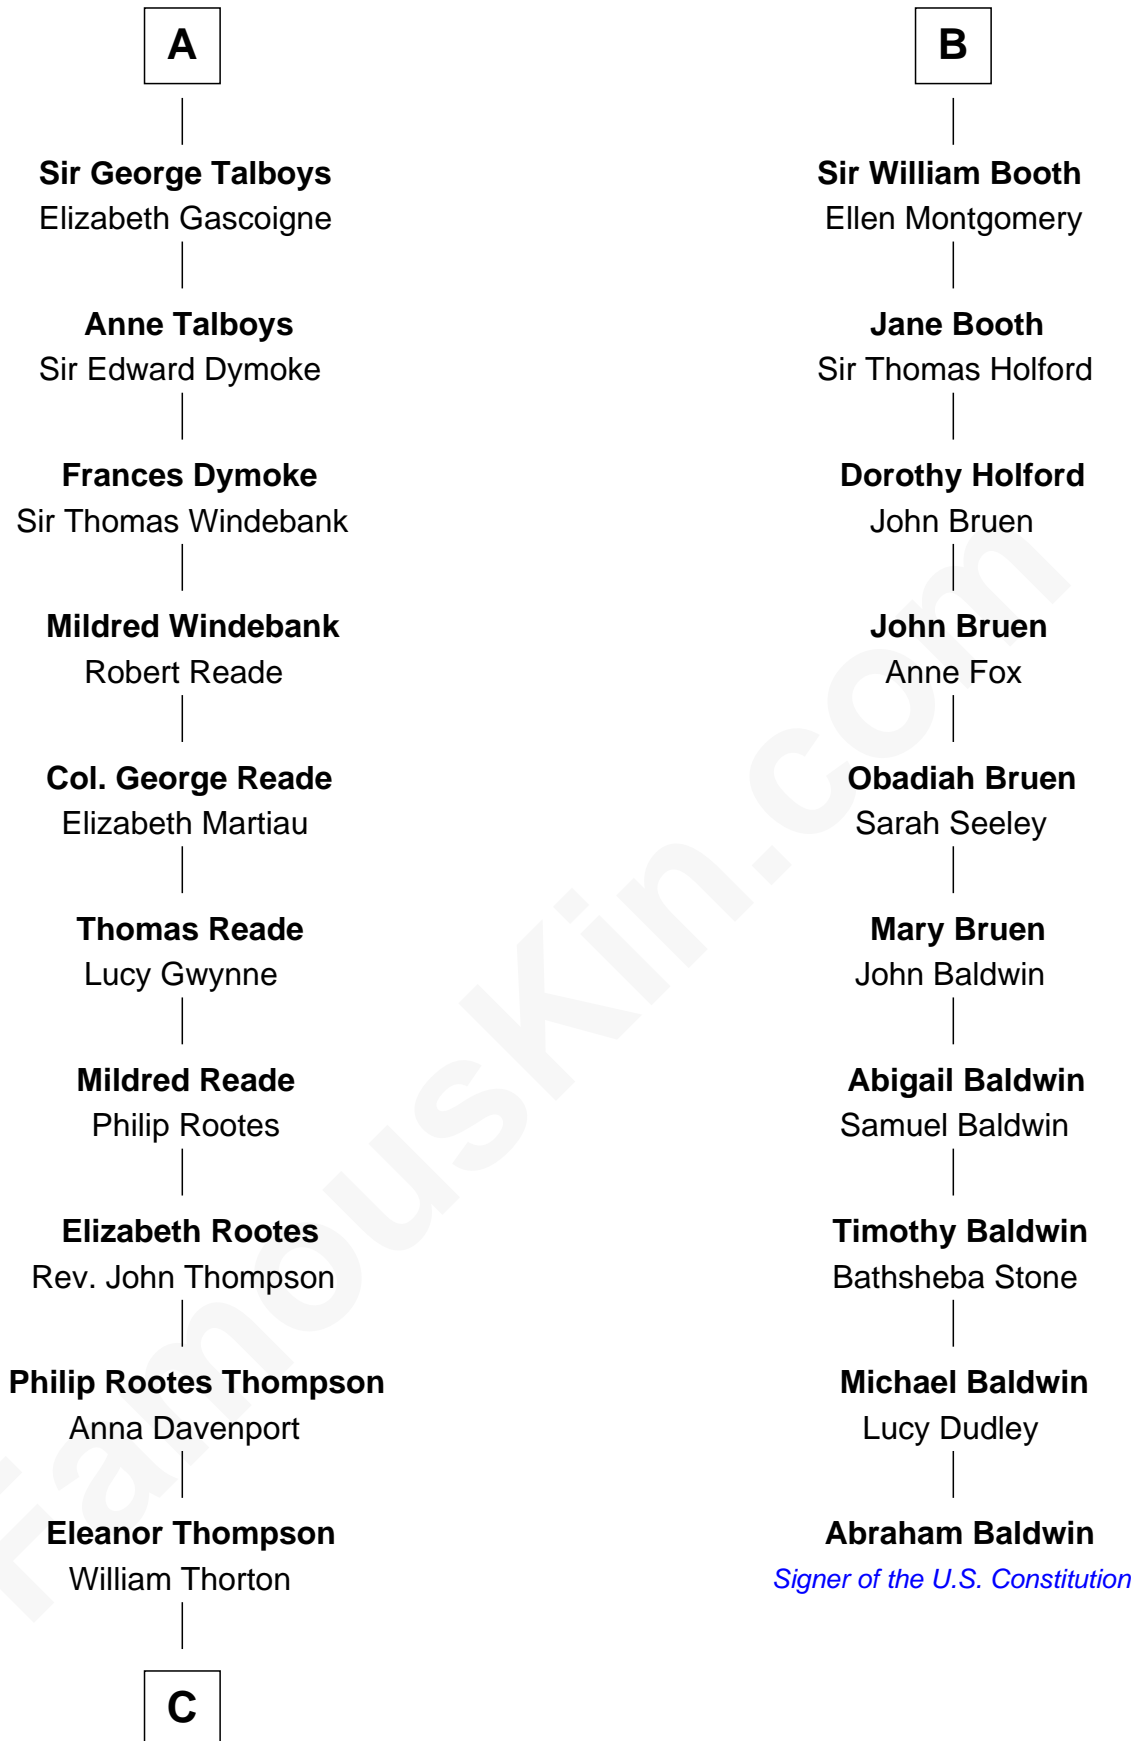

FamousKin.com
Relationship Chart of
General George S. Patton
U.S. Army - World War II

16th cousin 4 times removed of
Abraham Baldwin
Signer of the U.S. Constitution

C

—
Susanna Thompson Thorton

Andrew Glassell

—
Susan Thornton Glassell

George Smith Patton

—
George Smith Patton

Ruth Wilson

—
General George S. Patton

U.S. Army - World War II

FamousKin.com