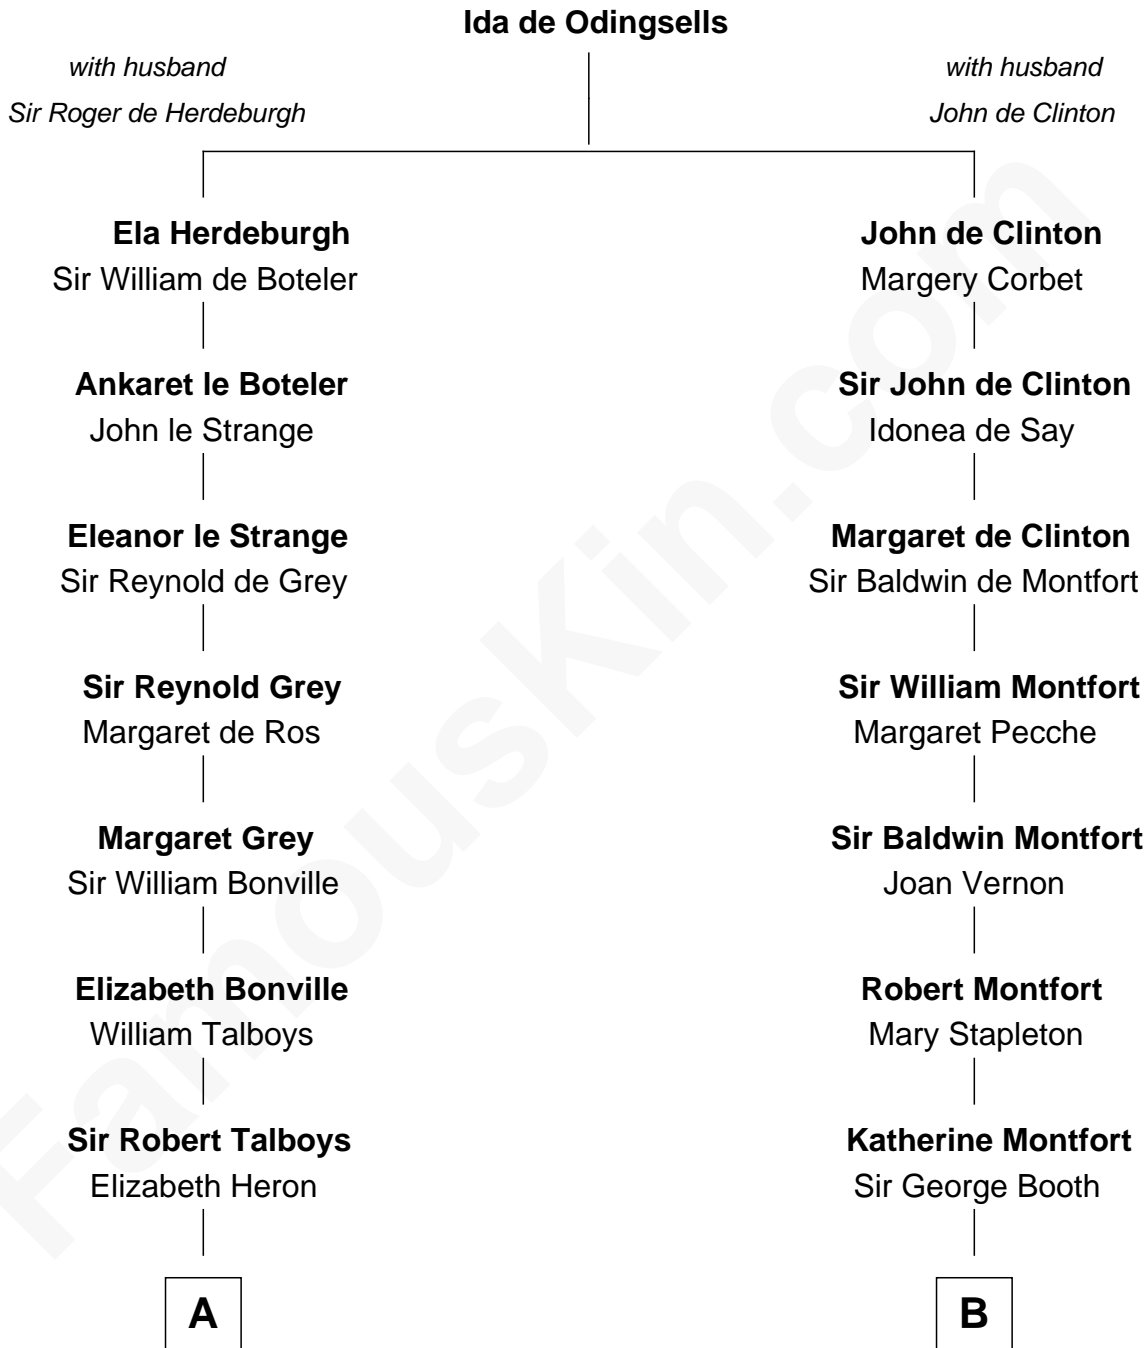

FamousKin.com
Relationship Chart of
General George S. Patton
U.S. Army - World War II

16th cousin 4 times removed of
Abraham Baldwin
Signer of the U.S. Constitution

C

—
Susanna Thompson Thorton

Andrew Glassell

—
Susan Thornton Glassell

George Smith Patton

—
George Smith Patton

Ruth Wilson

—
General George S. Patton

U.S. Army - World War II

FamousKin.com