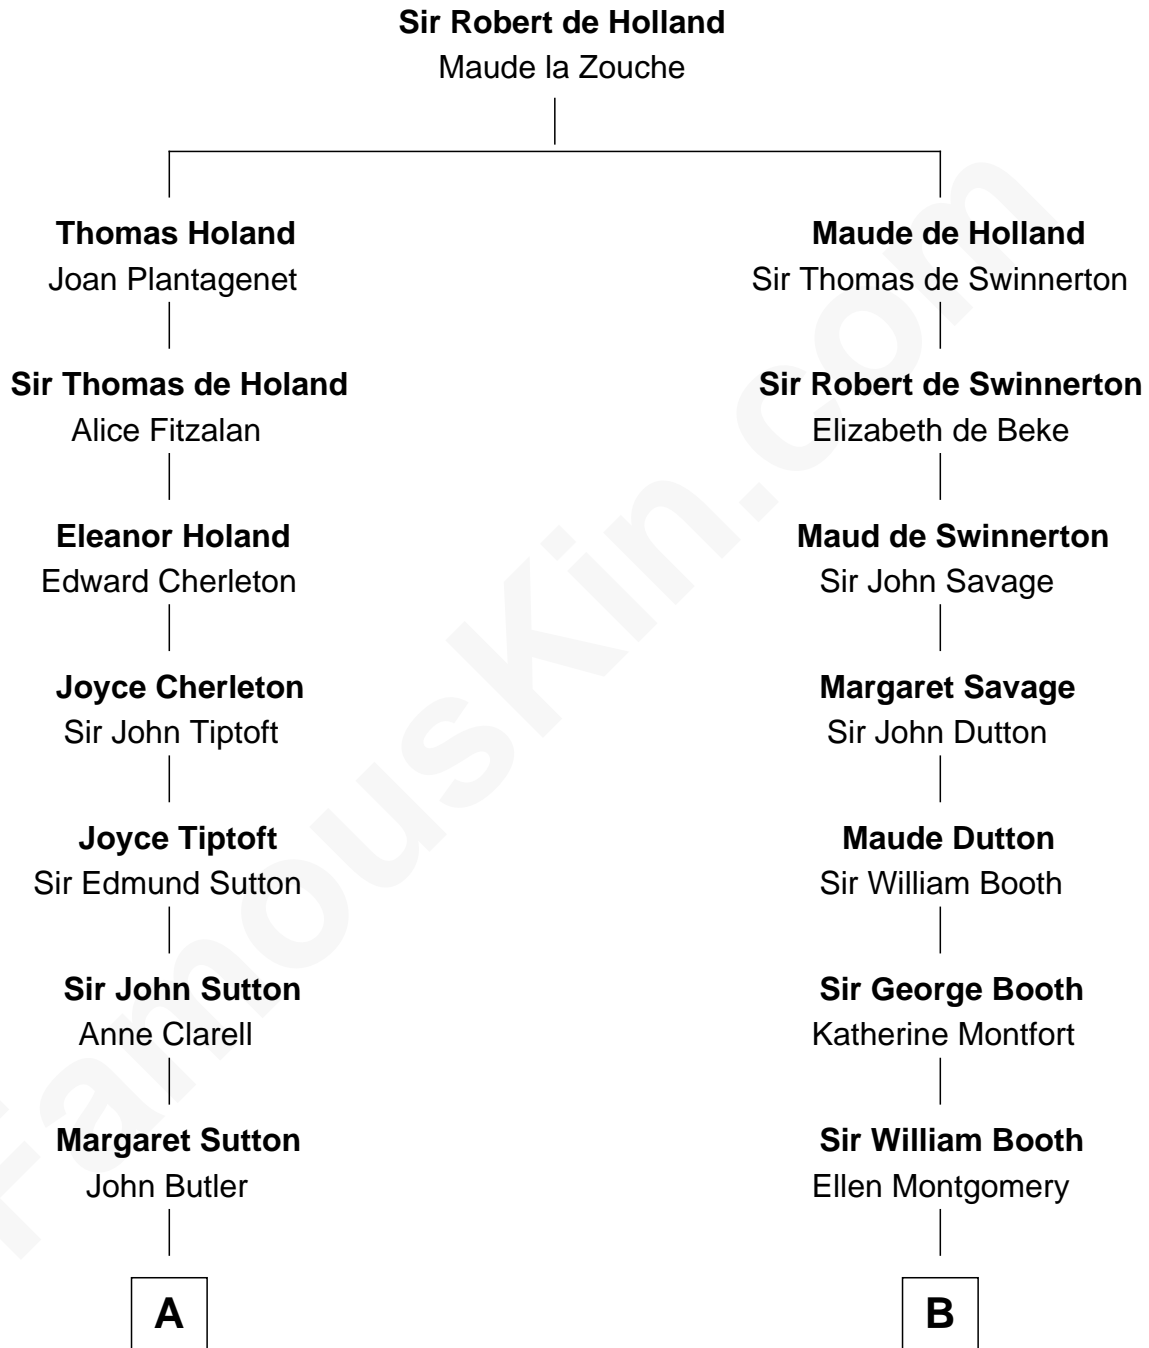

**FamousKin.com**  
**Relationship Chart of**  
**General George S. Patton**  
*U.S. Army - World War II*

15th cousin 4 times removed of  
**Abraham Baldwin**  
*Signer of the U.S. Constitution*

**C**

—  
**Susan Thornton Glassell**

George Smith Patton

—  
**George Smith Patton**

Ruth Wilson

—  
**General George S. Patton**

*U.S. Army - World War II*

FamousKin.com