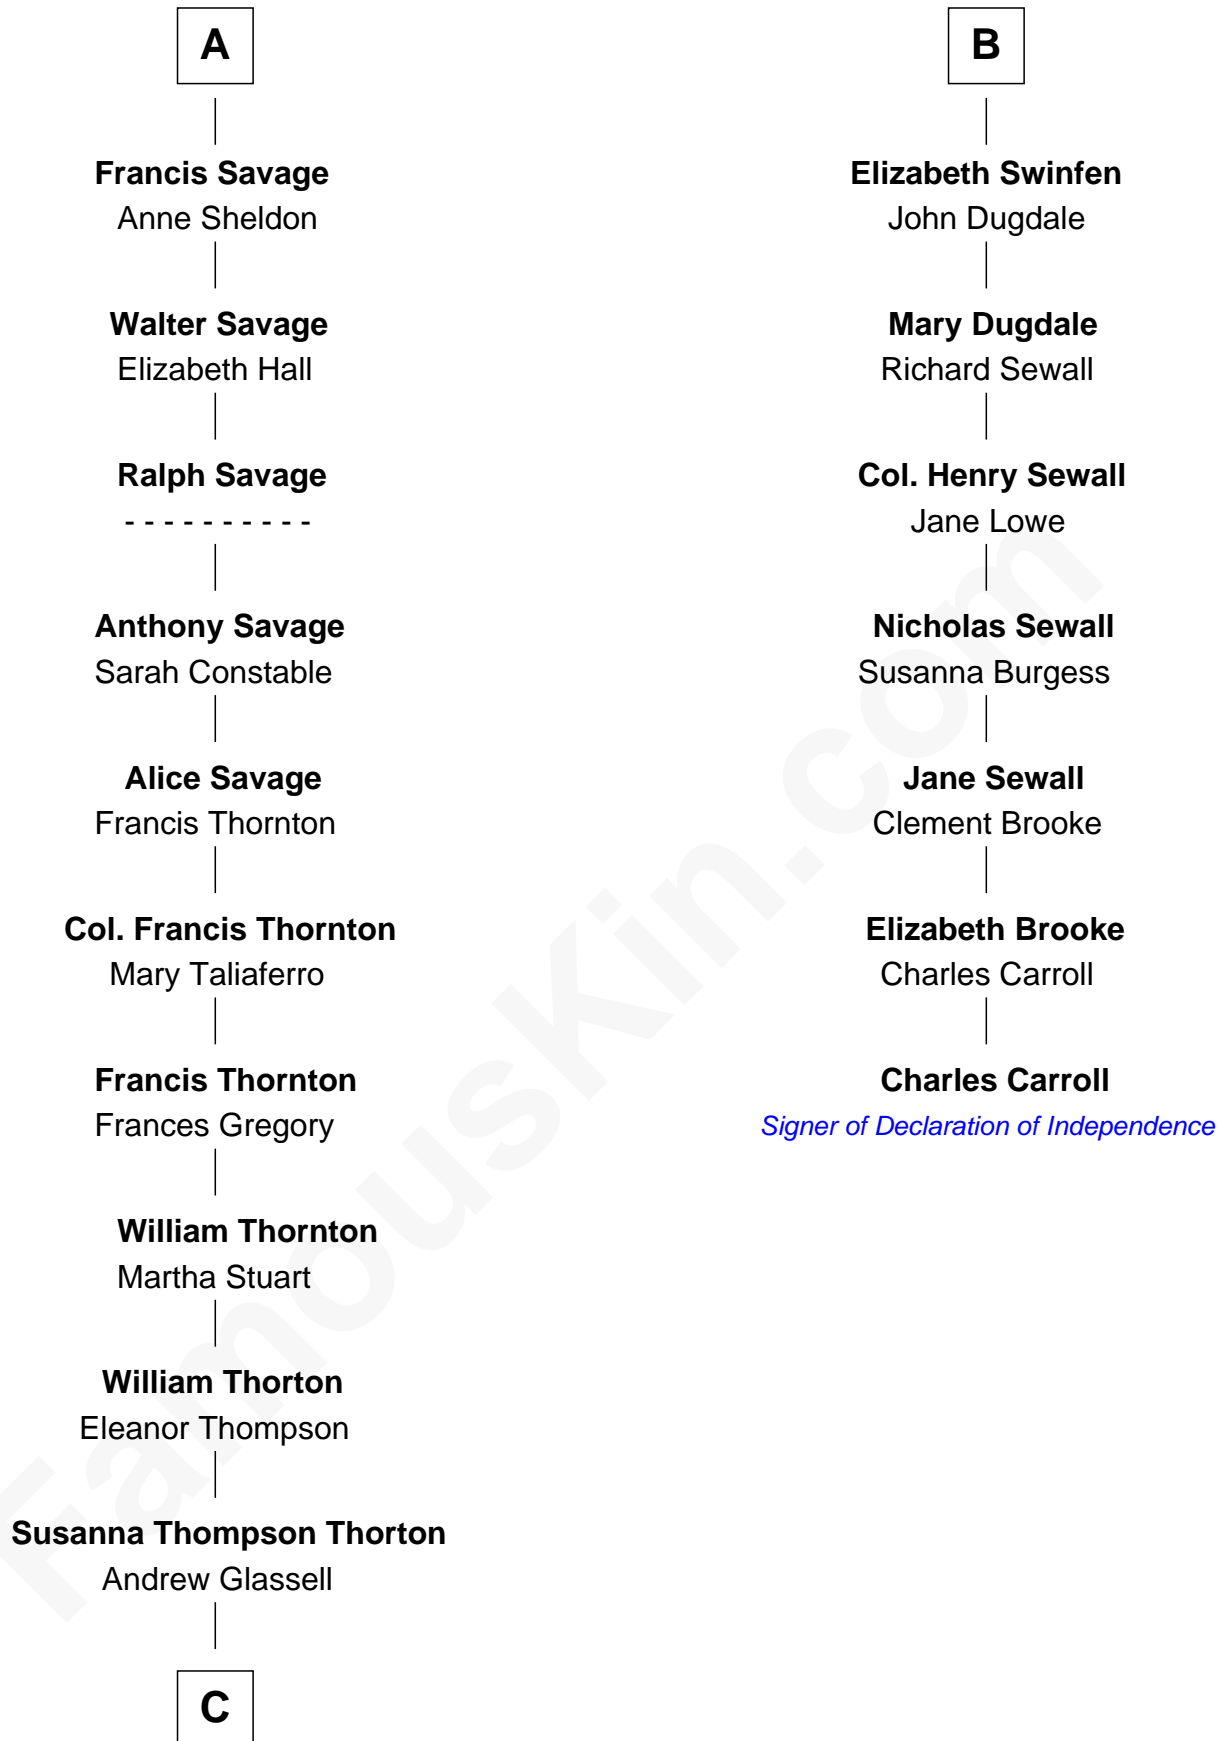

FamousKin.com
Relationship Chart of
General George S. Patton
U.S. Army - World War II

13th cousin 6 times removed of

Charles Carroll
Signer of the Declaration of Independence

C

—
Susan Thornton Glassell

George Smith Patton

—
George Smith Patton

Ruth Wilson

—
General George S. Patton

U.S. Army - World War II

FamousKin.com