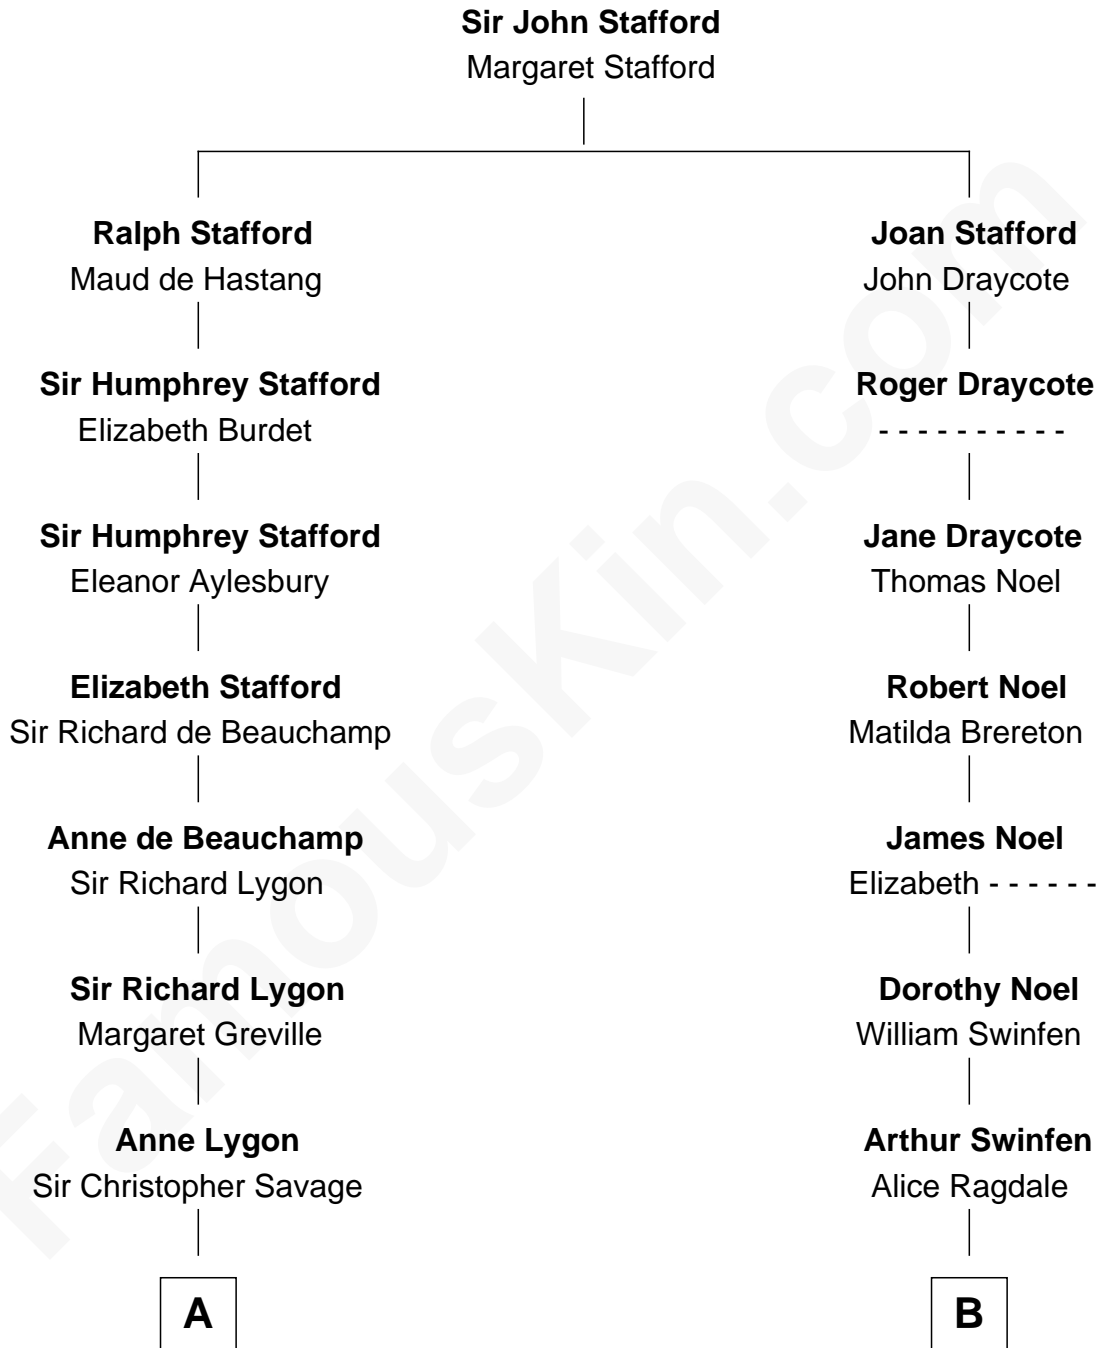

FamousKin.com
Relationship Chart of
General George S. Patton
U.S. Army - World War II

13th cousin 6 times removed of

Charles Carroll
Signer of the Declaration of Independence

C

—
Susan Thornton Glassell

George Smith Patton

—
George Smith Patton

Ruth Wilson

—
General George S. Patton

U.S. Army - World War II

FamousKin.com