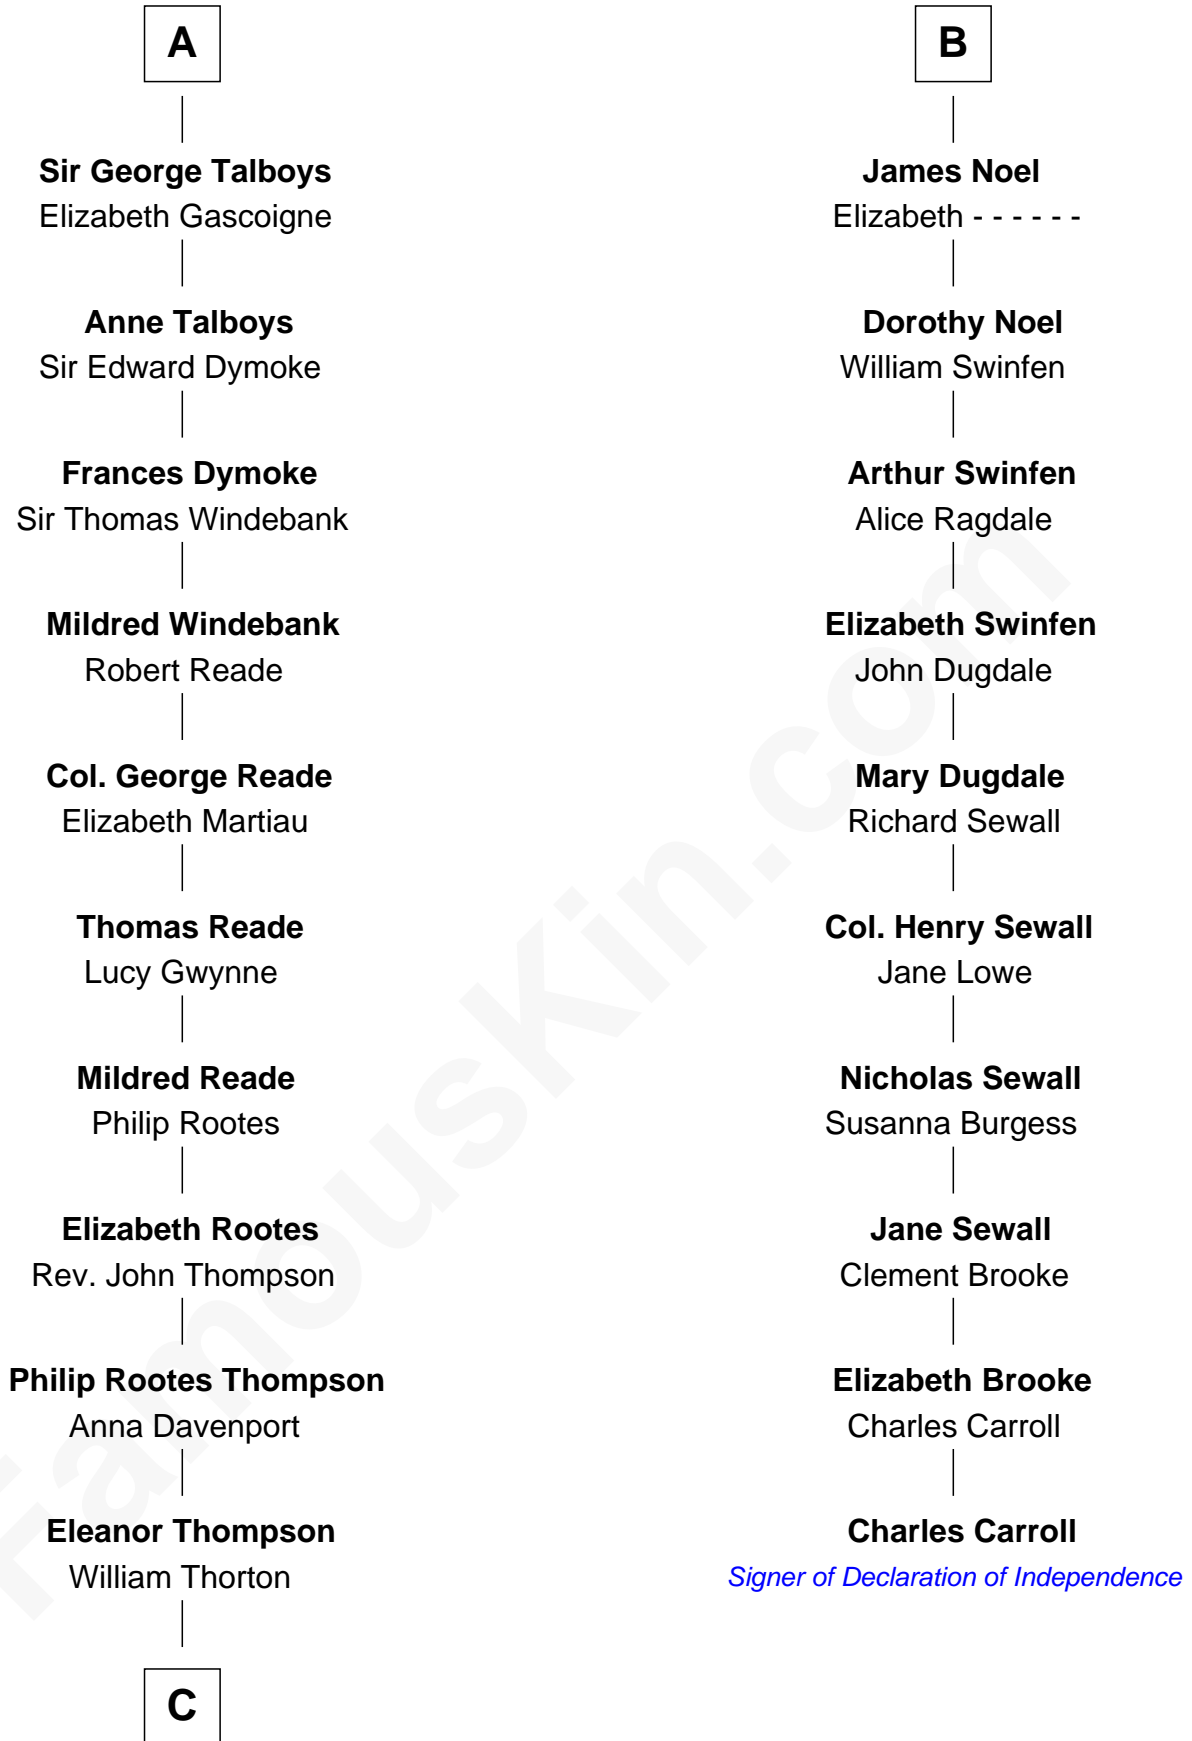

FamousKin.com
Relationship Chart of
General George S. Patton
U.S. Army - World War II

16th cousin 4 times removed of

Charles Carroll
Signer of the Declaration of Independence

C

—
Susanna Thompson Thorton

Andrew Glassell