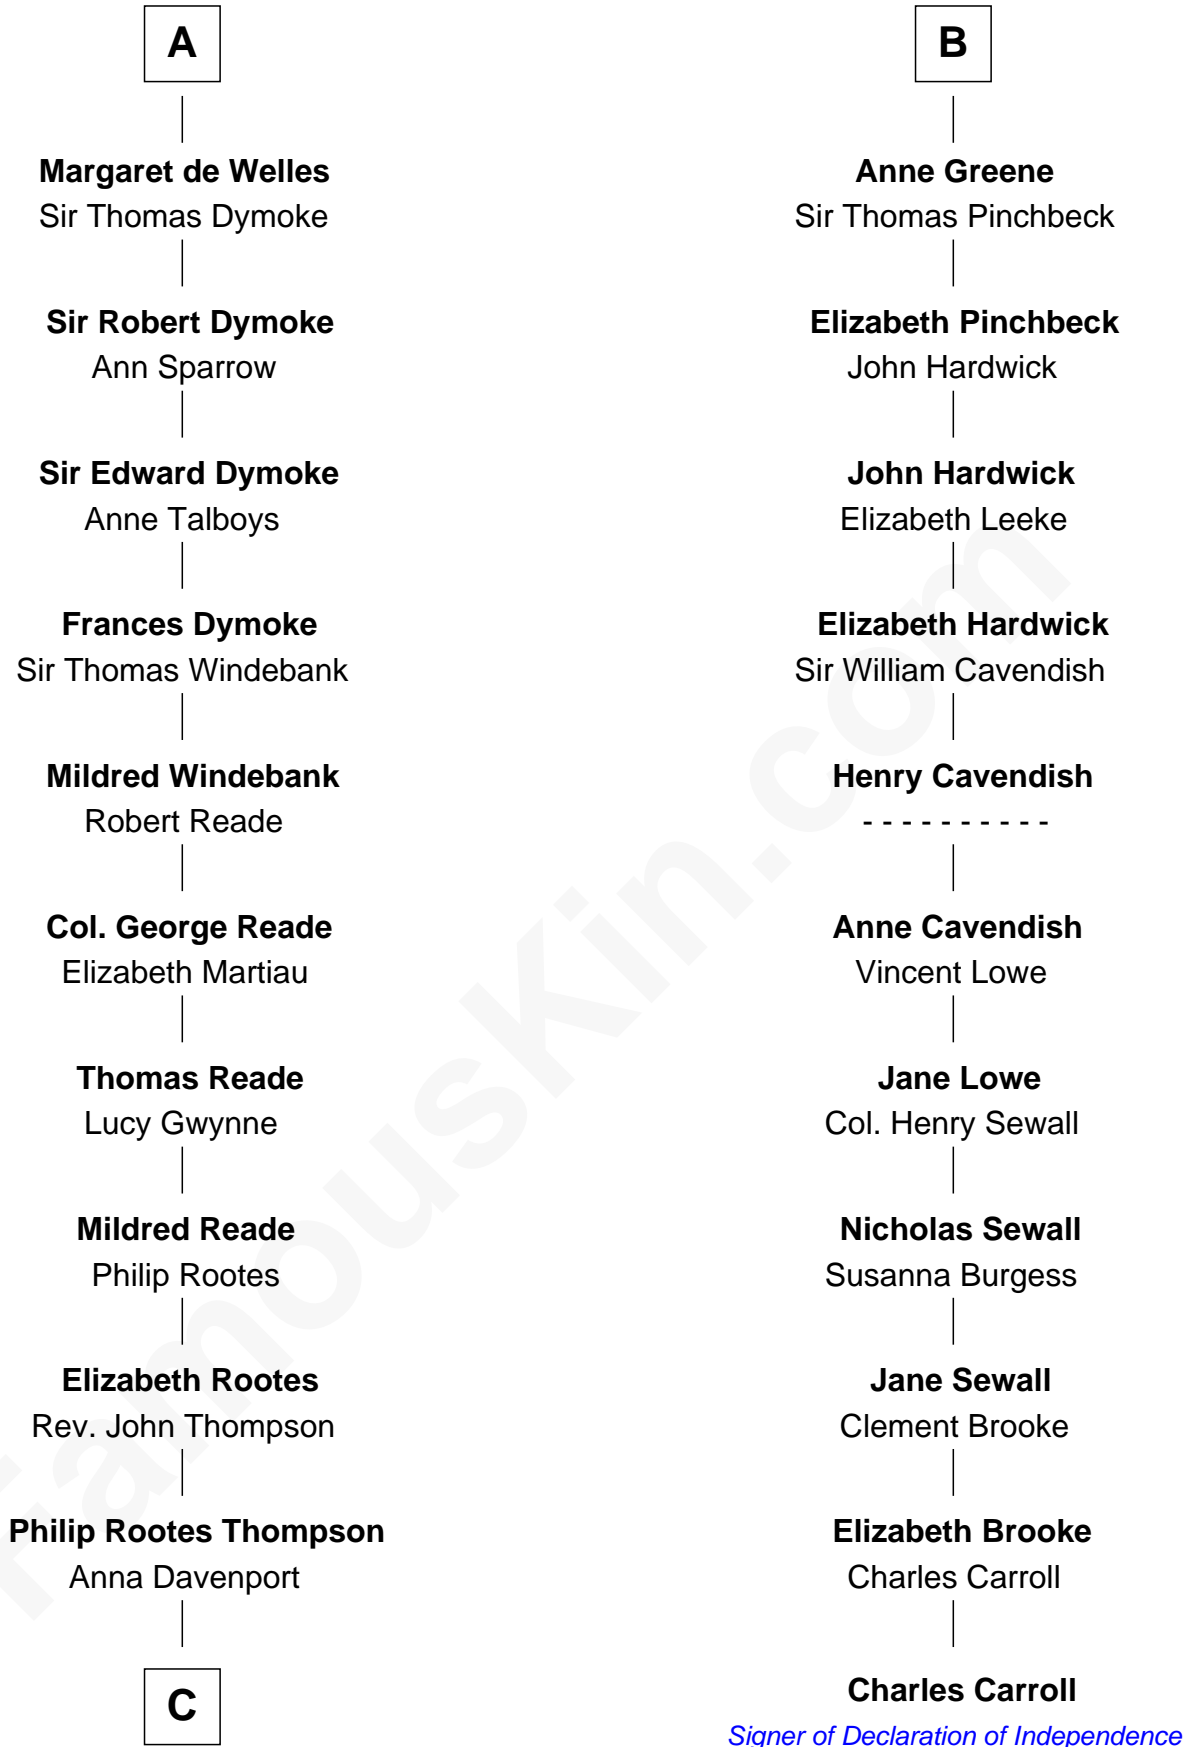

FamousKin.com
Relationship Chart of
General George S. Patton
U.S. Army - World War II

17th cousin 4 times removed of

Charles Carroll
Signer of the Declaration of Independence

C

—
Eleanor Thompson

William Thorton

—
Susanna Thompson Thorton

Andrew Glassell

—
Susan Thornton Glassell

George Smith Patton

—
George Smith Patton

Ruth Wilson

—
General George S. Patton

U.S. Army - World War II