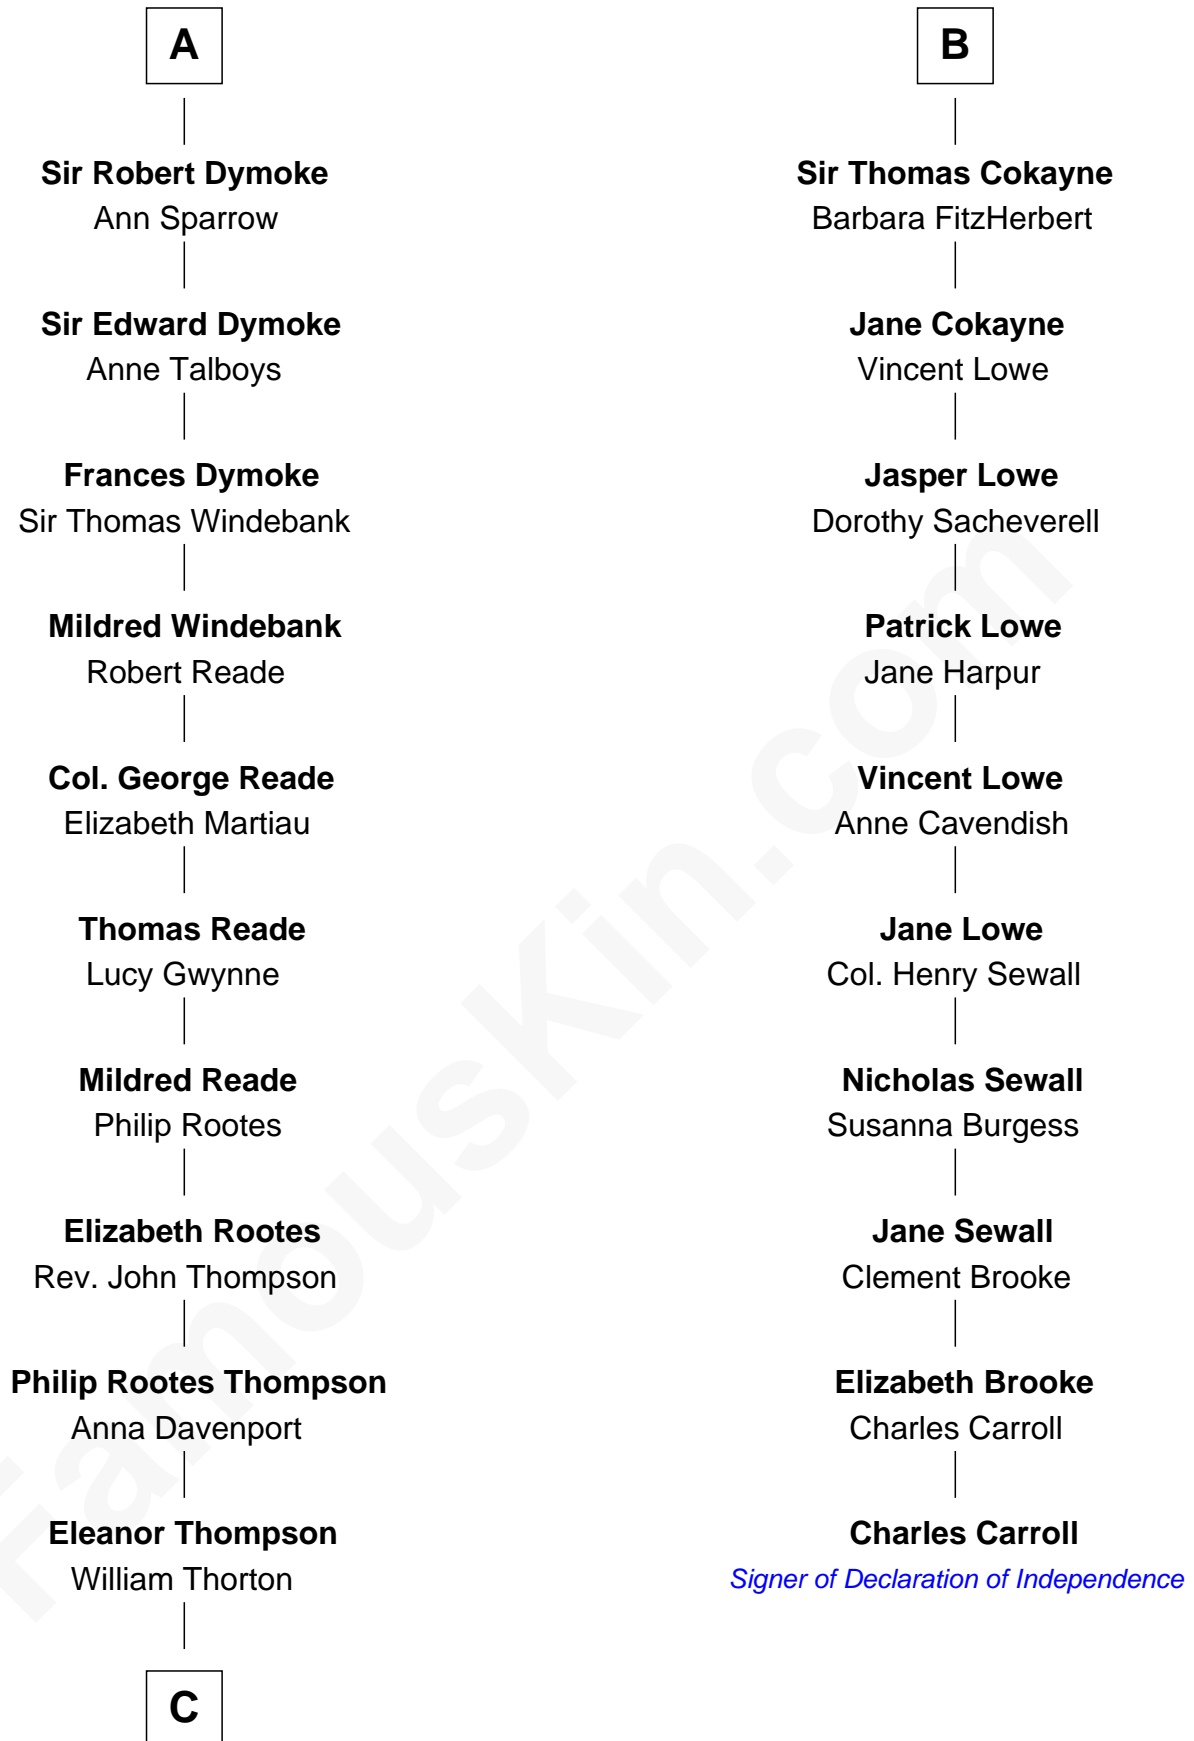

FamousKin.com
Relationship Chart of
General George S. Patton
U.S. Army - World War II

16th cousin 4 times removed of

Charles Carroll
Signer of the Declaration of Independence

Sir Robert de Ros
 Isabel de Aubeney

C

—
Susanna Thompson Thorton

Andrew Glassell

—
Susan Thornton Glassell

George Smith Patton

—
George Smith Patton

Ruth Wilson

—
General George S. Patton