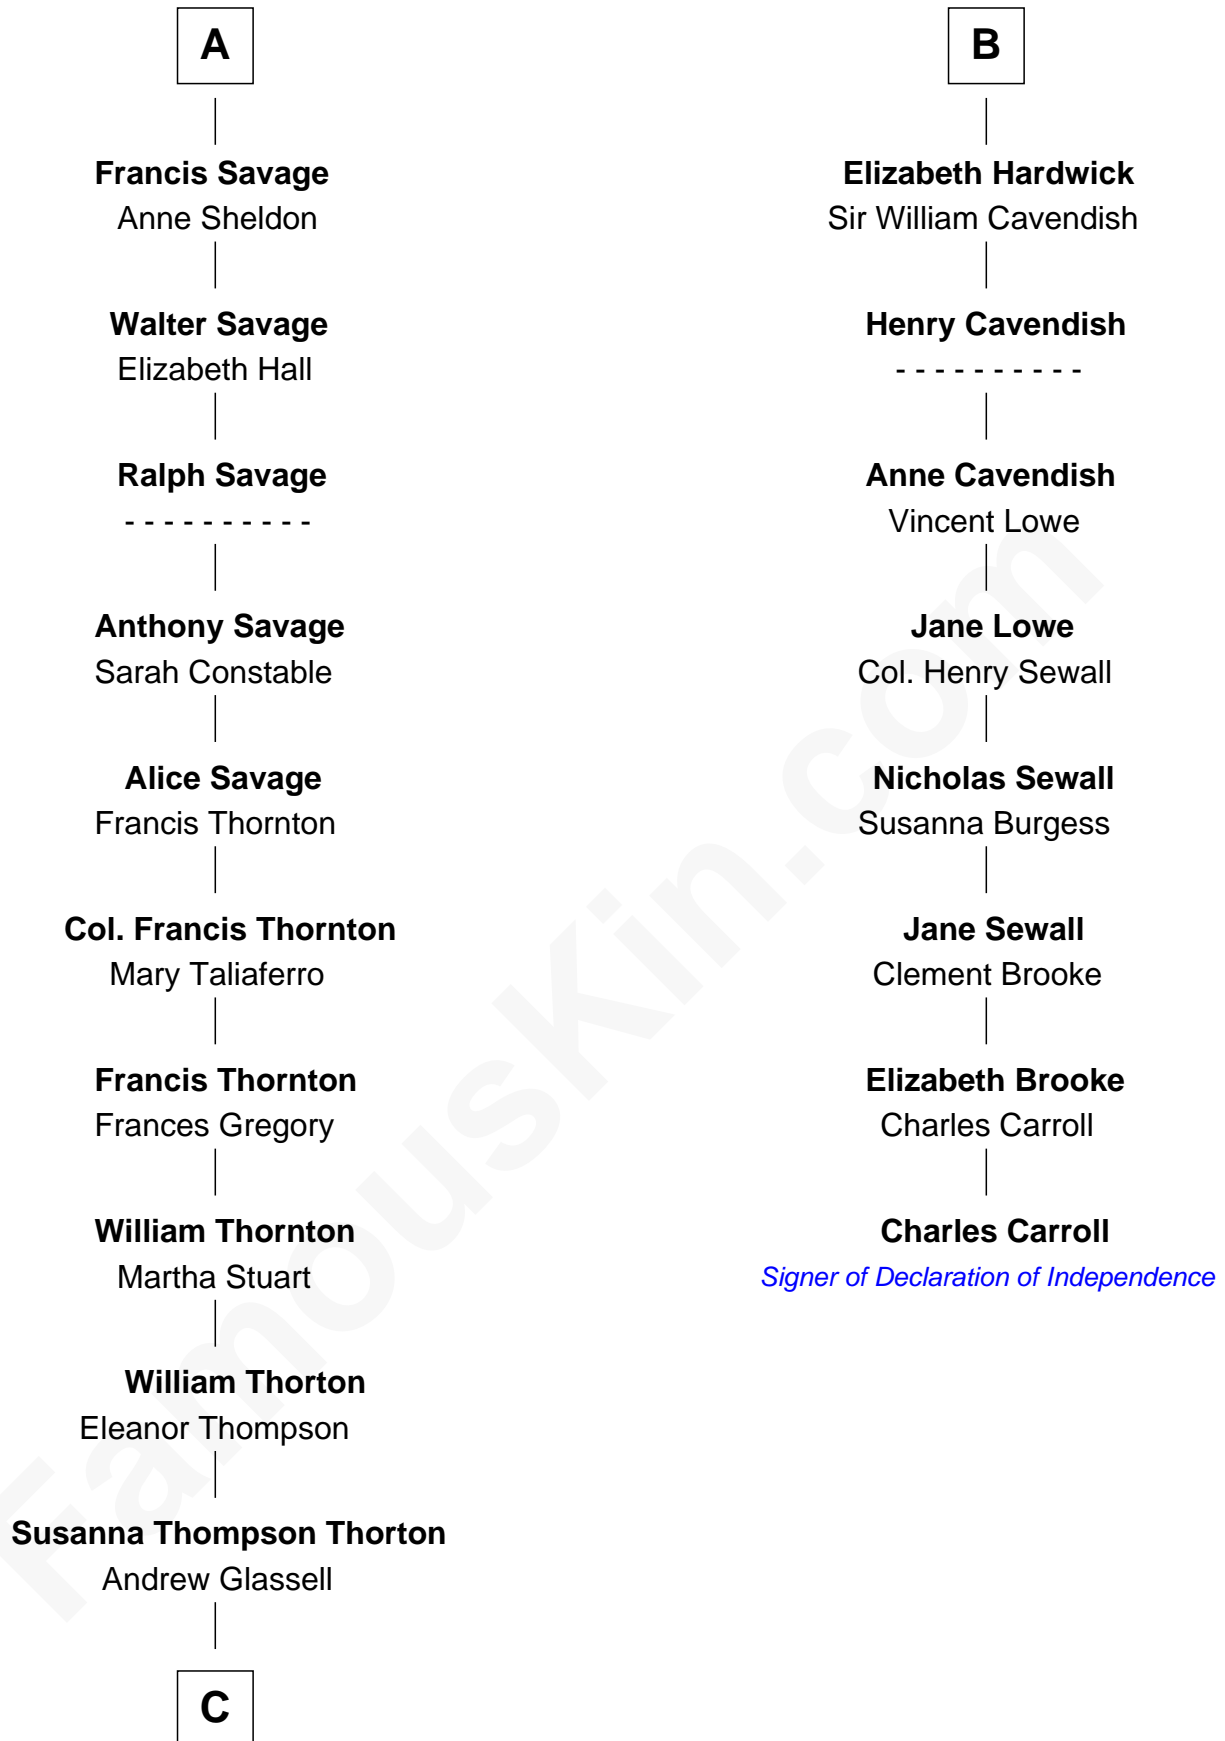

FamousKin.com
Relationship Chart of
General George S. Patton
U.S. Army - World War II

14th cousin 5 times removed of

Charles Carroll
Signer of the Declaration of Independence

C

—
Susan Thornton Glassell

George Smith Patton

—
George Smith Patton

Ruth Wilson

—
General George S. Patton

U.S. Army - World War II

FamousKin.com