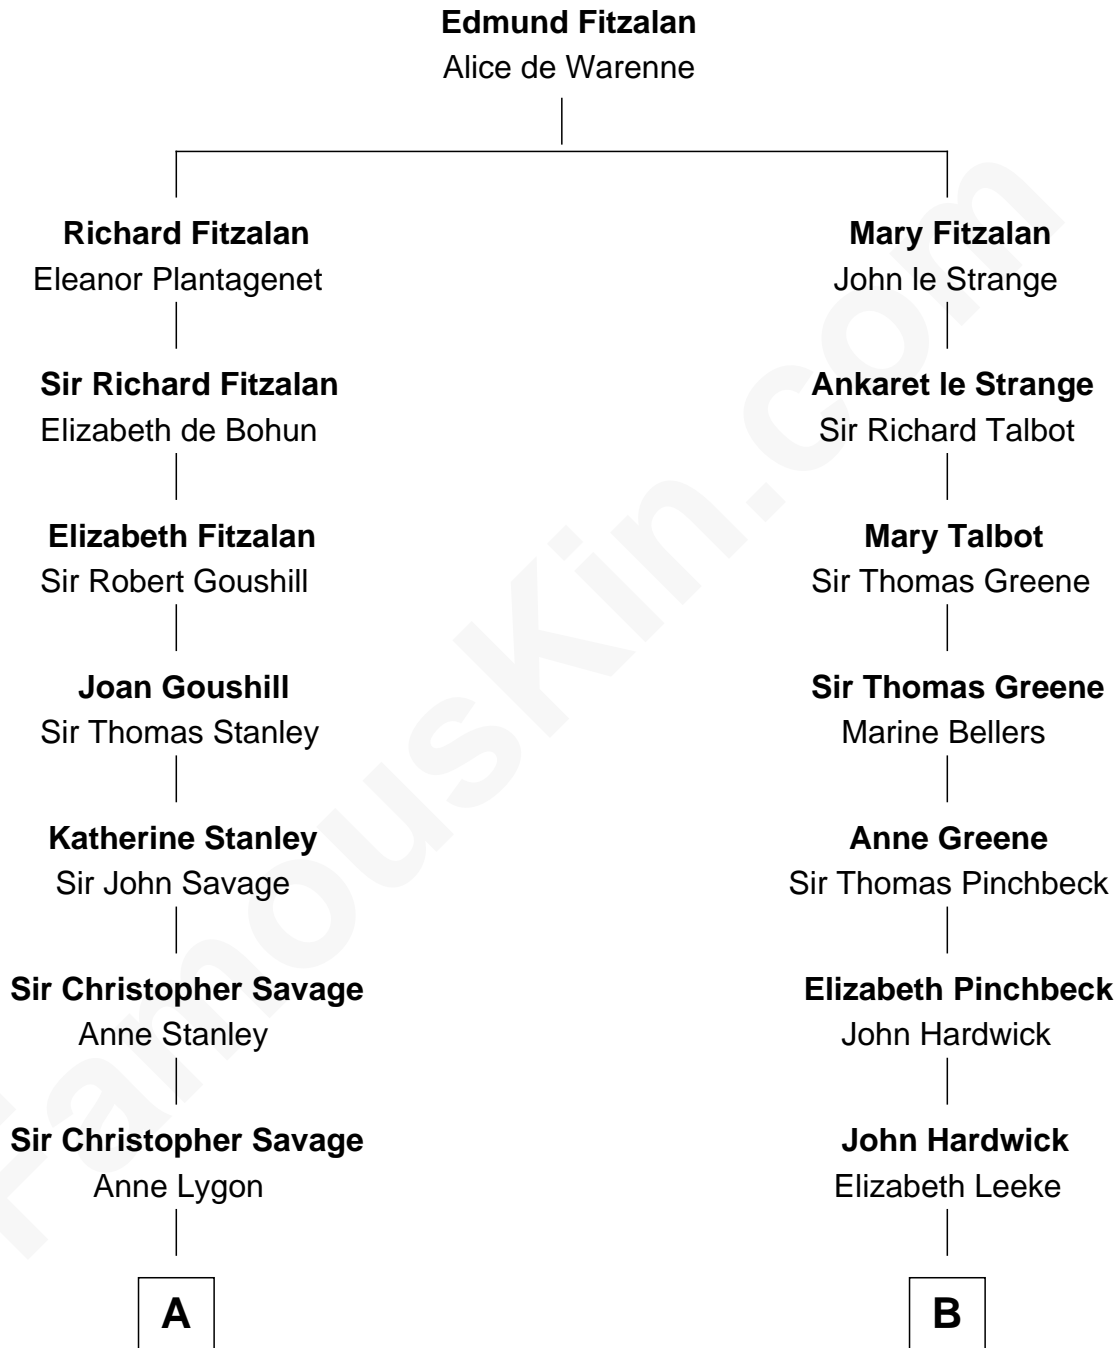

FamousKin.com
Relationship Chart of
General George S. Patton
U.S. Army - World War II

14th cousin 5 times removed of

Charles Carroll
Signer of the Declaration of Independence

C

—
Susan Thornton Glassell

George Smith Patton

—
George Smith Patton

Ruth Wilson

—
General George S. Patton

U.S. Army - World War II

FamousKin.com