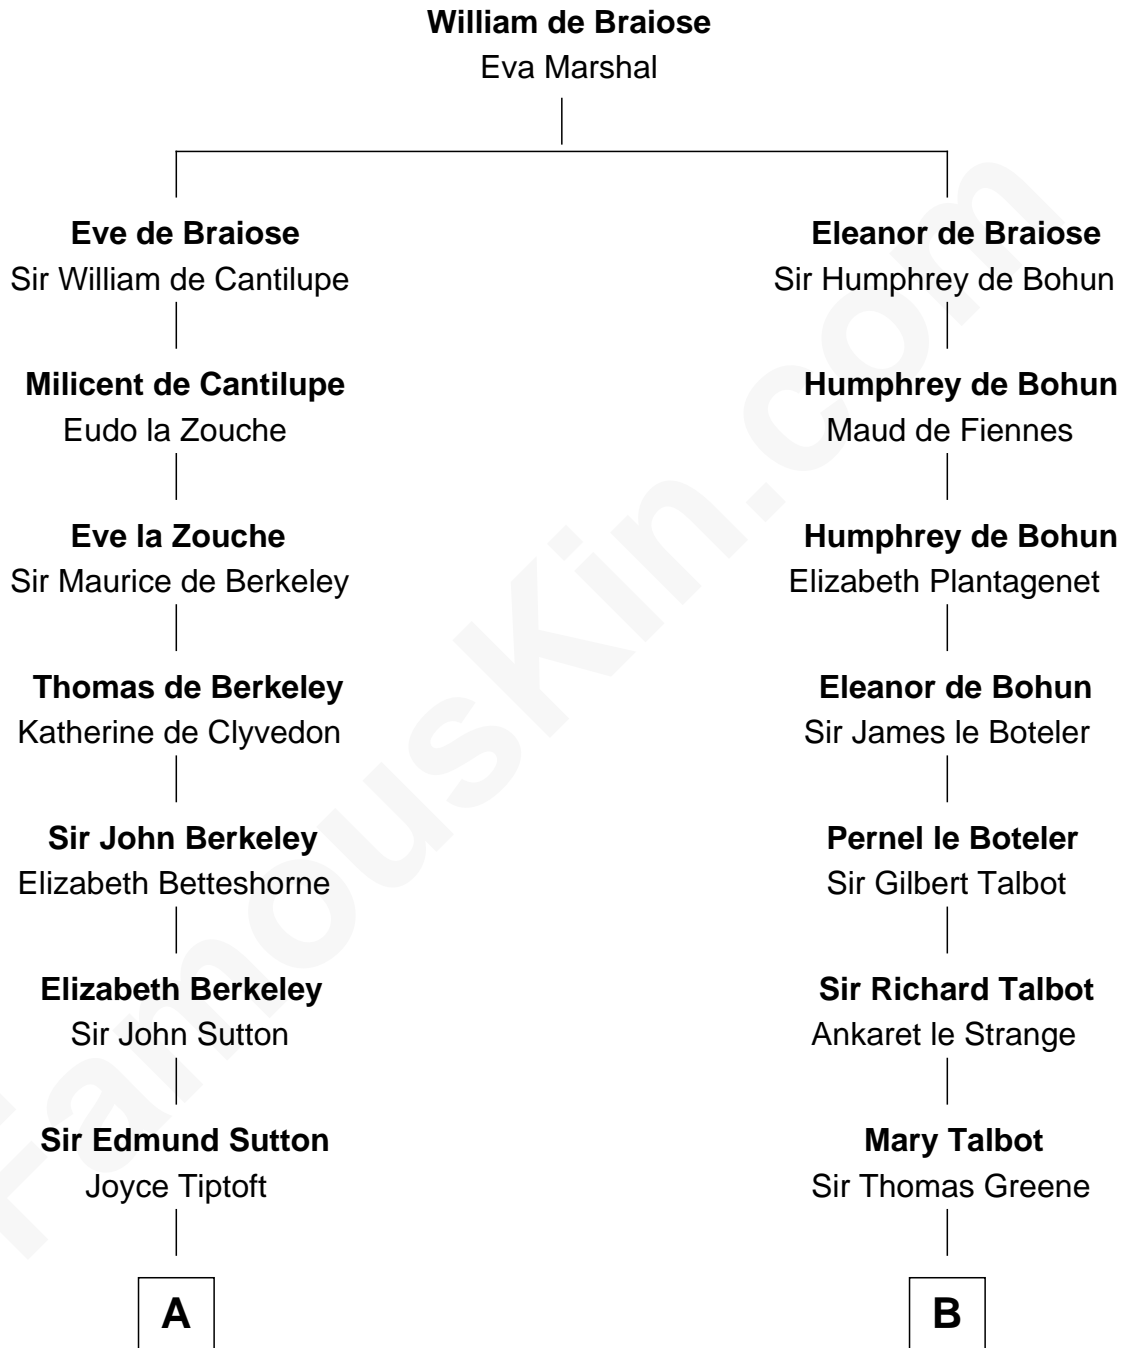

FamousKin.com
Relationship Chart of
General George S. Patton
U.S. Army - World War II

18th cousin 3 times removed of

Charles Carroll
Signer of the Declaration of Independence

C

William Thorton
Eleanor Thompson

Susanna Thompson Thorton
Andrew Glassell

Susan Thornton Glassell
George Smith Patton

George Smith Patton
Ruth Wilson

General George S. Patton
U.S. Army - World War II

D

Elizabeth Brooke
Charles Carroll

Charles Carroll
Signer of Declaration of Independence