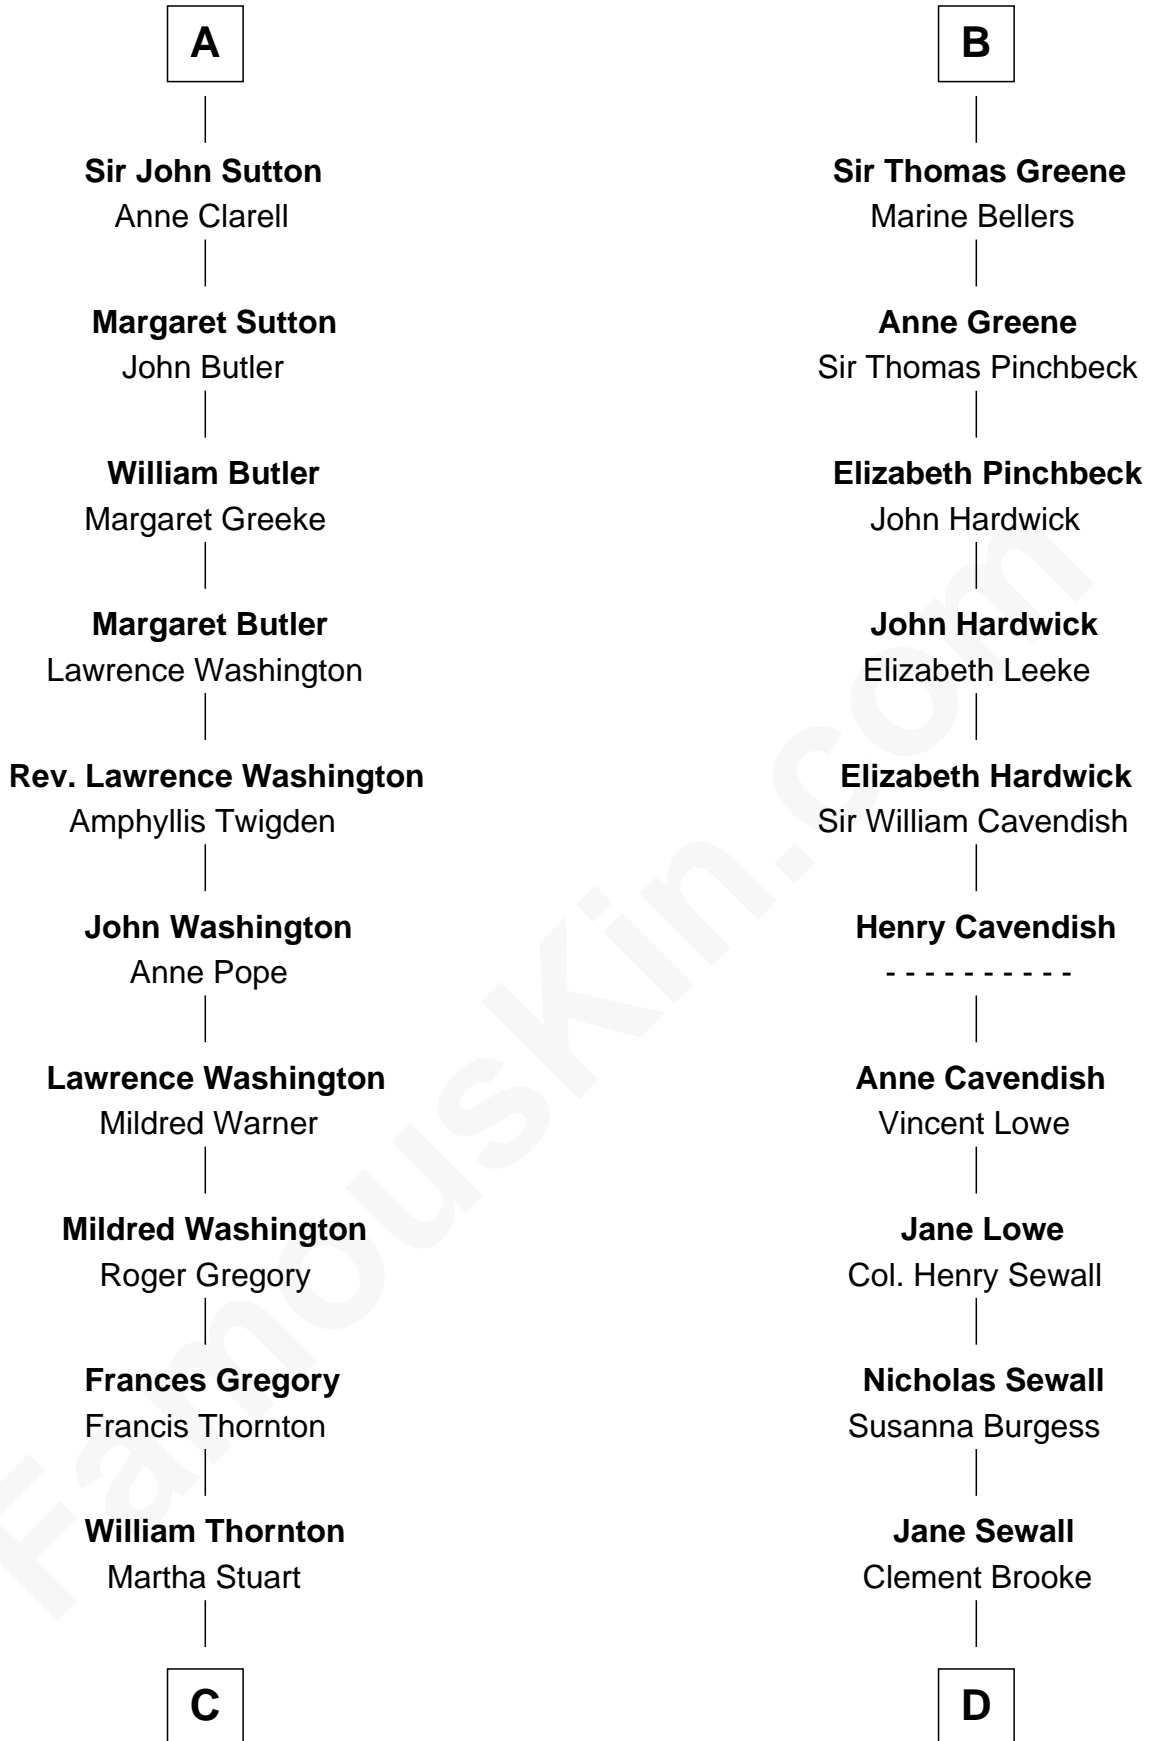

FamousKin.com
Relationship Chart of
General George S. Patton
U.S. Army - World War II

18th cousin 3 times removed of

Charles Carroll
Signer of the Declaration of Independence

C

William Thorton
Eleanor Thompson

Susanna Thompson Thorton
Andrew Glassell

Susan Thornton Glassell
George Smith Patton

George Smith Patton
Ruth Wilson

General George S. Patton
U.S. Army - World War II

D

Elizabeth Brooke
Charles Carroll

Charles Carroll
Signer of Declaration of Independence