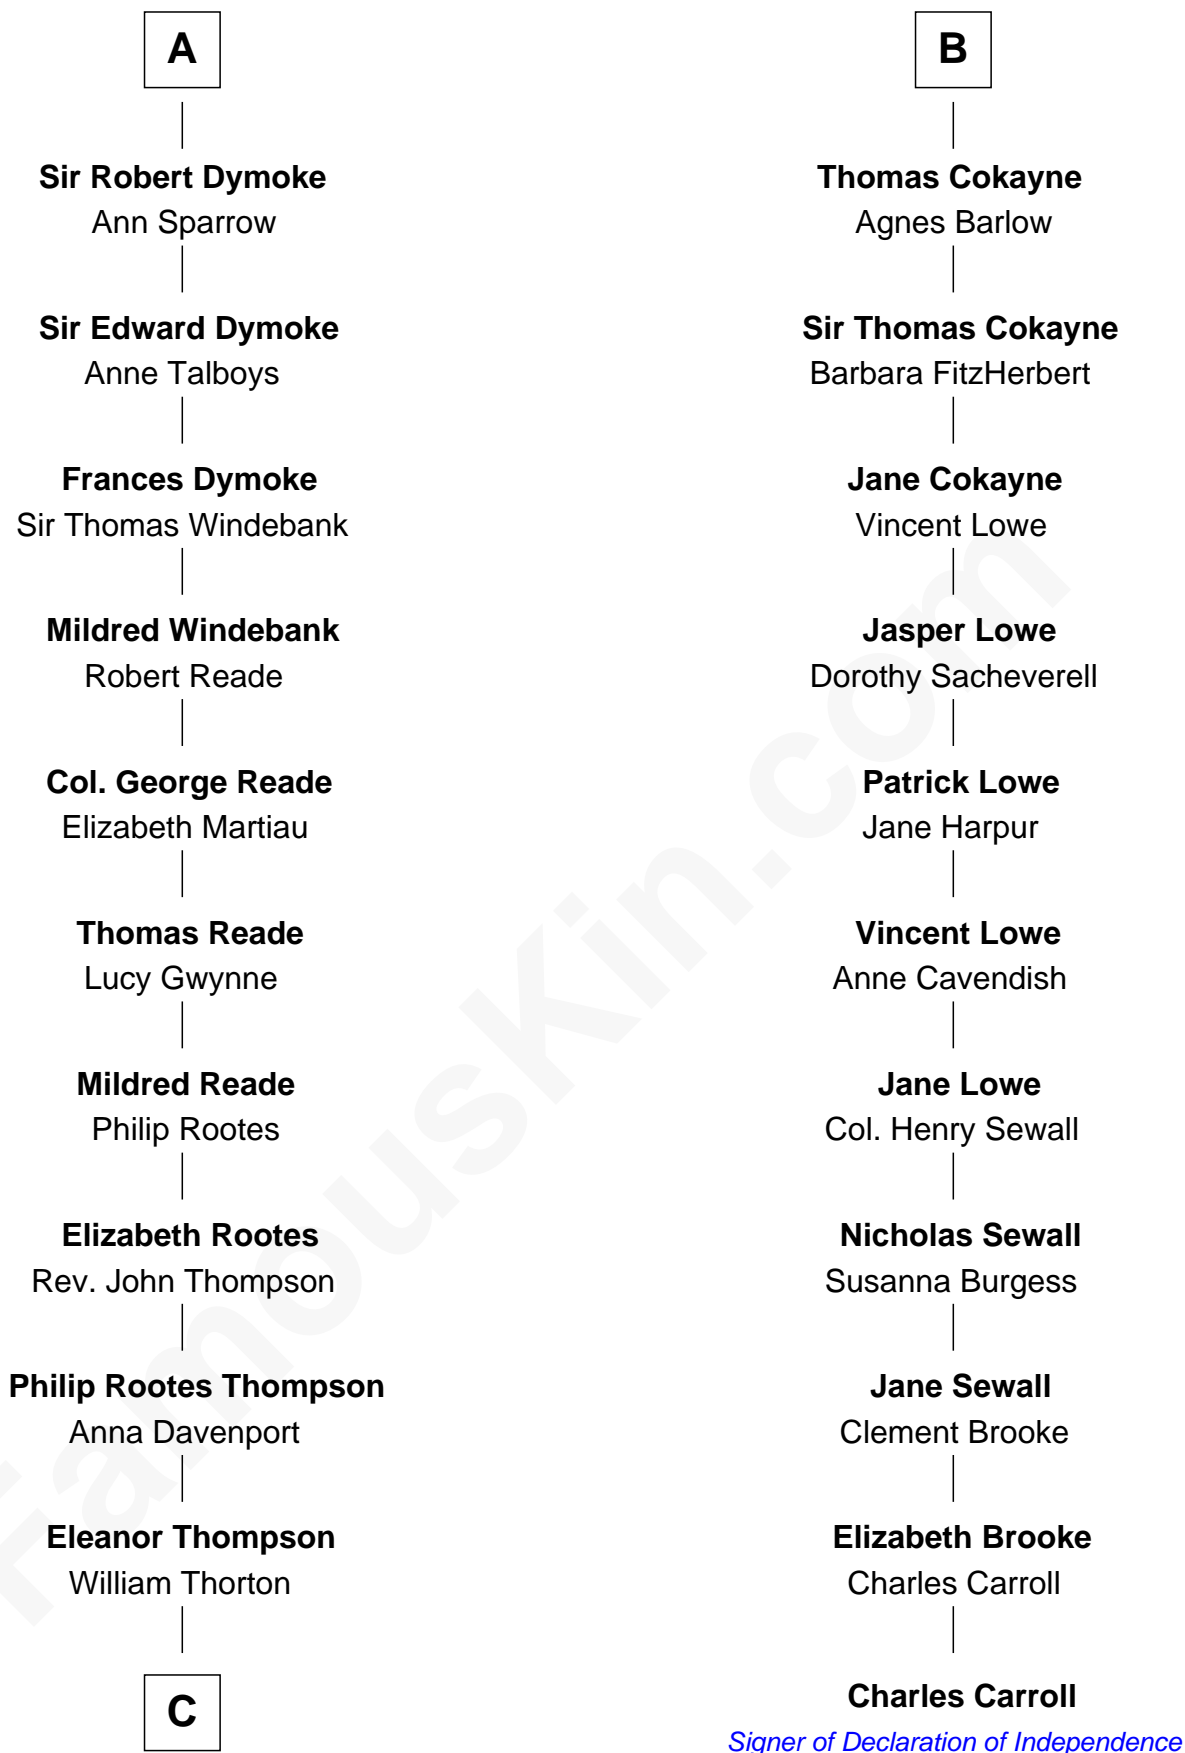

FamousKin.com
Relationship Chart of
General George S. Patton
U.S. Army - World War II

17th cousin 3 times removed of

Charles Carroll
Signer of the Declaration of Independence

C

—
Susanna Thompson Thorton

Andrew Glassell

—
Susan Thornton Glassell

George Smith Patton

—
George Smith Patton

Ruth Wilson

—
General George S. Patton

U.S. Army - World War II

FamousKin.com