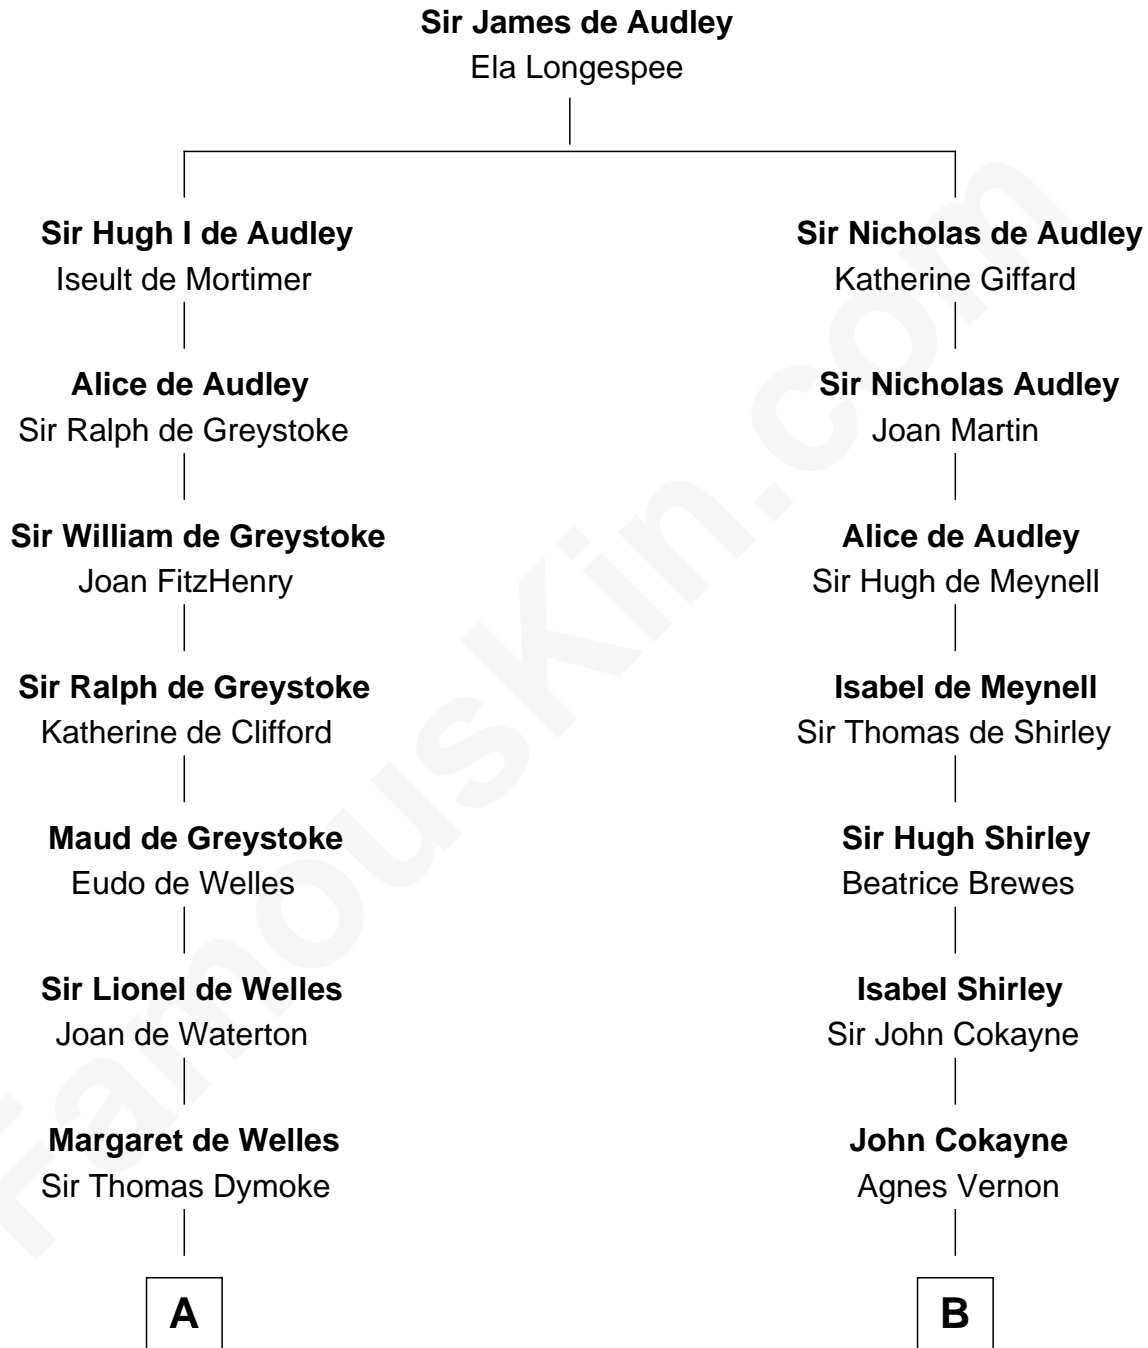

FamousKin.com
Relationship Chart of
General George S. Patton
U.S. Army - World War II

17th cousin 3 times removed of

Charles Carroll
Signer of the Declaration of Independence

C

—
Susanna Thompson Thorton

Andrew Glassell

—
Susan Thornton Glassell

George Smith Patton

—
George Smith Patton

Ruth Wilson

—
General George S. Patton

U.S. Army - World War II

FamousKin.com