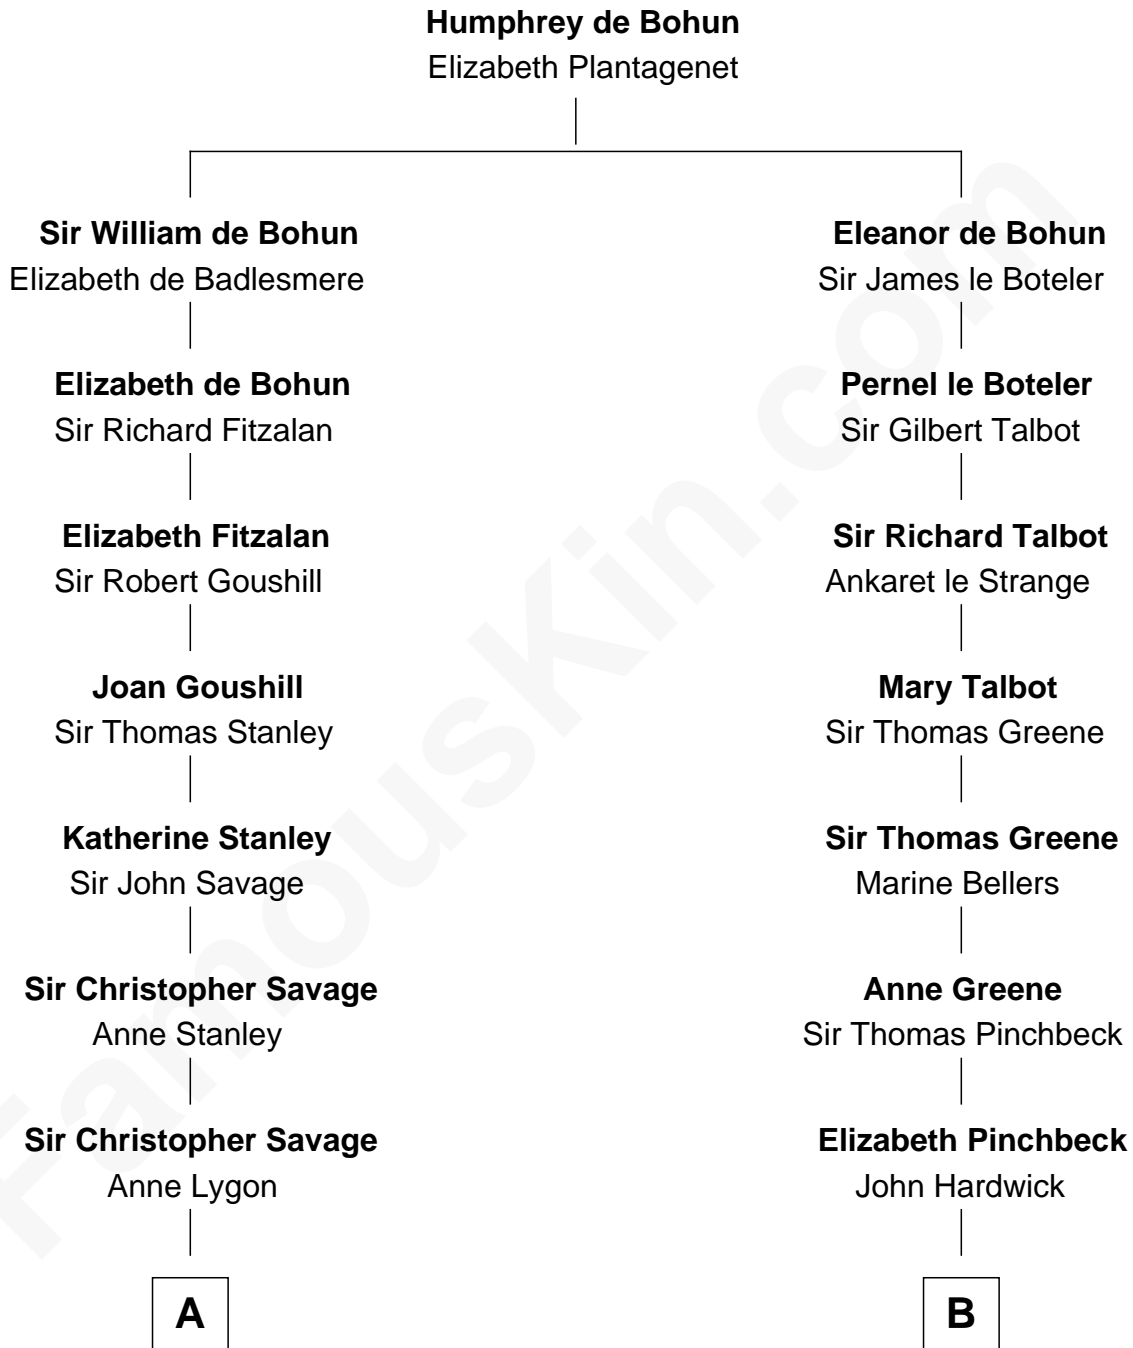

FamousKin.com
Relationship Chart of
General George S. Patton
U.S. Army - World War II

15th cousin 4 times removed of

Charles Carroll
Signer of the Declaration of Independence

C

|
Susan Thornton Glassell

George Smith Patton

|
George Smith Patton

Ruth Wilson

|
General George S. Patton

U.S. Army - World War II

FamousKin.com