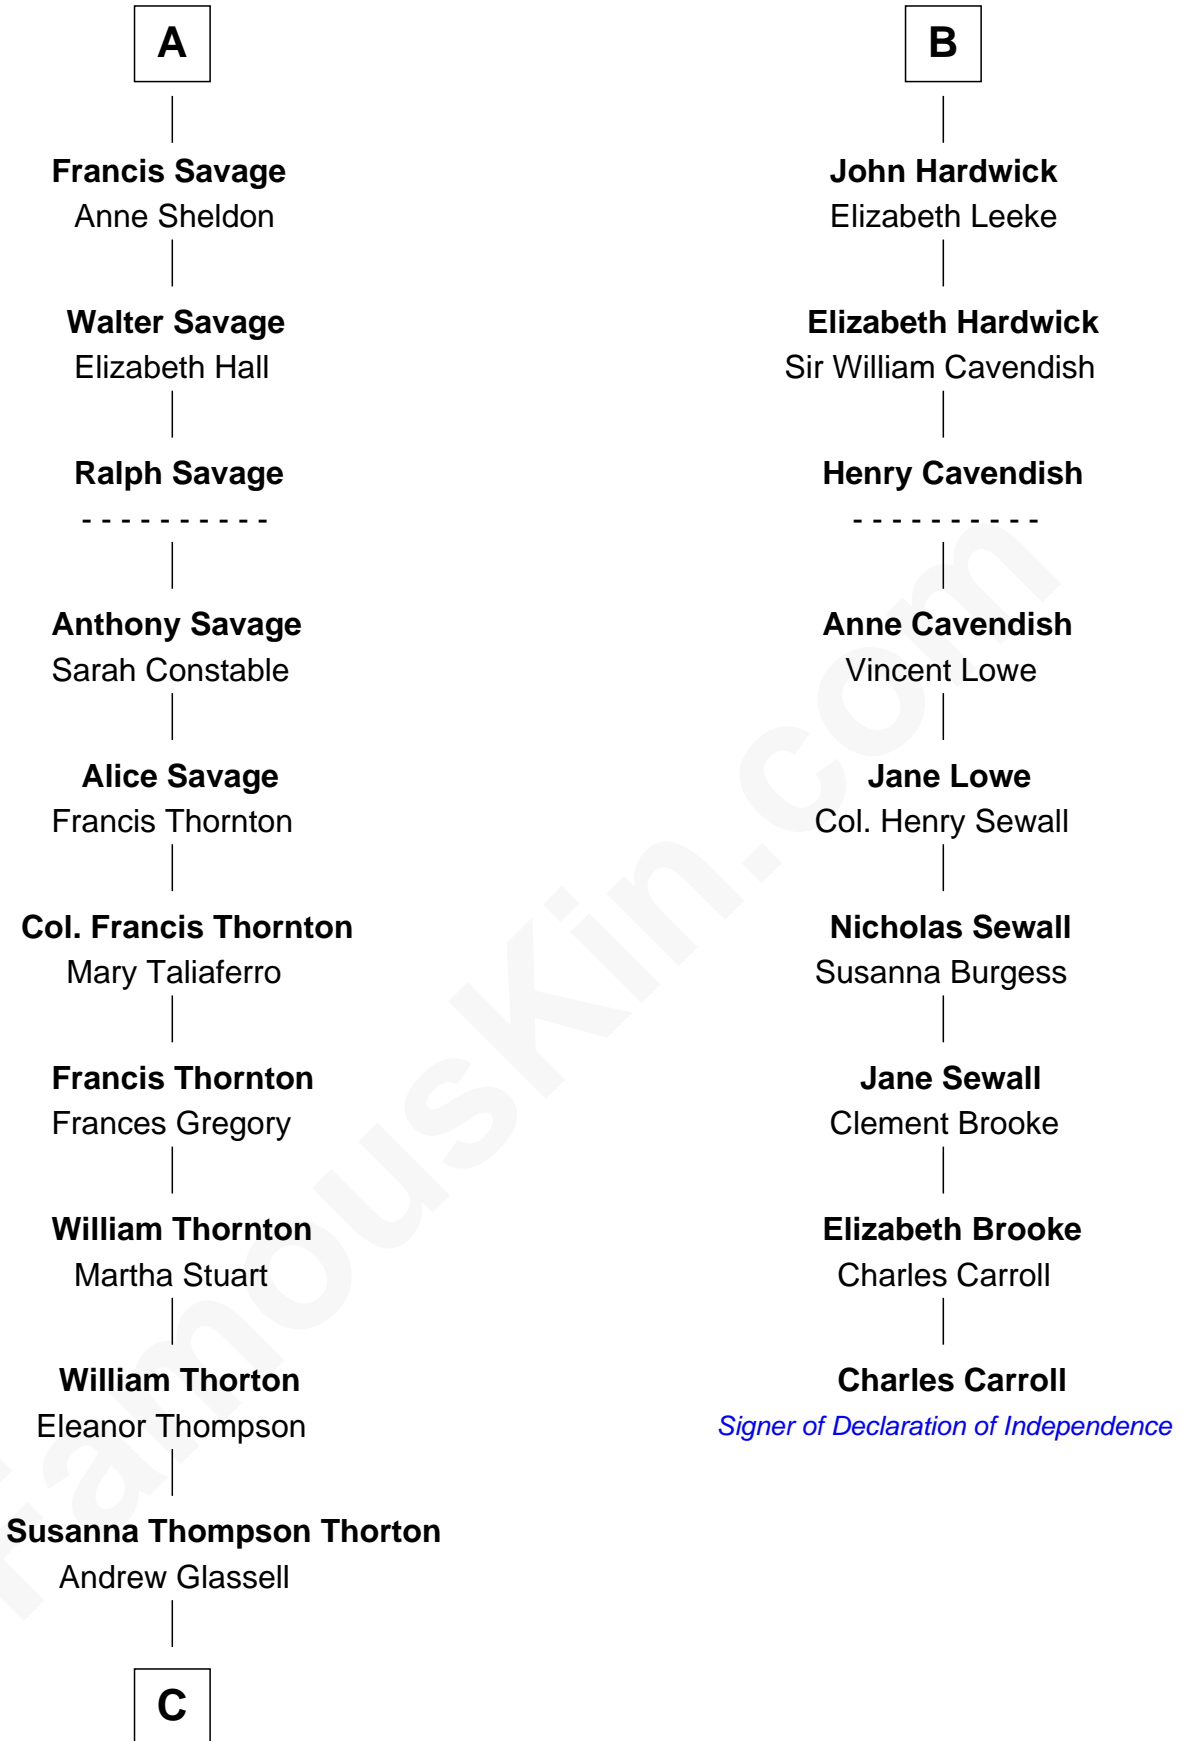

FamousKin.com
Relationship Chart of
General George S. Patton
U.S. Army - World War II

15th cousin 4 times removed of

Charles Carroll
Signer of the Declaration of Independence

C

|
Susan Thornton Glassell

George Smith Patton