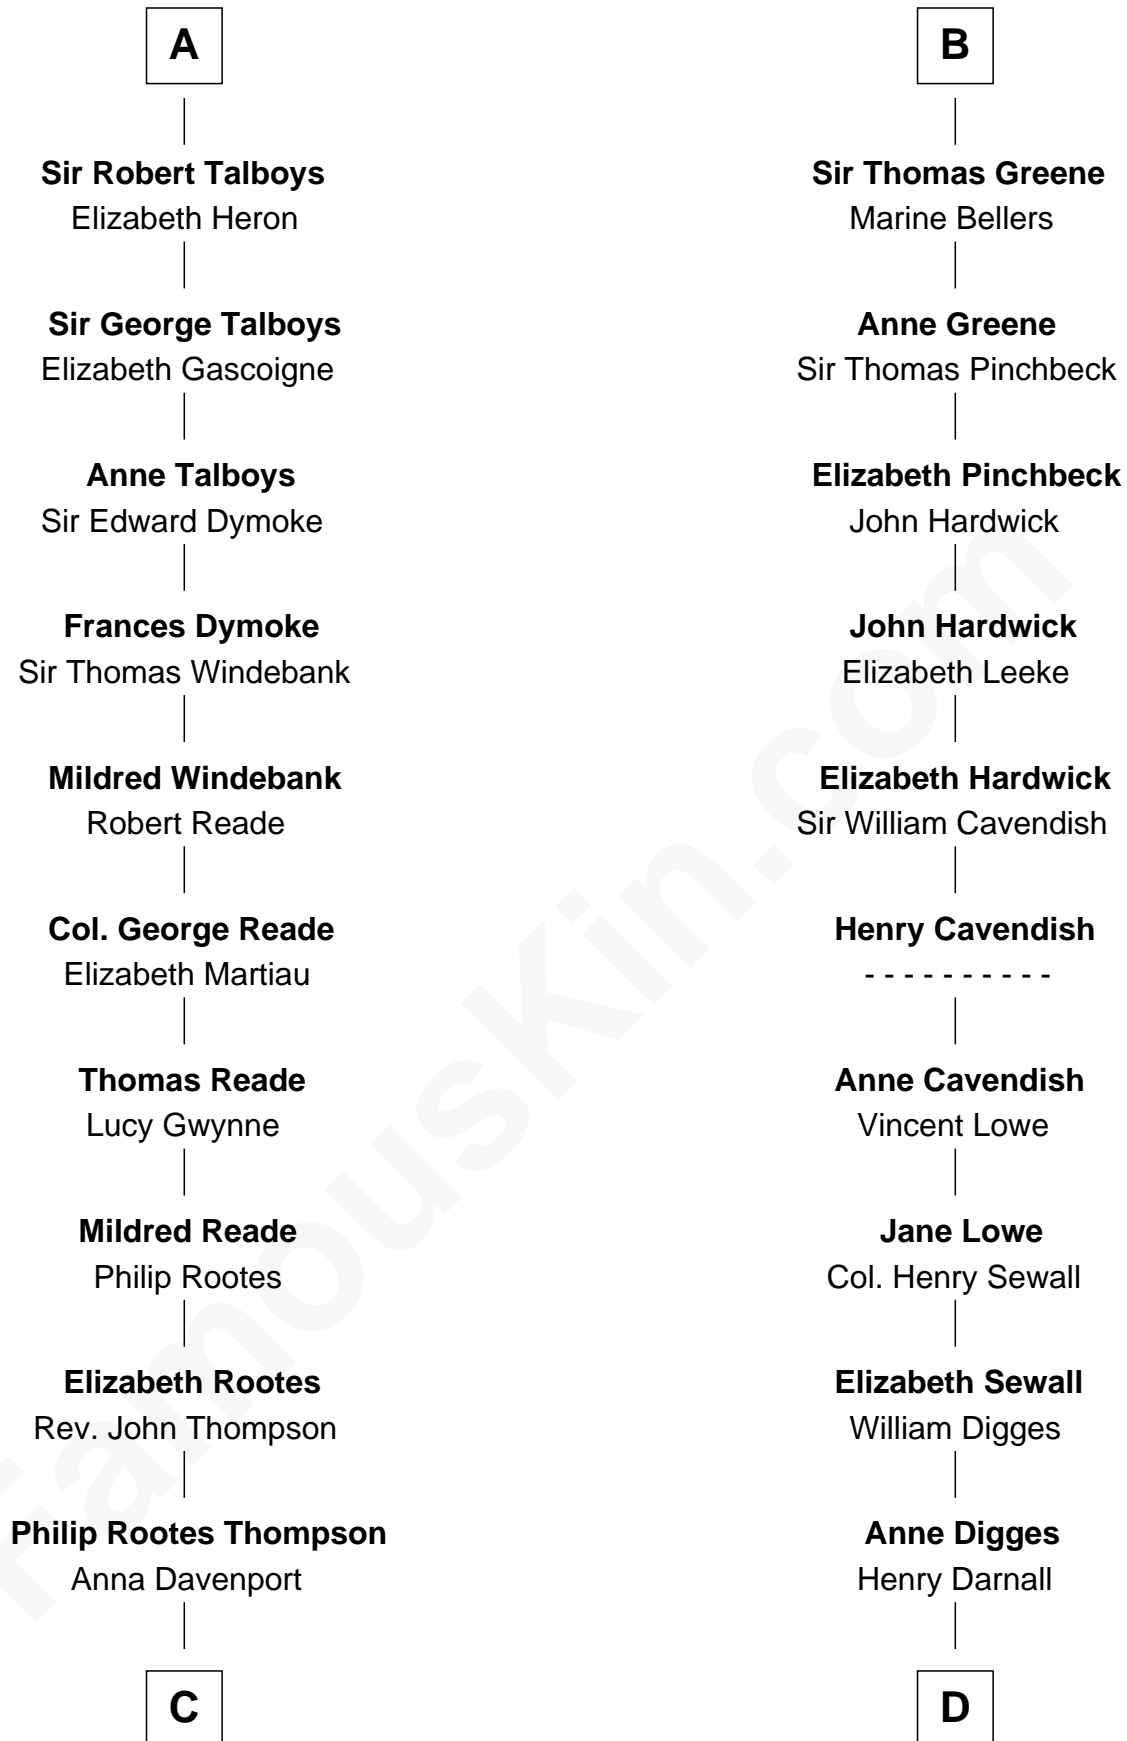

FamousKin.com
Relationship Chart of
General George S. Patton
U.S. Army - World War II

18th cousin 3 times removed of
Daniel Carroll
Signer of the U.S. Constitution

C

Eleanor Thompson

William Thorton

Susanna Thompson Thorton