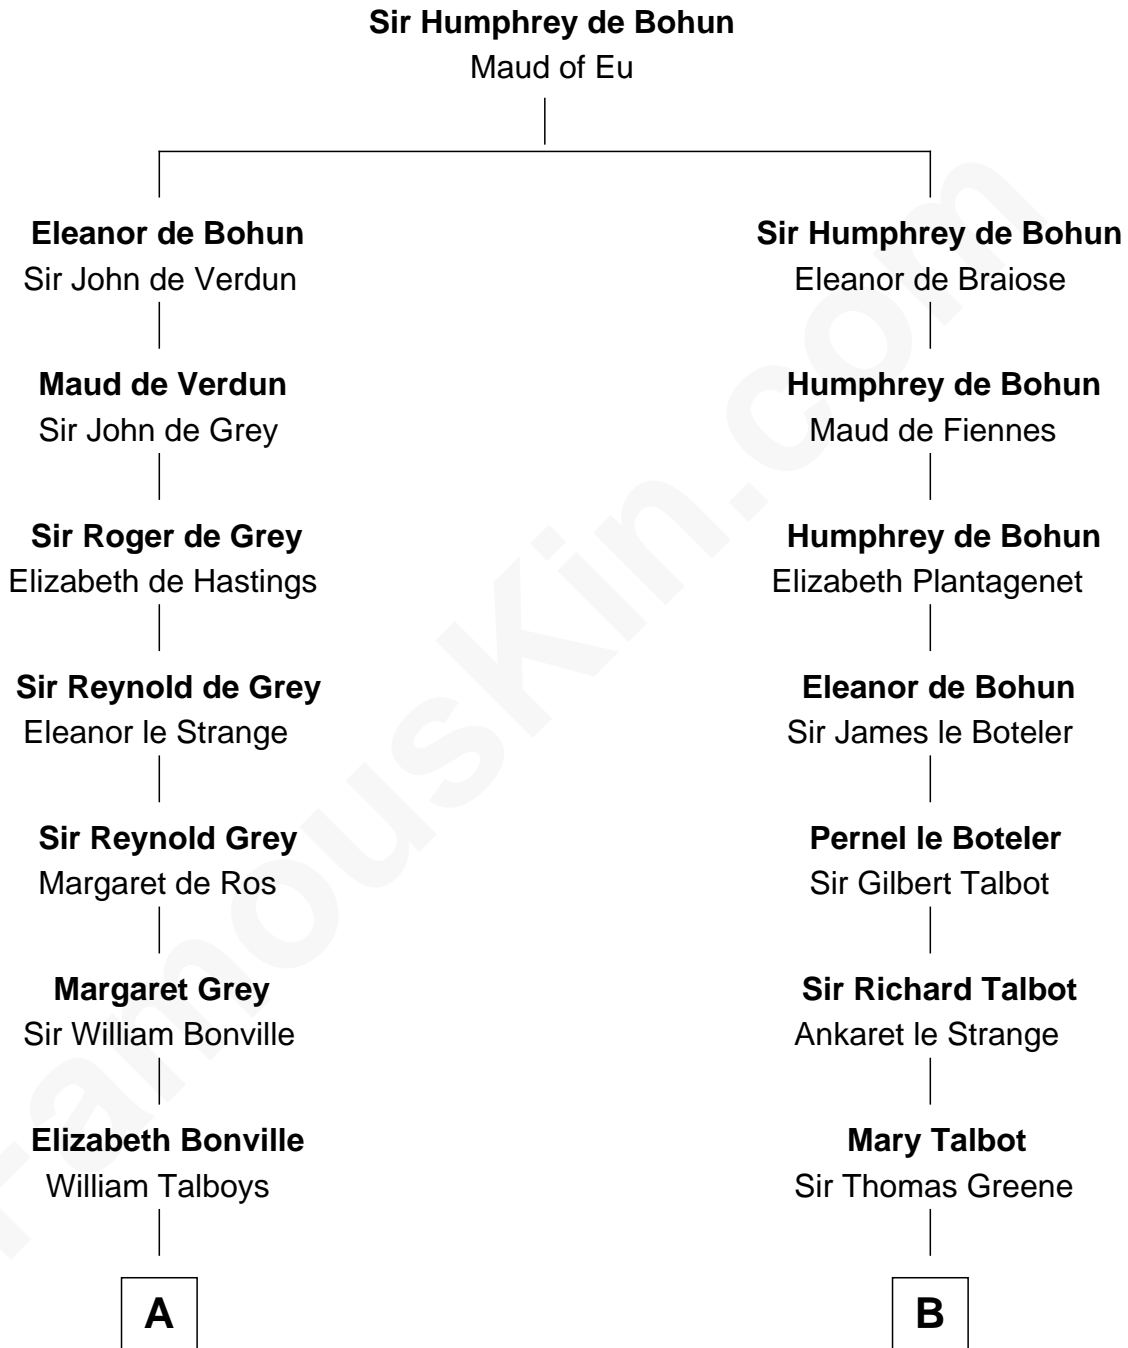

FamousKin.com
Relationship Chart of
General George S. Patton
U.S. Army - World War II

18th cousin 3 times removed of
Daniel Carroll
Signer of the U.S. Constitution

C

Eleanor Thompson

William Thorton

Susanna Thompson Thorton

Andrew Glassell

Susan Thornton Glassell

George Smith Patton

George Smith Patton

Ruth Wilson

General George S. Patton

U.S. Army - World War II

D