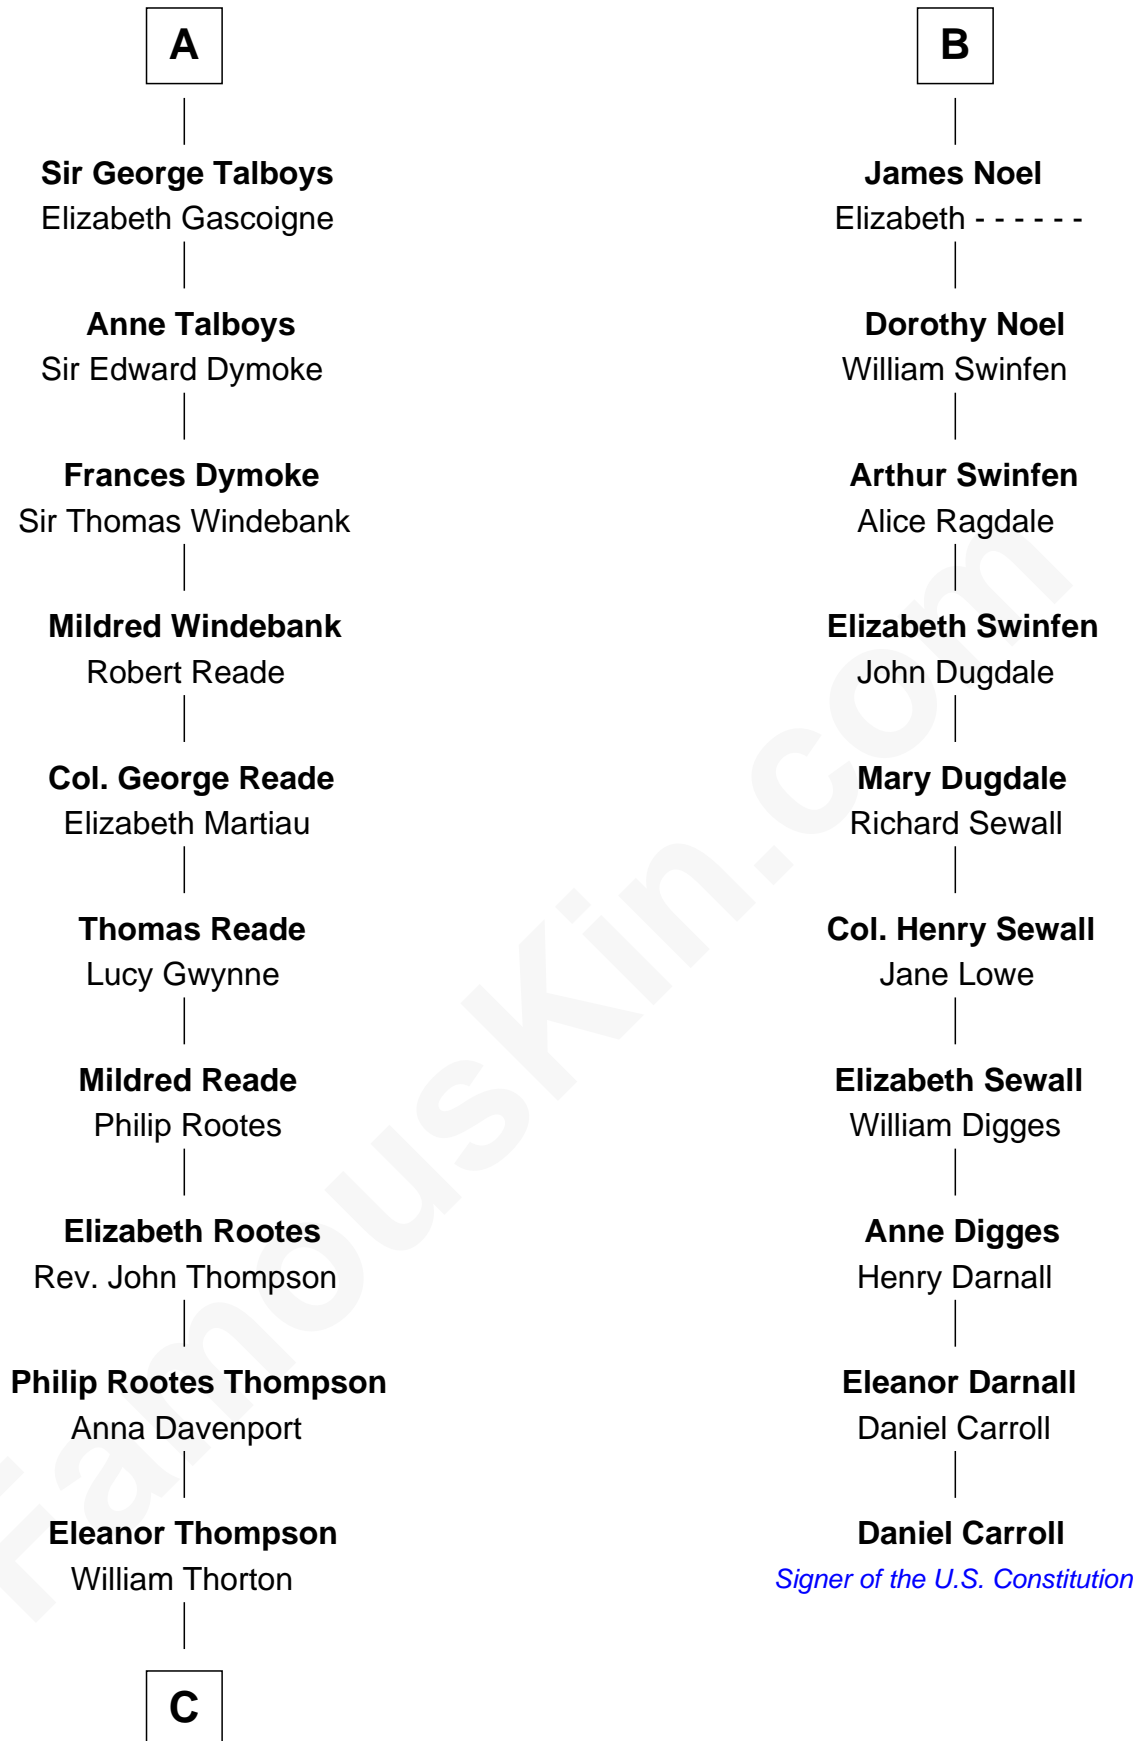

FamousKin.com
Relationship Chart of
General George S. Patton
U.S. Army - World War II

16th cousin 4 times removed of
Daniel Carroll
Signer of the U.S. Constitution

Nicholas de Stafford

C

—
Susanna Thompson Thorton

Andrew Glassell

—
Susan Thornton Glassell

George Smith Patton

—
George Smith Patton

Ruth Wilson

—
General George S. Patton

U.S. Army - World War II

FamousKin.com