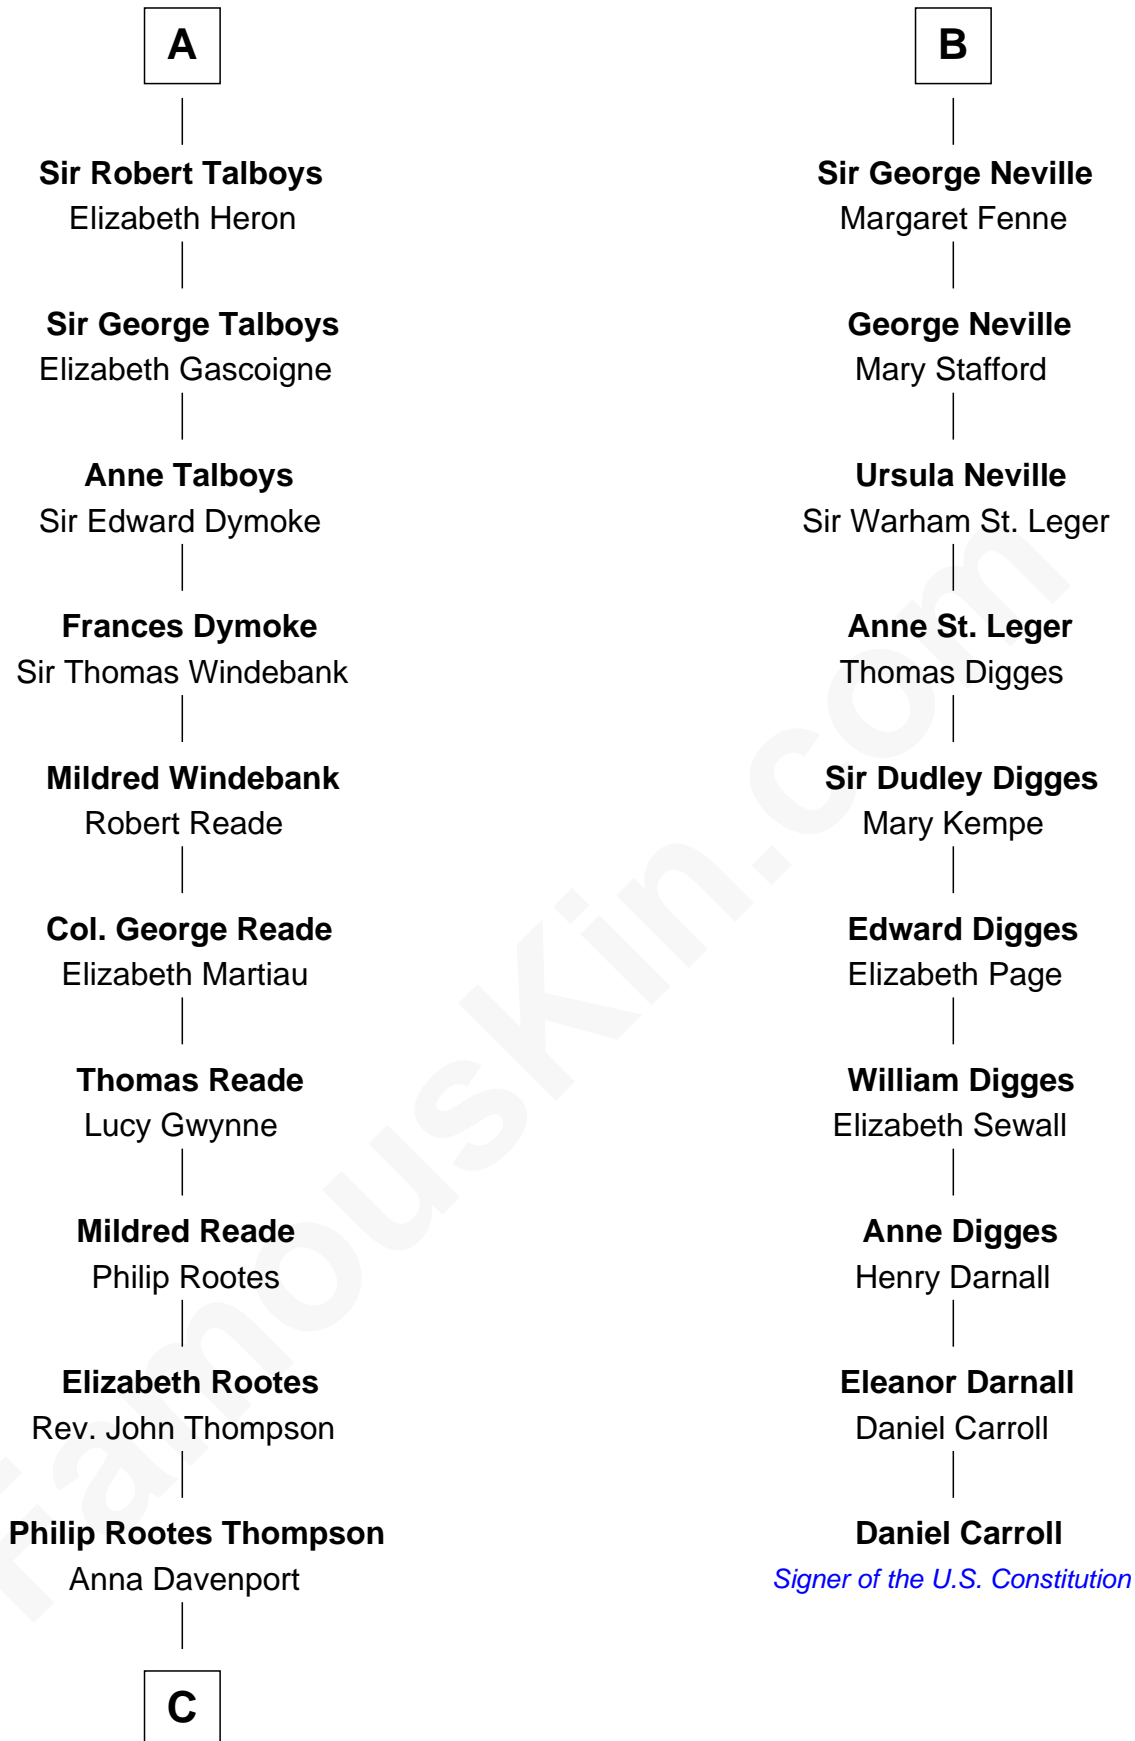

**FamousKin.com**  
**Relationship Chart of**  
**General George S. Patton**  
*U.S. Army - World War II*

**16th cousin 5 times removed of**  
**Daniel Carroll**  
*Signer of the U.S. Constitution*

**C**

—  
**Eleanor Thompson**

William Thorton

—  
**Susanna Thompson Thorton**

Andrew Glassell

—  
**Susan Thornton Glassell**

George Smith Patton

—  
**George Smith Patton**

Ruth Wilson