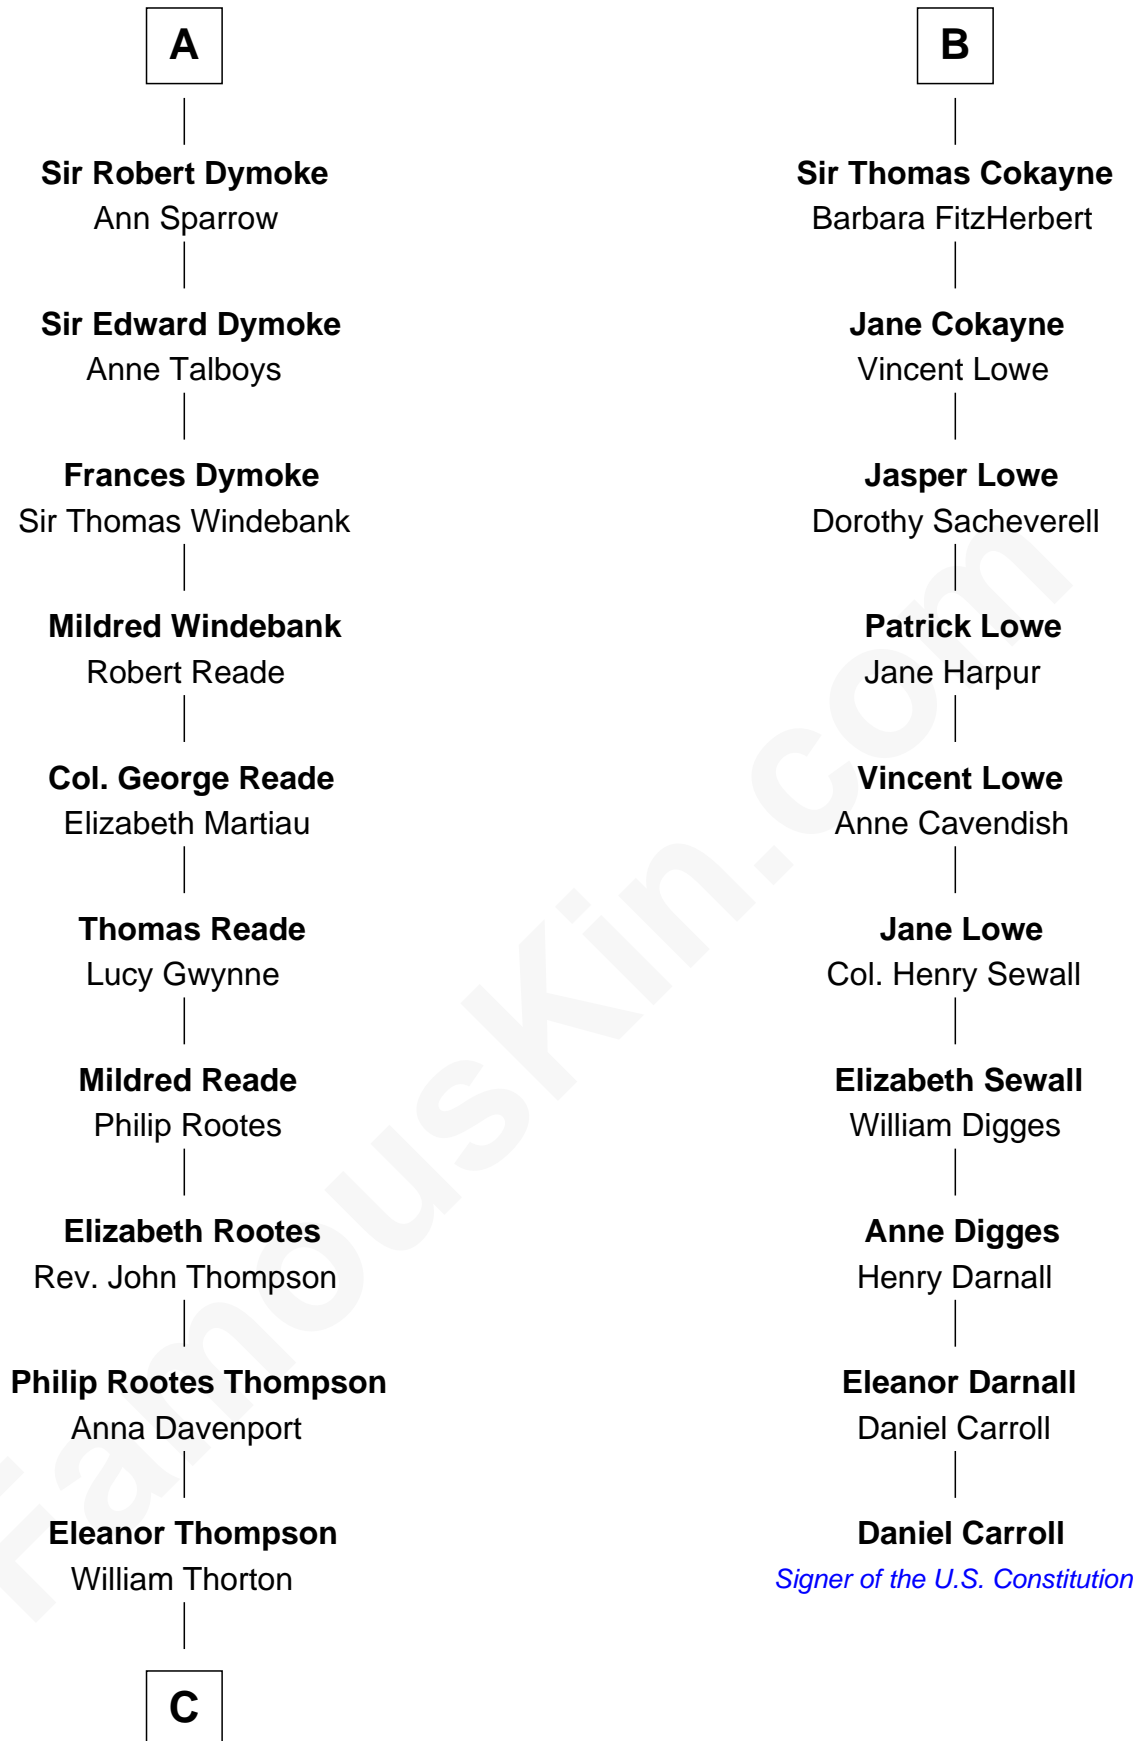

FamousKin.com
Relationship Chart of
General George S. Patton
U.S. Army - World War II

16th cousin 4 times removed of

Daniel Carroll
Signer of the U.S. Constitution

Sir Robert de Ros
 Isabel de Aubeney

C

—
Susanna Thompson Thorton

Andrew Glassell

—
Susan Thornton Glassell

George Smith Patton

—
George Smith Patton

Ruth Wilson

—
General George S. Patton

U.S. Army - World War II

FamousKin.com