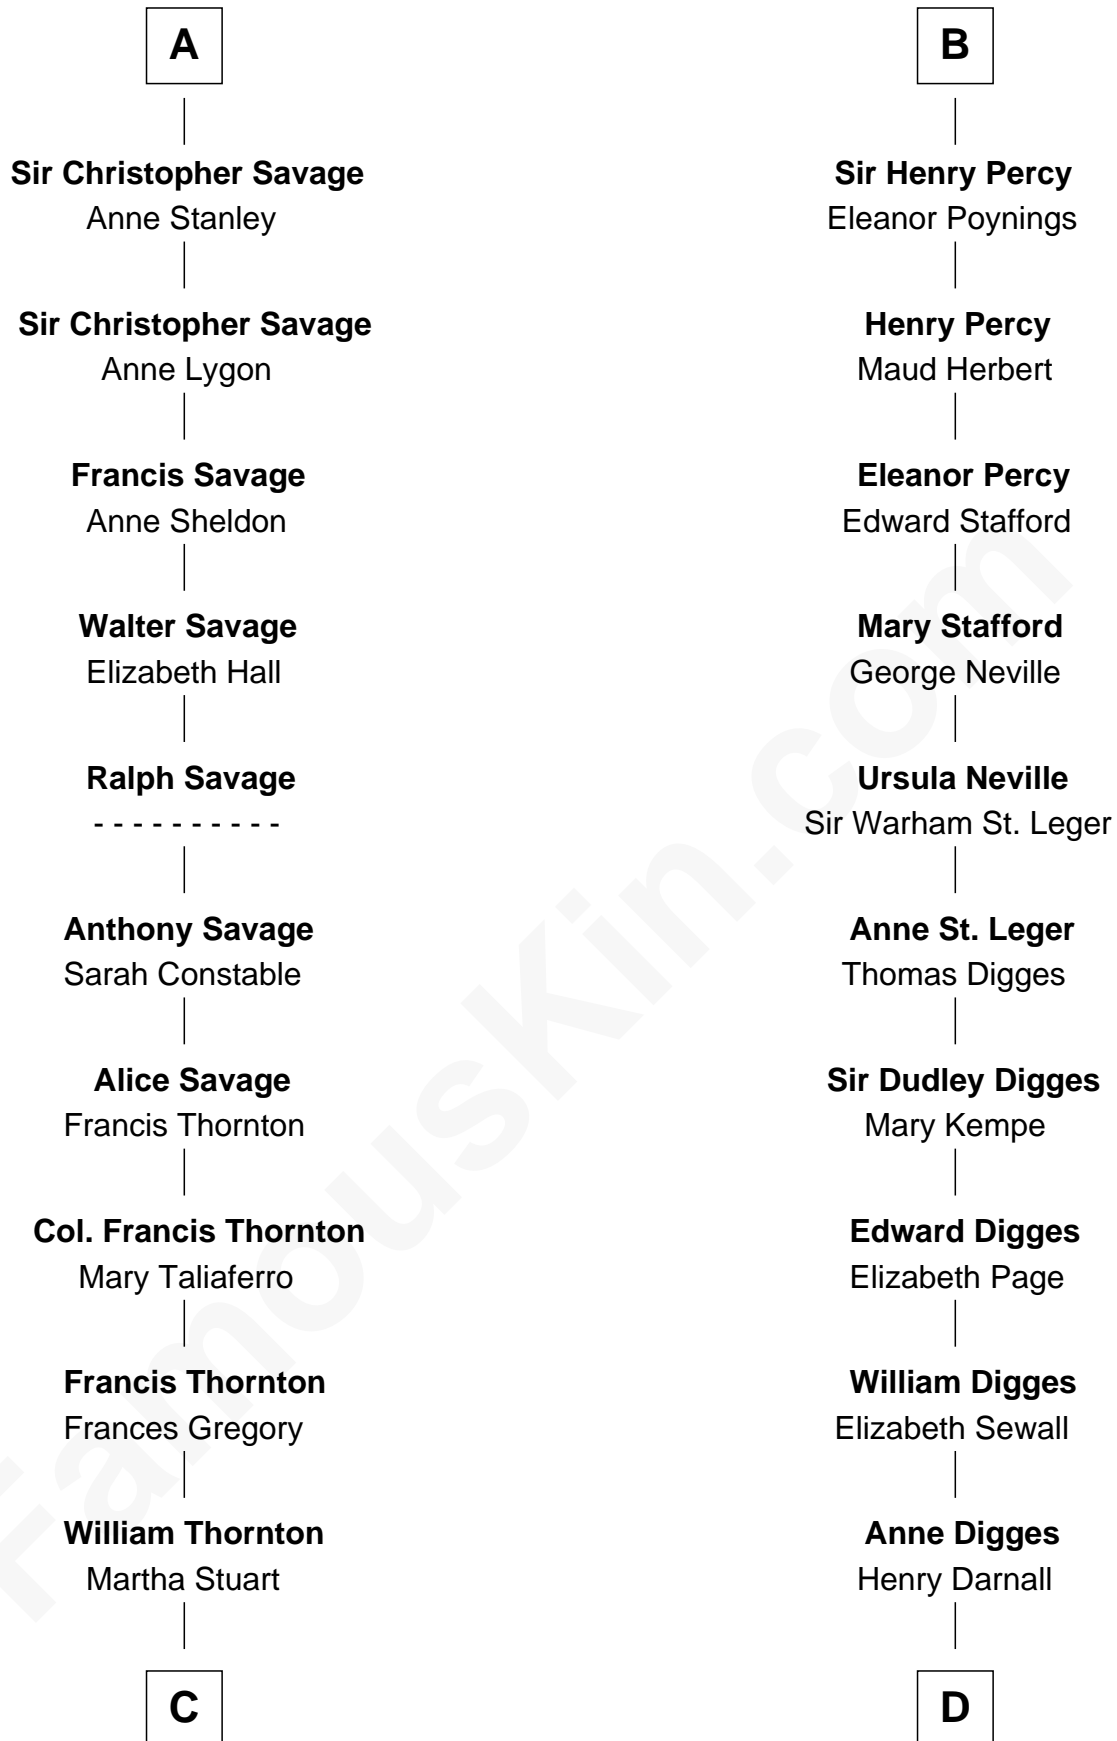

FamousKin.com
Relationship Chart of
General George S. Patton
U.S. Army - World War II

18th cousin 3 times removed of
Daniel Carroll
Signer of the U.S. Constitution

C

William Thorton
Eleanor Thompson

Susanna Thompson Thorton
Andrew Glassell

Susan Thornton Glassell
George Smith Patton

George Smith Patton
Ruth Wilson

General George S. Patton
U.S. Army - World War II

D

Eleanor Darnall
Daniel Carroll

Daniel Carroll
Signer of the U.S. Constitution