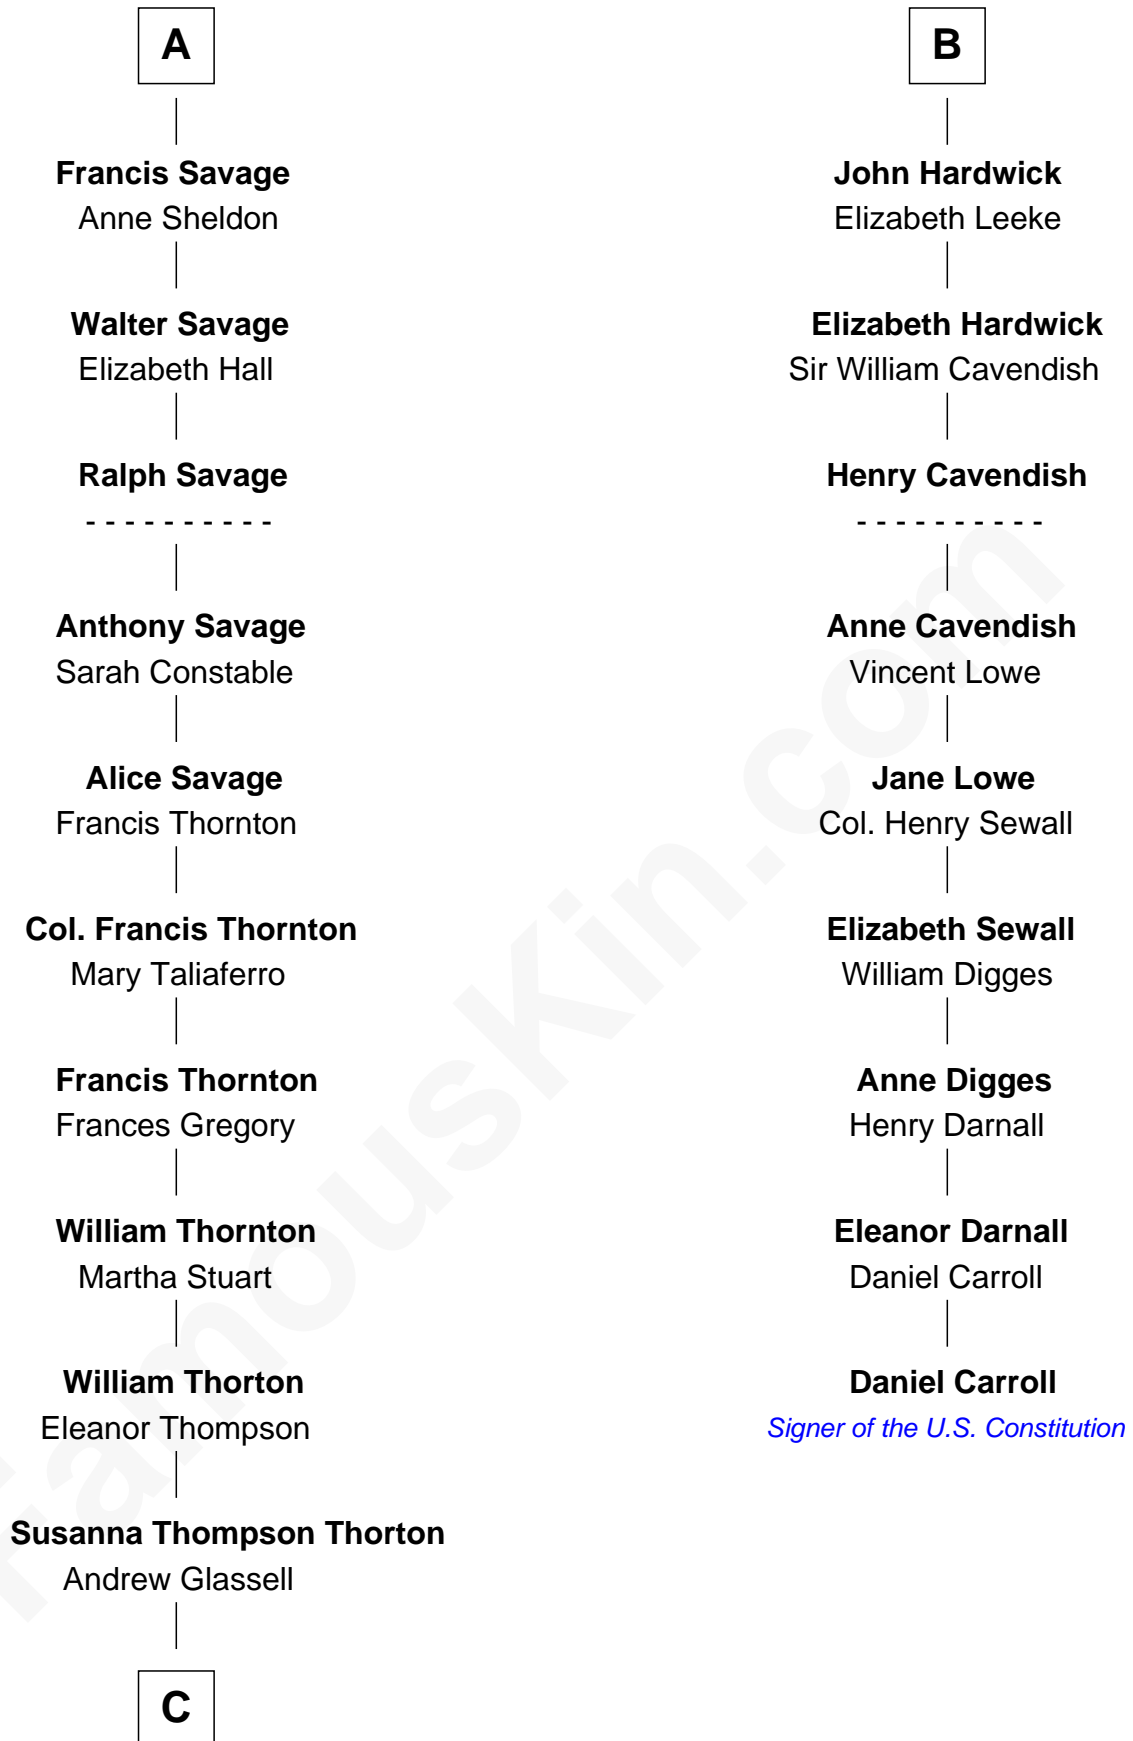

**FamousKin.com**  
**Relationship Chart of**  
**General George S. Patton**  
*U.S. Army - World War II*

15th cousin 4 times removed of

**Daniel Carroll**  
*Signer of the U.S. Constitution*

**C**

—  
**Susan Thornton Glassell**

George Smith Patton

—  
**George Smith Patton**

Ruth Wilson

—  
**General George S. Patton**

*U.S. Army - World War II*

FamousKin.com