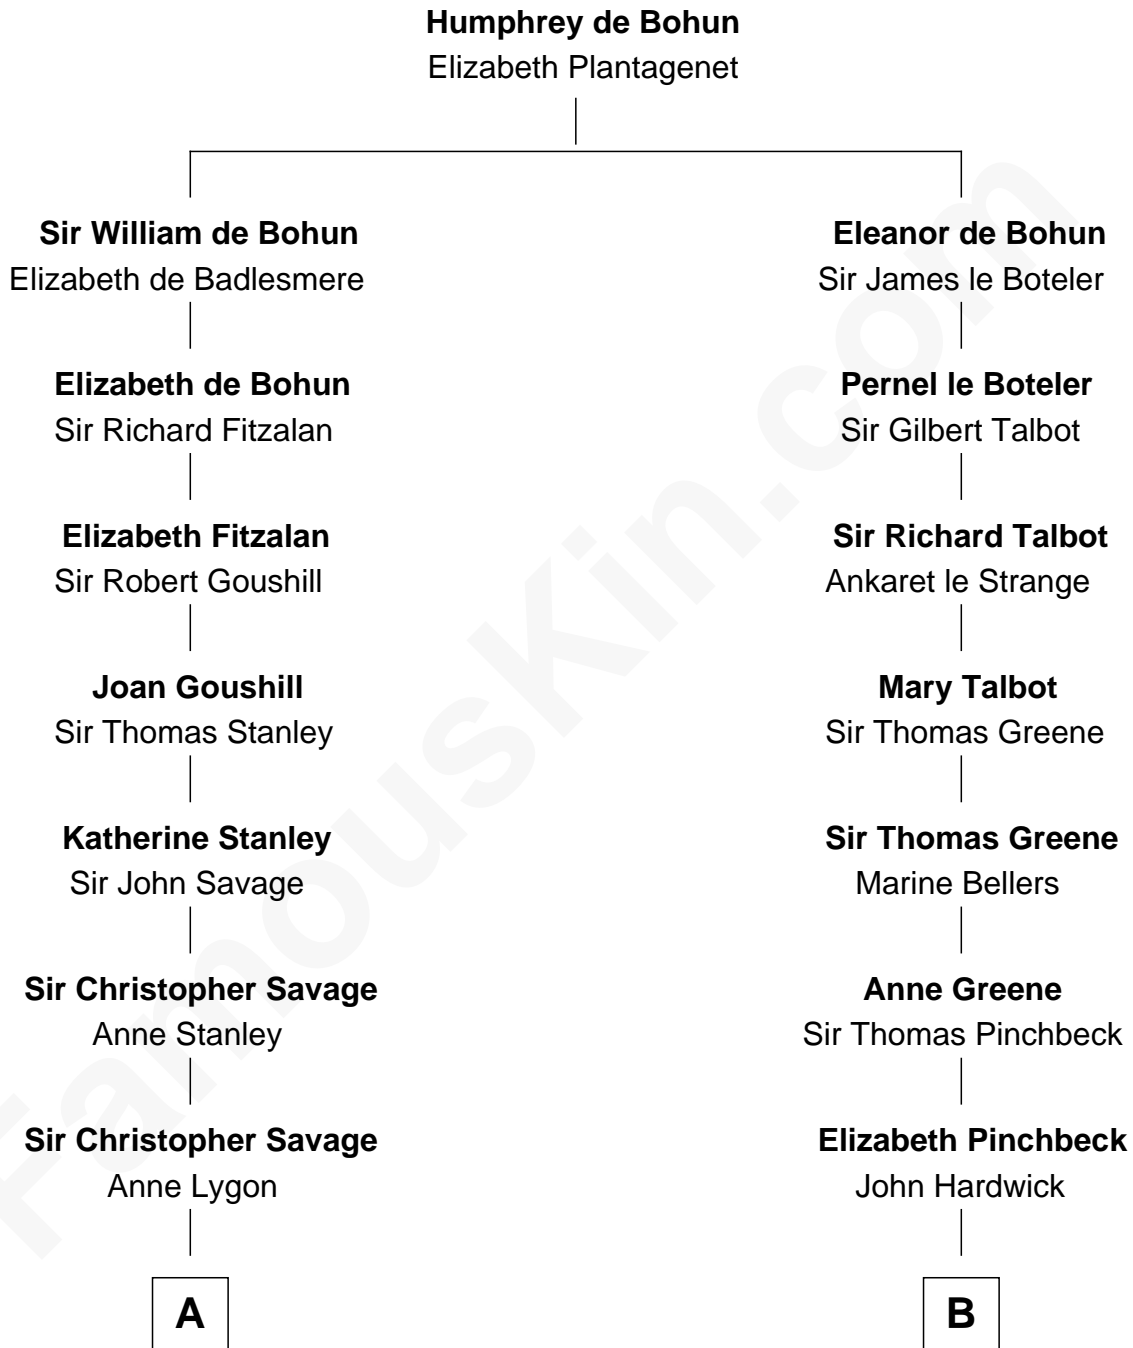

**FamousKin.com**  
**Relationship Chart of**  
**General George S. Patton**  
*U.S. Army - World War II*

15th cousin 4 times removed of

**Daniel Carroll**  
*Signer of the U.S. Constitution*

**C**

—  
**Susan Thornton Glassell**

George Smith Patton

—  
**George Smith Patton**

Ruth Wilson

—  
**General George S. Patton**

*U.S. Army - World War II*

FamousKin.com